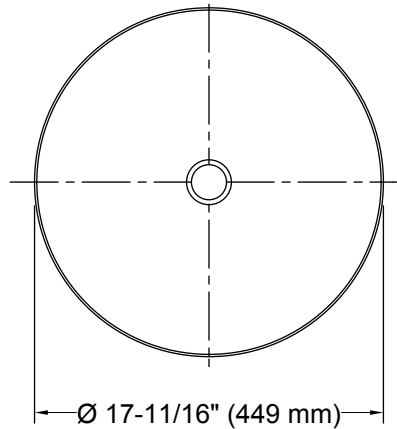

Recommended ADA Installation

Technical Information

All product dimensions are nominal.

- Bowl configuration: Single
- Installation: Drop-in
- Bowl area (Only): Diameter: 17-11/16" (449 mm)
 Bowl depth: 4" (102 mm)
 Water depth: 4" (102 mm)
- Template: 1242827, required, included