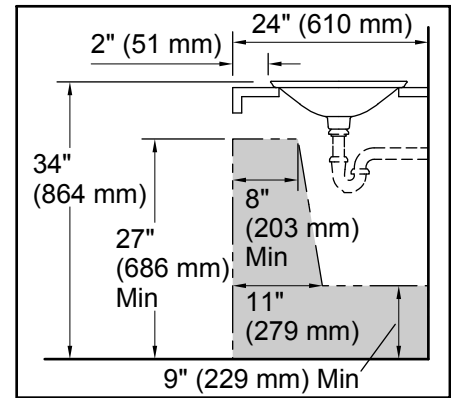

Recommended ADA Installation

Technical Information

All product dimensions are nominal.

- Bowl configuration: Single
- Installation: Drop-in
- Bowl area (Only): Diameter: 17-11/16" (449 mm)
 Bowl depth: 4" (102 mm)
 Water depth: 4" (102 mm)
- Template: 1242827, required, included