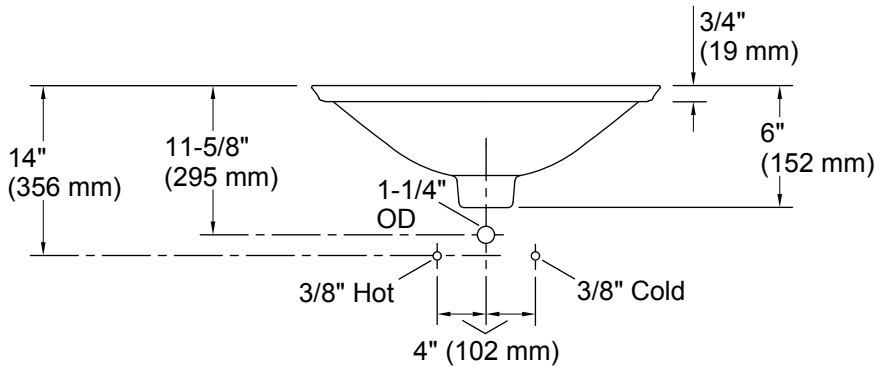

Recommended ADA Installation

Technical Information

All product dimensions are nominal.

- Bowl configuration: Single
- Installation: Drop-in
- Bowl area (Only): Diameter: 17-11/16" (449 mm)
 Bowl depth: 4" (102 mm)
 Water depth: 4" (102 mm)
- Template: 1242827, required, included