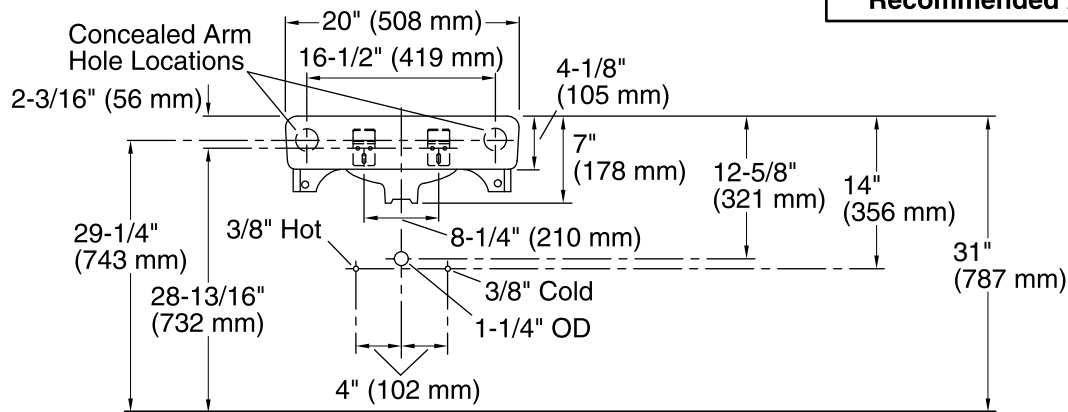

Standard Installation

Technical Information

All product dimensions are nominal.

- Bowl configuration: Single
- Installation: Wall-mount
- Bowl area (Center): Length: 18" (457 mm)
  Width: 13" (330 mm)
  With overflow: Yes
  Water depth: 4-7/8" (124 mm)
- Number of deck holes: 3
- Faucet hole(s): 1-3/8" (35 mm)
- Soap/Lotion hole: 1-1/4" (32 mm)
- Drain hole: 1-3/4" (44 mm)

Notes

Install this product according to the installation instructions.

ADA, OBC, CSA B651 compliant when installed to the specific requirements of these regulations.