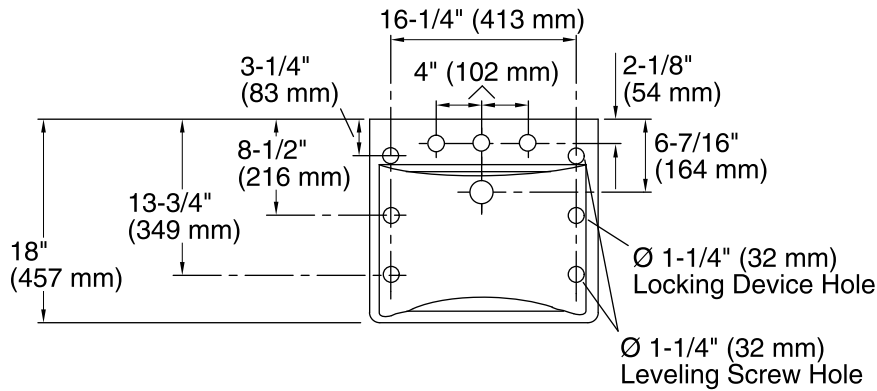

Standard Installation

Technical Information

All product dimensions are nominal.

- Bowl configuration: Single
- Installation: Wall-mount
- Bowl area (Center): Length: 18" (457 mm)
  Width: 13" (330 mm)
  With overflow: Yes
  Water depth: 4-7/8" (124 mm)
- Number of deck holes: 3
- Faucet hole(s): 1-3/8" (35 mm)
- Soap/Lotion hole: 1-1/4" (32 mm)
- Drain hole: 1-3/4" (44 mm)

Notes

Install this product according to the installation instructions.

ADA, OBC, CSA B651 compliant when installed to the specific requirements of these regulations.