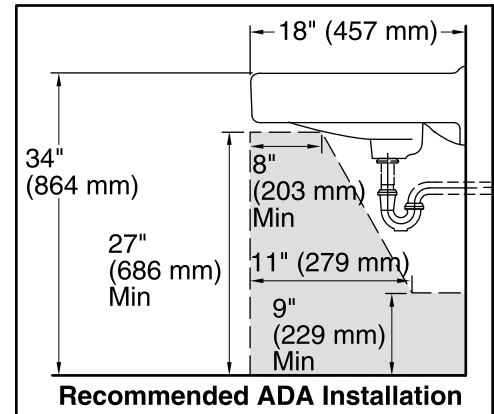

Standard Installation

Technical Information

All product dimensions are nominal.

- Bowl configuration: Single
- Installation: Wall-mount
- Bowl area (Center): Length: 18" (457 mm)
  Width: 13" (330 mm)
  With overflow: Yes
  Water depth: 4-7/8" (124 mm)
- Number of deck holes: 3
- Faucet hole(s): 1-3/8" (35 mm)
- Soap/Lotion hole: 1-1/4" (32 mm)
- Drain hole: 1-3/4" (44 mm)

Notes

Install this product according to the installation instructions.

ADA, OBC, CSA B651 compliant when installed to the specific requirements of these regulations.