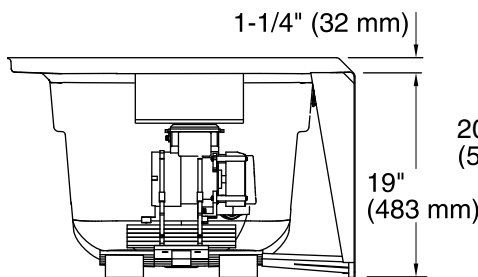

No change in measurements if connected with drain illustrated. (K-7272)

Required Electrical Service

One dedicated circuit required, protected with Class A Ground-Fault Circuit-Interrupter (GFCI) or Residual Current Device (RCD).

Pump, Heated   120 V, 15 A, 60 Hz
Surface:

Technical Information

All product dimensions are nominal.

Installation: 3-Wall Alcove
Drain location: Right
Basin area, bottom: 45-1/8" x 19-11/16" (1146 mm x 500 mm)
Basin area, top: 52-3/4" x 25-5/16" (1340 mm x 643 mm)
Weight: 141 lbs (64 kg)
Minimum floor load: 49 lbs/ft² (239.2 kg/m²)
Water depth: 15" (381 mm)
Water capacity: 58 gal (219.6 L)
Electrical component rating: Pump: 120 V, 7 A, 60 Hz
                                                 Heated Surface: 120 V, 0.5 A, 60 Hz
Minimum flat for door: 2-3/16" (56 mm)

Notes

Measure your actual product for rough-in details. Install this product according to the installation instructions.
The hot water supply should be 70% of the capacity of the bath or greater. Installations will vary.
ADA compliant when installed to the specific requirements of these regulations.