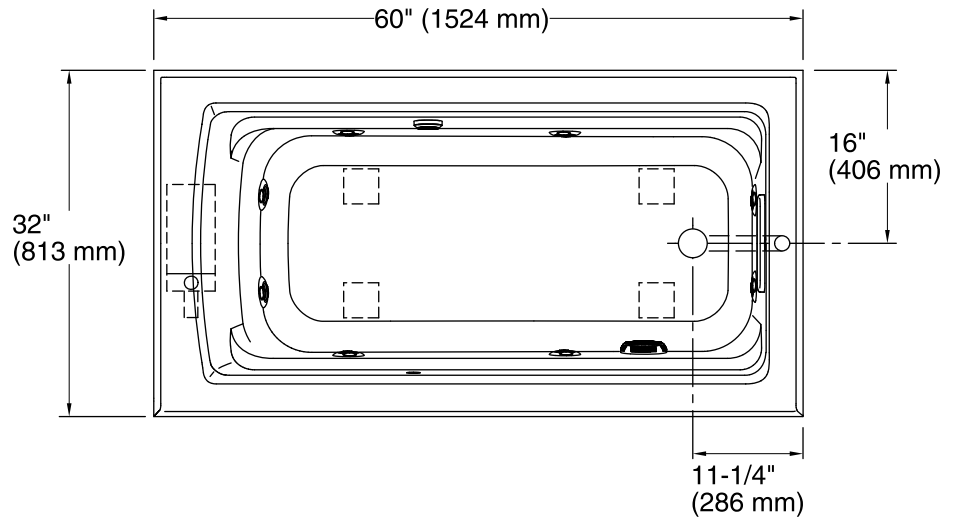

No change in measurements if connected with drain illustrated. (K-7272)

Required Electrical Service

One dedicated circuit required, protected with Class A Ground-Fault Circuit-Interrupter (GFCI) or Residual Current Device (RCD).

Pump, Heated   120 V, 15 A, 60 Hz
Surface:

Technical Information

All product dimensions are nominal.

Installation: 3-Wall Alcove
Drain location: Right
Basin area, bottom: 45-1/8" x 19-11/16" (1146 mm x 500 mm)
Basin area, top: 52-3/4" x 25-5/16" (1340 mm x 643 mm)
Weight: 141 lbs (64 kg)
Minimum floor load: 49 lbs/ft² (239.2 kg/m²)
Water depth: 15" (381 mm)
Water capacity: 58 gal (219.6 L)
Electrical component rating: Pump: 120 V, 7 A, 60 Hz
                                                 Heated Surface: 120 V, 0.5 A, 60 Hz
Minimum flat for door: 2-3/16" (56 mm)

Notes

Measure your actual product for rough-in details. Install this product according to the installation instructions.
The hot water supply should be 70% of the capacity of the bath or greater. Installations will vary.
ADA compliant when installed to the specific requirements of these regulations.