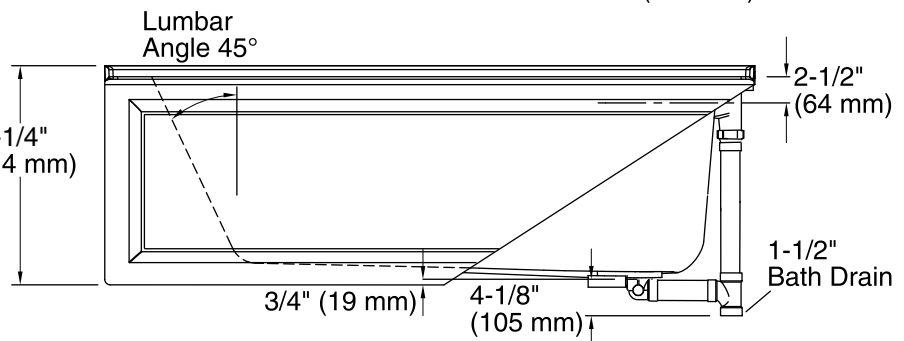

No change in measurements if connected with drain illustrated. (K-7272)

Required Electrical Service

One dedicated circuit required, protected with Class A Ground-Fault Circuit-Interrupter (GFCI) or Residual Current Device (RCD).

Pump, Heated   120 V, 15 A, 60 Hz
Surface:

Technical Information

All product dimensions are nominal.

Installation: 3-Wall Alcove
Drain location: Right
Basin area, bottom: 45-1/8" x 19-11/16" (1146 mm x 500 mm)
Basin area, top: 52-3/4" x 25-5/16" (1340 mm x 643 mm)
Weight: 141 lbs (64 kg)
Minimum floor load: 49 lbs/ft² (239.2 kg/m²)
Water depth: 15" (381 mm)
Water capacity: 58 gal (219.6 L)
Electrical component rating: Pump: 120 V, 7 A, 60 Hz
                                                 Heated Surface: 120 V, 0.5 A, 60 Hz
Minimum flat for door: 2-3/16" (56 mm)

Notes

Measure your actual product for rough-in details. Install this product according to the installation instructions.
The hot water supply should be 70% of the capacity of the bath or greater. Installations will vary.
ADA compliant when installed to the specific requirements of these regulations.