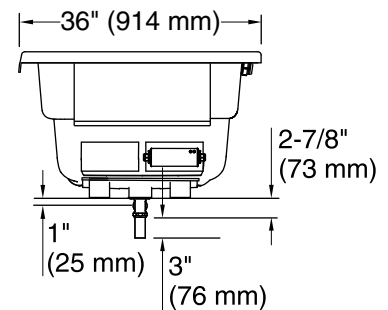

Access Panel
20" (508 mm) W x
15" (381 mm) H Min

Required Electrical Service

One circuit required, protected with Class A Ground-Fault Circuit-Interrupter (GFCI) or Residual Current Device (RCD).

Heated Surface: 120 V, 15 A

Technical Information

All product dimensions are nominal.

Installation:	Three-wall alcove
Drain location:	Left
Basin area, bottom:	50" x 24" (1270 mm x 610 mm)
Basin area, top:	65" x 27" (1651 mm x 686 mm)
Weight:	77 lbs (34.9 kg)
Minimum floor load:	39.1 lbs/ft ² (190.9 kg/m ²)
Water depth:	14" (356 mm)
Water capacity:	72 gal (272.5 L)
Electrical component rating:	Heated Surface: 120 V, 0.5 A, 60 Hz, 65 W
Minimum flat for door:	2-1/8" (54 mm)