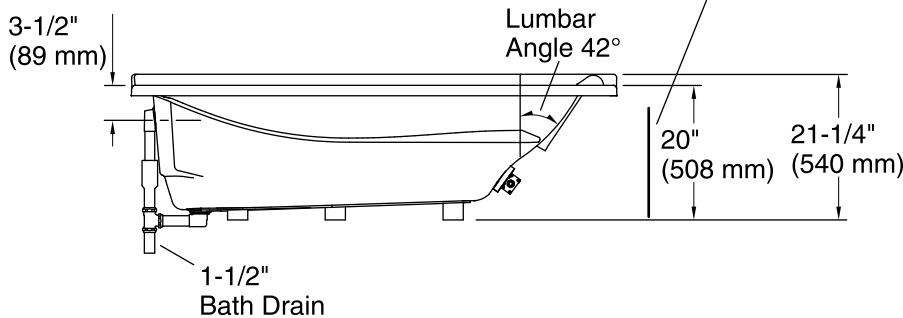

Access Panel
20" (508 mm) W x
15" (381 mm) H Min

Required Electrical Service

One circuit required, protected with Class A Ground-Fault Circuit-Interrupter (GFCI) or Residual Current Device (RCD).

Heated Surface: 120 V, 15 A

Technical Information

All product dimensions are nominal.

Installation:	Three-wall alcove
Drain location:	Left
Basin area, bottom:	50" x 24" (1270 mm x 610 mm)
Basin area, top:	65" x 27" (1651 mm x 686 mm)
Weight:	77 lbs (34.9 kg)
Minimum floor load:	39.1 lbs/ft ² (190.9 kg/m ²)
Water depth:	14" (356 mm)
Water capacity:	72 gal (272.5 L)
Electrical component rating:	Heated Surface: 120 V, 0.5 A, 60 Hz, 65 W
Minimum flat for door:	2-1/8" (54 mm)