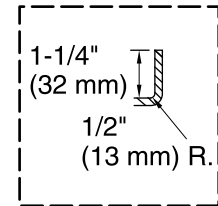

No change in measurements if connected with drain illustrated. (K-7166-AF)

Recommended Faucet Location

Integral Flange Detail

Access Panel
20" (508 mm) W x
15" (381 mm) H Min