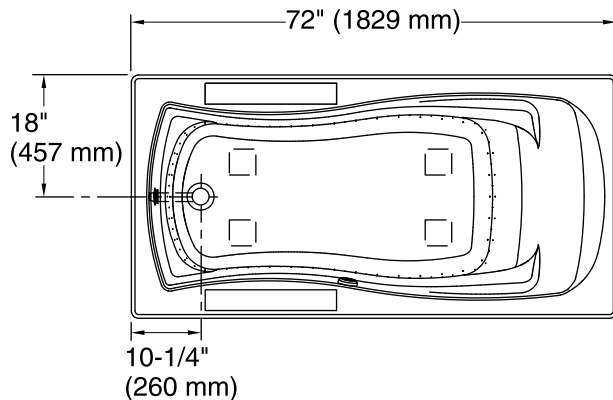

No change in measurements if connected with drain illustrated. (K-7166-AF)

Recommended Faucet Location