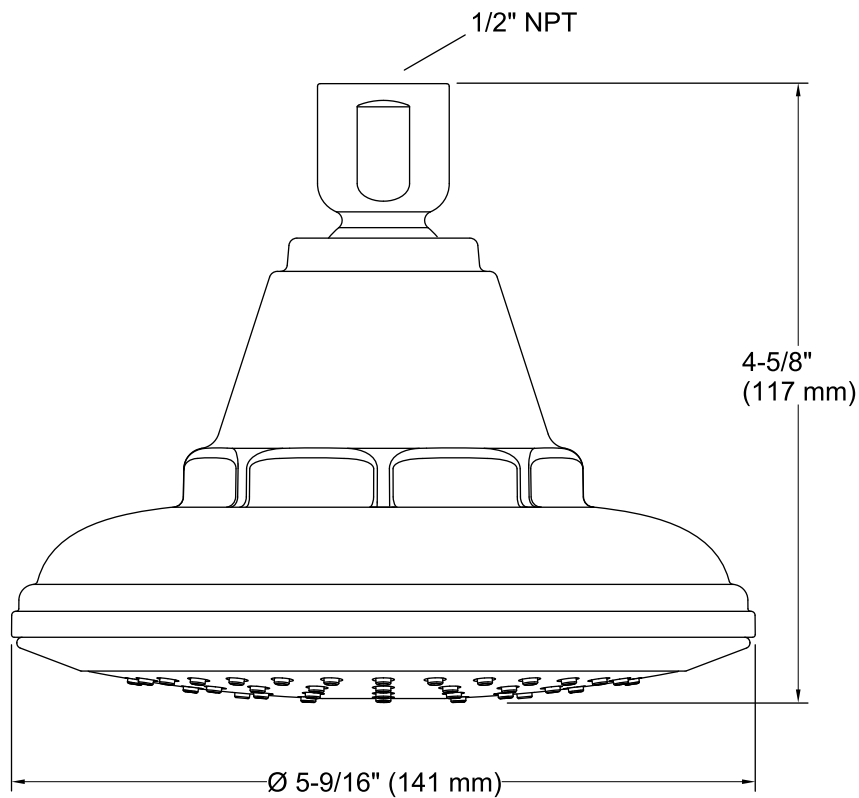

Features

- Katalyst® air-induction technology maximizes the air/water mix for a powerful, even flow.
- Optimized sprayface with 66 nozzles.
- MasterClean™ sprayface with translucent nozzles is easy to clean.
- 5-9/16" (141 mm) diameter single-function sprayface.
- 2.5 gpm (gallons per minute) flow rate.
- 1/2-inch NPT connection.
- Showerarm and flange not included.
- Coordinates with Pinstripe faucets and accessories.
- 5-9/16" (141 mm) x 4-5/8" (117 mm)

Material

- Premium metal construction.
- KOHLER finishes resist corrosion and tarnishing.

Installation

- Wall-mount

Recommended Products/Accessories

K-13136 Shower Arm and Flange

Codes/Standards

ASME A112.18.1/CSA B125.1
DOE - Energy Policy Act 1992

Technical Information

All product dimensions are nominal.