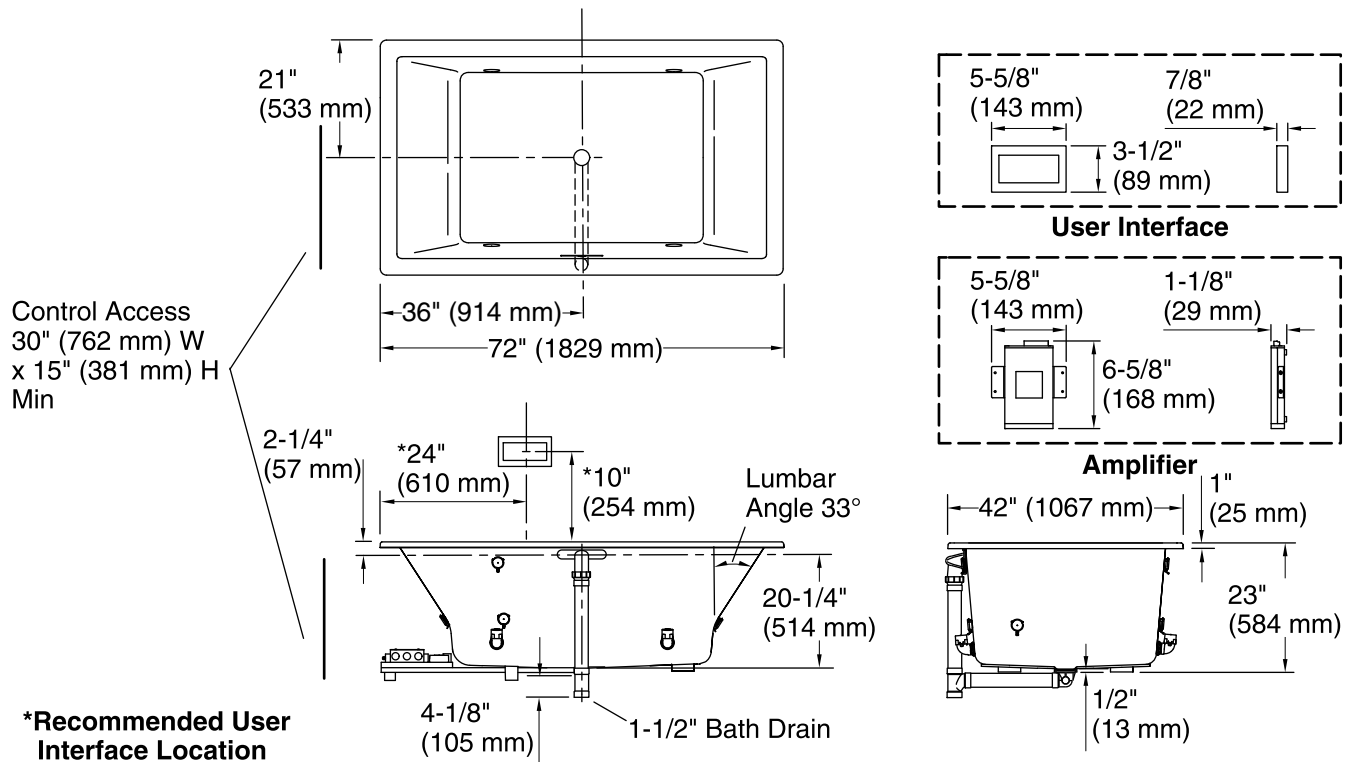

No change in measurements if connected with drain illustrated. (K-7272)

Required Electrical Service

One circuit required, protected with Class A Ground-Fault Circuit-Interrupter (GFCI) or Residual Current Device (RCD).

Amplifier, Heated Surface: 120 V, 15 A, 50/60 Hz

Technical Information

All product dimensions are nominal.

Installation:	Drop-in, Under-mount
Drain location:	Center
Basin area, bottom:	45-3/4" x 32" (1162 mm x 813 mm)
Basin area, top:	66" x 36" (1676 mm x 914 mm)
Weight:	95 lbs (43.1 kg)
Minimum floor load:	61 lbs/ft² (297.8 kg/m²)
Water depth:	19" (483 mm)
Water capacity:	139 gal (526.2 L)
Cutout:	Drop-in, 70-1/2" x 40-1/2" (1791 mm x 1029 mm)
Electrical component rating:	Amplifier: 120 V, 1.1 A, 50/60 Hz Heated Surface: 120 V, 0.5 A, 50/60 Hz, 65 W

Notes

Measure your actual product for rough-in details. Install this product according to the installation instructions.

The hot water supply should be 70% of the capacity of the bath or greater. Installations will vary.

Kit is required for under-mount installations (sold separately).

Control amplifier fits 16" (406 mm) center studs. 25' (7.6 m) cables are included.