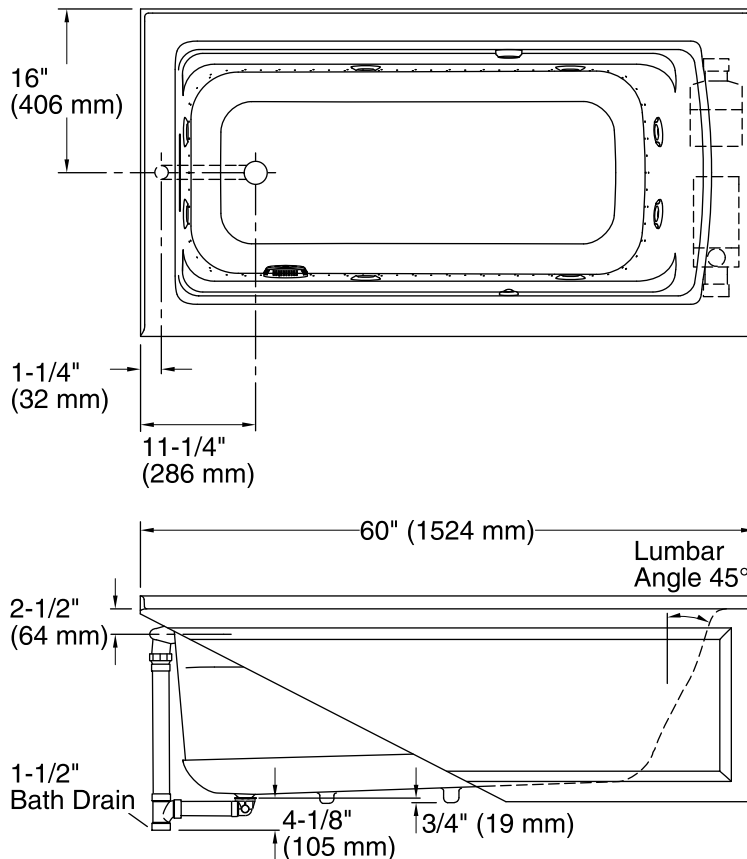

5' BubbleMassage™ Whirlpool Bath K-1122-XHGLA

No change in measurements if connected with drain illustrated. (K-7271 or K-7272)

Required Electrical Service

Three dedicated circuits required, protected with Class A Ground-Fault Circuit-Interrupter (GFCI) or Residual Current Device (RCD).

Blower:	120 V, 15 A, 60 Hz
Pump:	120 V, 15 A, 60 Hz
Heater:	120 V, 15 A, 60 Hz

Technical Information

All product dimensions are nominal.

Installation:	Three-wall alcove
Drain location:	Left
Basin area, bottom:	45-1/8" x 19-11/16" (1146 mm x 500 mm)
Basin area, top:	52-3/4" x 25-5/16" (1340 mm x 643 mm)
Weight:	160 lbs (72.6 kg)
Minimum floor load:	52 lbs/ft² (253.9 kg/m²)
Water depth:	15" (381 mm)
Water capacity:	58 gal (219.6 L)
Electrical component rating:	Blower: 120 V, 10 A, 60 Hz Pump: 120 V, 7 A, 60 Hz Heater: 120 V, 12.5 A, 60 Hz, 1500 W
Blower speed:	Variable

Notes

Measure your actual product for rough-in details. Install this product according to the installation instructions.

The hot water supply should be 70% of the capacity of the bath or greater. Installations will vary.

Remote blower installation kit is available for relocating the blower. Provide access for servicing the blower.

Do not relocate or alter the PVC tee or coiled flexible tubing connected to the blower. Follow the blower relocation instructions exactly.

ADA compliant when installed to the specific requirements of these regulations.