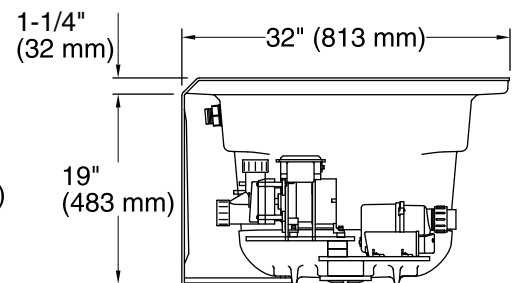

5' BubbleMassage™ Whirlpool Bath K-1122-XHGLA

No change in measurements if connected with drain illustrated. (K-7271 or K-7272)

Required Electrical Service

Three dedicated circuits required, protected with Class A Ground-Fault Circuit-Interrupter (GFCI) or Residual Current Device (RCD).

Blower:	120 V, 15 A, 60 Hz
Pump:	120 V, 15 A, 60 Hz
Heater:	120 V, 15 A, 60 Hz

Technical Information

All product dimensions are nominal.

Installation:	Three-wall alcove
Drain location:	Left
Basin area, bottom:	45-1/8" x 19-11/16" (1146 mm x 500 mm)
Basin area, top:	52-3/4" x 25-5/16" (1340 mm x 643 mm)
Weight:	160 lbs (72.6 kg)
Minimum floor load:	52 lbs/ft² (253.9 kg/m²)
Water depth:	15" (381 mm)
Water capacity:	58 gal (219.6 L)
Electrical component rating:	Blower: 120 V, 10 A, 60 Hz Pump: 120 V, 7 A, 60 Hz Heater: 120 V, 12.5 A, 60 Hz, 1500 W
Blower speed:	Variable

Notes

Measure your actual product for rough-in details. Install this product according to the installation instructions.

The hot water supply should be 70% of the capacity of the bath or greater. Installations will vary.

Remote blower installation kit is available for relocating the blower. Provide access for servicing the blower.

Do not relocate or alter the PVC tee or coiled flexible tubing connected to the blower. Follow the blower relocation instructions exactly.

ADA compliant when installed to the specific requirements of these regulations.