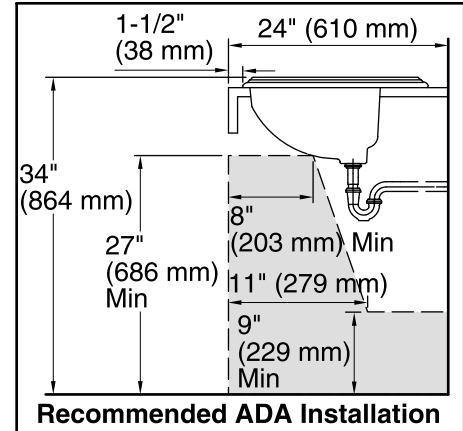

### Technical Information

All product dimensions are nominal.

Installation:	Drop-in
Bowl area:	Length: 20" (508 mm) Width: 12" (305 mm) Water depth: 5" (127 mm)
Number of deck holes:	3
Faucet hole(s):	1-1/4" (32 mm)
Drain hole:	1-3/4" (44 mm)
Template:	1004223-7, required, included