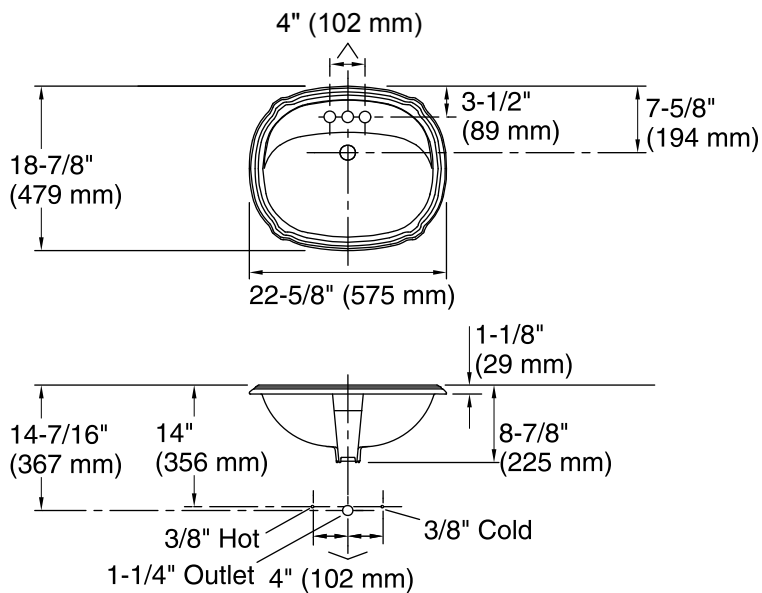

### Features

- 4-inch center faucet holes.
- Oval basin.
- Overflow drain.
- Coordinates with other products in the Portrait collection.

### Technical Information

All product dimensions are nominal.

Installation:	Drop-in
Bowl area:	Length: 20" (508 mm) Width: 12" (305 mm) Water depth: 5" (127 mm)
Number of deck holes:	3
Faucet hole(s):	1-1/4" (32 mm)
Drain hole:	1-3/4" (44 mm)
Template:	1004223-7, required, included