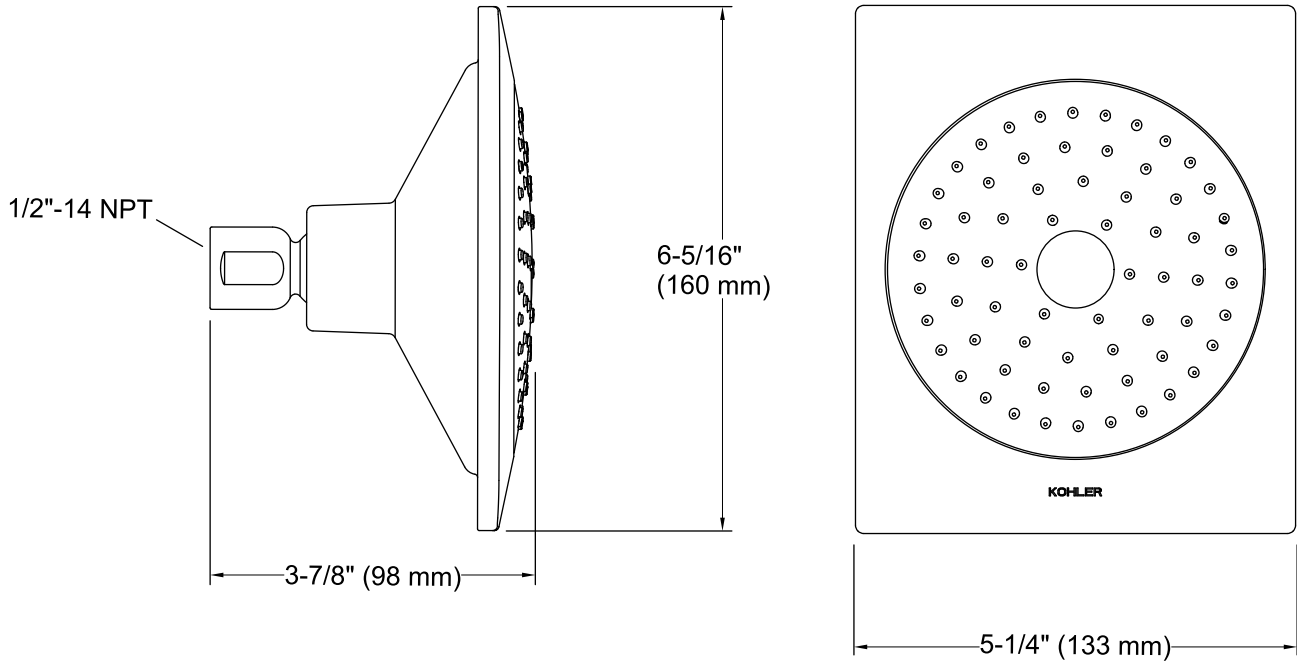

### Installation

- 1/2" - 14 NPT connection.

### Technical Information

All product dimensions are nominal.