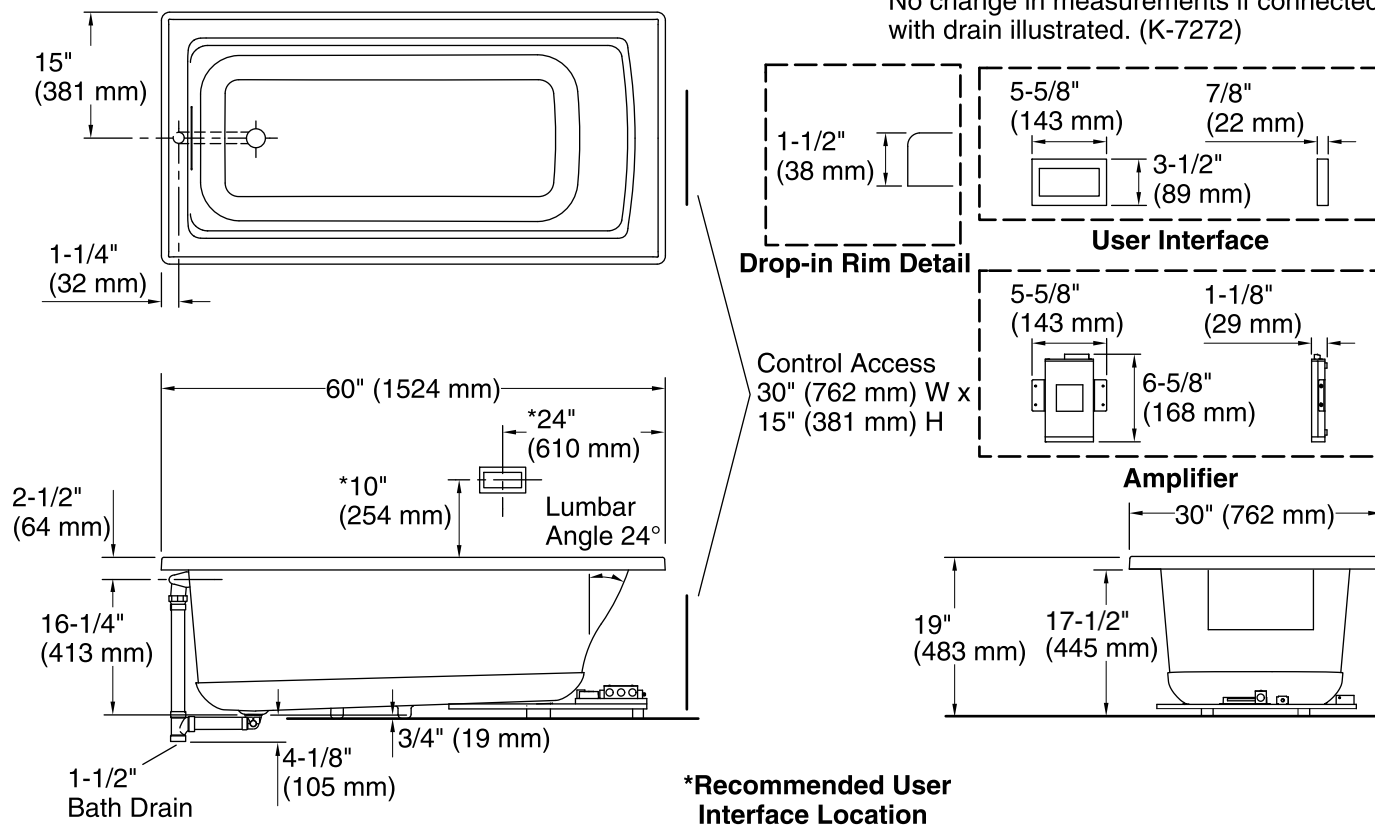

No change in measurements if connected with drain illustrated. (K-7272)

Required Electrical Service

One circuit required, protected with Class A Ground-Fault Circuit-Interrupter (GFCI) or Residual Current Device (RCD).

Amplifier, Heated Surface: 120 V, 15 A, 50/60 Hz

Technical Information

All product dimensions are nominal.

Installation:	Drop-in
Drain location:	End
Basin area, bottom:	45-1/8" x 19-11/16" (1146 mm x 500 mm)
Basin area, top:	52-1/8" x 22-1/16" (1324 mm x 560 mm)
Weight:	80 lbs (36.3 kg)
Minimum floor load:	47 lbs/ft² (229.5 kg/m²)
Water depth:	15-1/8" (384 mm)
Water capacity:	57 gal (215.8 L)
Cutout:	Drop-in, 58-1/2" x 28-1/2" (1486 mm x 724 mm)
Electrical component rating:	Amplifier: 120 V, 1.1 A, 50/60 Hz Heated Surface: 120 V, 0.5 A, 50/60 Hz, 65 W

Notes

Measure your actual product for rough-in details. Install this product according to the installation instructions.

The hot water supply should be 70% of the capacity of the bath or greater. Installations will vary.

Control amplifier fits 16" (406 mm) center studs. 25' (7.6 m) cables are included.