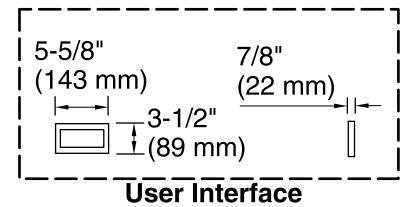

# Underscore® Rectangle 5' VibrAcoustic® BubbleMassage™ Bath K-1167-GVCLW

No change in measurement if connected with drain illustrated. (K-7272)

Control Access  
30" (762 mm) W  
x 15" (381 mm) H  
Min

**\*Recommended User Interface Location**

## Technical Information

All product dimensions are nominal.

Installation:	Three-wall alcove
Drain location:	Left
Basin area, bottom:	42-3/8" x 20" (1076 mm x 508 mm)
Basin area, top:	54-3/8" x 24-5/16" (1381 mm x 618 mm)
Weight:	110 lbs (49.9 kg)
Minimum floor load:	50 lbs/ft <sup>2</sup> (244.1 kg/m <sup>2</sup> )
Water depth:	15-1/16" (383 mm)
Water capacity:	59.8 gal (226.4 L)
Electrical component rating:	Blower: 120 V, 10 A, 60 Hz Amplifier: 120 V, 1.1 A, 50/60 Hz Heated Surface: 120 V, 0.5 A, 60 Hz, 65 W