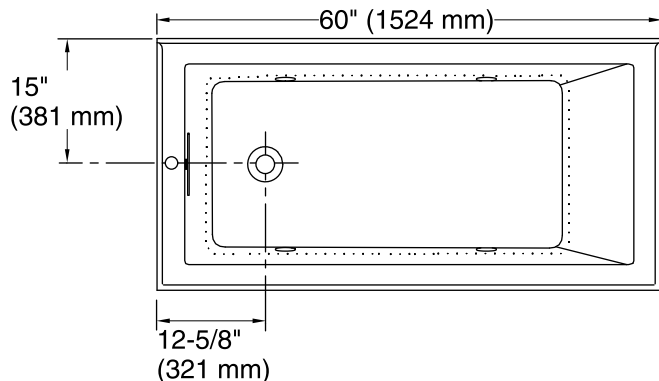

# Underscore® Rectangle 5' VibrAcoustic® BubbleMassage™ Bath K-1167-GVCLW

No change in measurement if connected with drain illustrated. (K-7272)

Control Access  
30" (762 mm) W  
x 15" (381 mm) H  
Min

**\*Recommended User Interface Location**

## Technical Information

All product dimensions are nominal.

Installation:	Three-wall alcove
Drain location:	Left
Basin area, bottom:	42-3/8" x 20" (1076 mm x 508 mm)
Basin area, top:	54-3/8" x 24-5/16" (1381 mm x 618 mm)
Weight:	110 lbs (49.9 kg)
Minimum floor load:	50 lbs/ft <sup>2</sup> (244.1 kg/m <sup>2</sup> )
Water depth:	15-1/16" (383 mm)
Water capacity:	59.8 gal (226.4 L)
Electrical component rating:	Blower: 120 V, 10 A, 60 Hz Amplifier: 120 V, 1.1 A, 50/60 Hz Heated Surface: 120 V, 0.5 A, 60 Hz, 65 W