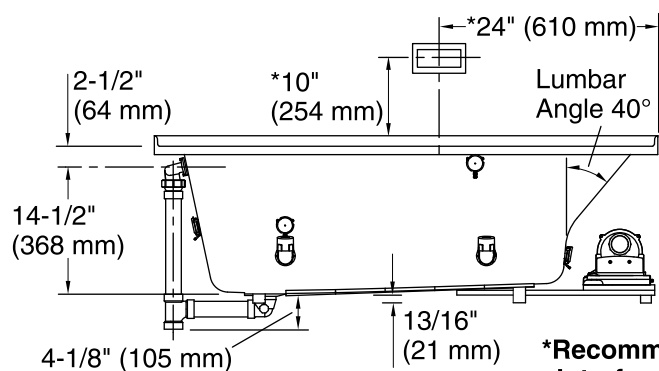

# Underscore® Rectangle 5' VibrAcoustic® BubbleMassage™ Bath K-1167-GVCLW

No change in measurement if connected with drain illustrated. (K-7272)

Control Access  
30" (762 mm) W  
x 15" (381 mm) H  
Min

**\*Recommended User Interface Location**

## Technical Information

All product dimensions are nominal.

Installation:	Three-wall alcove
Drain location:	Left
Basin area, bottom:	42-3/8" x 20" (1076 mm x 508 mm)
Basin area, top:	54-3/8" x 24-5/16" (1381 mm x 618 mm)
Weight:	110 lbs (49.9 kg)
Minimum floor load:	50 lbs/ft <sup>2</sup> (244.1 kg/m <sup>2</sup> )
Water depth:	15-1/16" (383 mm)
Water capacity:	59.8 gal (226.4 L)
Electrical component rating:	Blower: 120 V, 10 A, 60 Hz Amplifier: 120 V, 1.1 A, 50/60 Hz Heated Surface: 120 V, 0.5 A, 60 Hz, 65 W