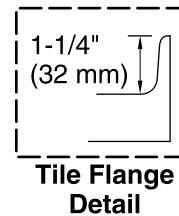

# Underscore® Rectangle 5' VibrAcoustic® BubbleMassage™ Bath K-1167-GVCLW

No change in measurement if connected with drain illustrated. (K-7272)

Control Access  
30" (762 mm) W  
x 15" (381 mm) H  
Min

**\*Recommended User Interface Location**

## Technical Information

All product dimensions are nominal.

Installation:	Three-wall alcove
Drain location:	Left
Basin area, bottom:	42-3/8" x 20" (1076 mm x 508 mm)
Basin area, top:	54-3/8" x 24-5/16" (1381 mm x 618 mm)
Weight:	110 lbs (49.9 kg)
Minimum floor load:	50 lbs/ft <sup>2</sup> (244.1 kg/m <sup>2</sup> )
Water depth:	15-1/16" (383 mm)
Water capacity:	59.8 gal (226.4 L)
Electrical component rating:	Blower: 120 V, 10 A, 60 Hz Amplifier: 120 V, 1.1 A, 50/60 Hz Heated Surface: 120 V, 0.5 A, 60 Hz, 65 W