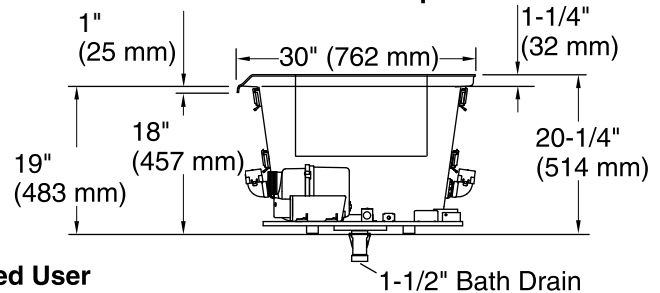

# Underscore® Rectangle 5' VibrAcoustic® BubbleMassage™ Bath K-1167-GVCLW

No change in measurement if connected with drain illustrated. (K-7272)

Control Access  
30" (762 mm) W  
x 15" (381 mm) H  
Min

**\*Recommended User Interface Location**

## Technical Information

All product dimensions are nominal.

Installation:	Three-wall alcove
Drain location:	Left
Basin area, bottom:	42-3/8" x 20" (1076 mm x 508 mm)
Basin area, top:	54-3/8" x 24-5/16" (1381 mm x 618 mm)
Weight:	110 lbs (49.9 kg)
Minimum floor load:	50 lbs/ft <sup>2</sup> (244.1 kg/m <sup>2</sup> )
Water depth:	15-1/16" (383 mm)
Water capacity:	59.8 gal (226.4 L)
Electrical component rating:	Blower: 120 V, 10 A, 60 Hz Amplifier: 120 V, 1.1 A, 50/60 Hz Heated Surface: 120 V, 0.5 A, 60 Hz, 65 W