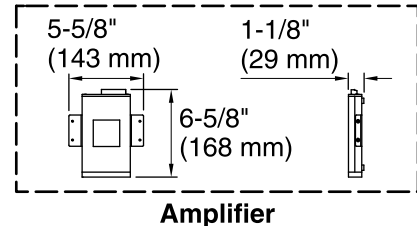

# Underscore® Rectangle 5' VibrAcoustic® BubbleMassage™ Bath K-1167-GVCLW

No change in measurement if connected with drain illustrated. (K-7272)

Control Access  
30" (762 mm) W  
x 15" (381 mm) H  
Min

**\*Recommended User Interface Location**

## Technical Information

All product dimensions are nominal.

Installation:	Three-wall alcove
Drain location:	Left
Basin area, bottom:	42-3/8" x 20" (1076 mm x 508 mm)
Basin area, top:	54-3/8" x 24-5/16" (1381 mm x 618 mm)
Weight:	110 lbs (49.9 kg)
Minimum floor load:	50 lbs/ft <sup>2</sup> (244.1 kg/m <sup>2</sup> )
Water depth:	15-1/16" (383 mm)
Water capacity:	59.8 gal (226.4 L)
Electrical component rating:	Blower: 120 V, 10 A, 60 Hz Amplifier: 120 V, 1.1 A, 50/60 Hz Heated Surface: 120 V, 0.5 A, 60 Hz, 65 W