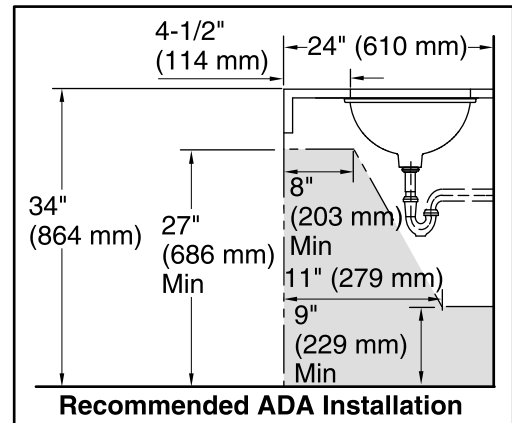

Material

- Vitreous china.

Installation

- Under-mount

Recommended Products/Accessories

K-9018 P-Trap

Included Components

Additional Components:
1193643 Basin Clamps

Color	Code	Description
-------	------	-------------

	0	White
--	---	-------

Technical Information

All product dimensions are nominal.

- Bowl configuration: Single
- Installation: Under-mount
- Bowl area (Only): Length: 17" (432 mm)
Width: 14" (356 mm)
Water depth: 6-3/8" (162 mm)
- Drain hole: 1-3/4" (44 mm)
- Template: 1151011-7, required, included