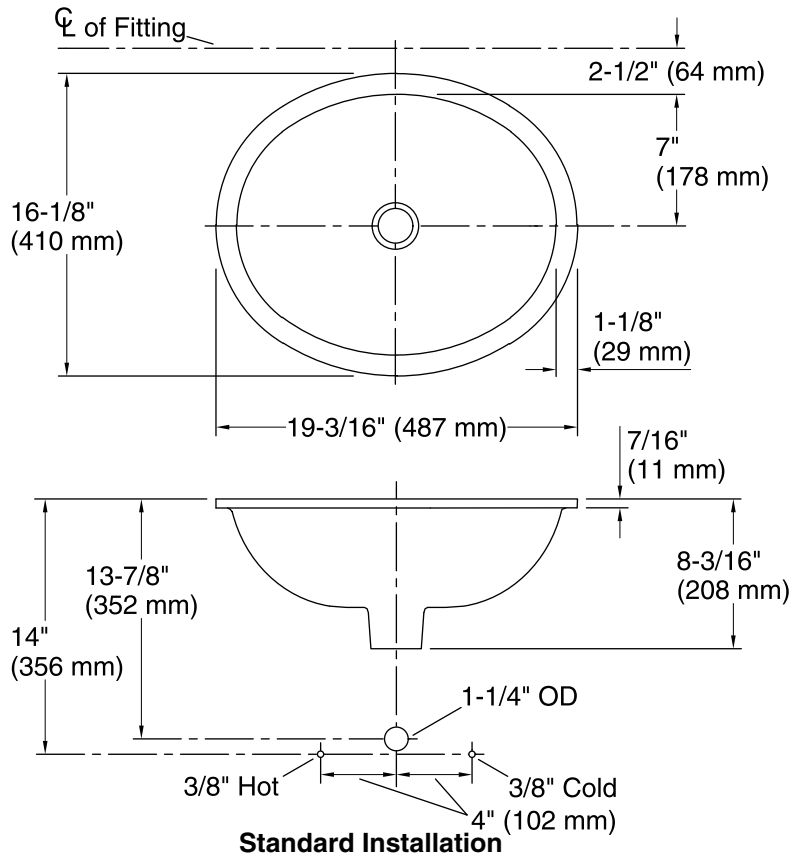

Material

- Vitreous china.

Installation

- Under-mount

Recommended Products/Accessories

K-9018 P-Trap

Included Components

Additional Components:
1193643 Basin Clamps

Color	Code	Description
-------	------	-------------

	0	White
--	---	-------

Technical Information

All product dimensions are nominal.

- Bowl configuration: Single
- Installation: Under-mount
- Bowl area (Only): Length: 17" (432 mm)
Width: 14" (356 mm)
Water depth: 6-3/8" (162 mm)
- Drain hole: 1-3/4" (44 mm)
- Template: 1151011-7, required, included