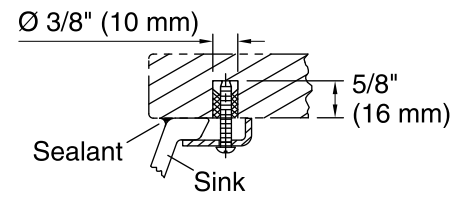

Color	Code	Description
-------	------	-------------

	0	White
--	---	-------

Technical Information

All product dimensions are nominal.

- Bowl configuration: Single
- Installation: Under-mount
- Bowl area (Only): Length: 17" (432 mm)
Width: 14" (356 mm)
Water depth: 6-3/8" (162 mm)
- Drain hole: 1-3/4" (44 mm)
- Template: 1151011-7, required, included