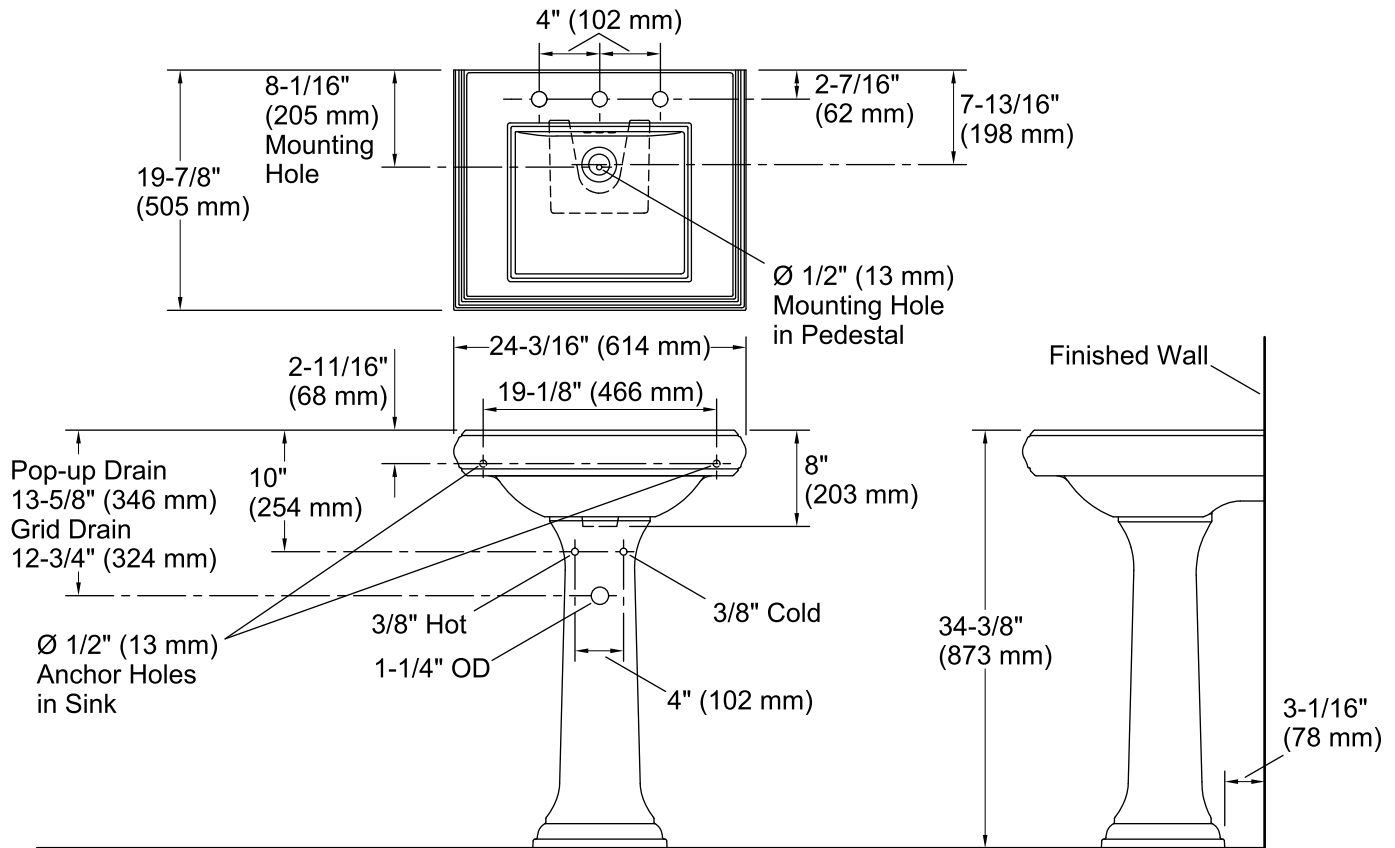

Memoirs® Classic

Pedestal Bathroom Sink

K-2238-8

Features

- 8-inch center faucet holes.
- Refined rectangular basin.
- Overflow drain.
- Combination consists of the K-2239-8 basin and the K-2267 pedestal.
- Coordinates with other products in the Memoirs collection.

Components

Product includes:

- K-2239-8 Pedestal/Console Table Bathroom Sink
- K-2267 Bathroom Sink Pedestal
- Additional included component/s: Rubber pads, and accessory pack.

Codes/Standards

ASME A112.19.2/CSA B45.1

THE BOLD LOOK
OF **KOHLER**®

Technical Information

All product dimensions are nominal.

Bowl configuration:	Single
Installation:	Pedestal
Bowl area (Only):	Length: 15" (381 mm) Width: 13" (330 mm) Water depth: 4-1/2" (114 mm)
Number of deck holes:	3
Faucet hole(s):	1-3/8" (35 mm)
Drain hole:	1-3/4" (44 mm)