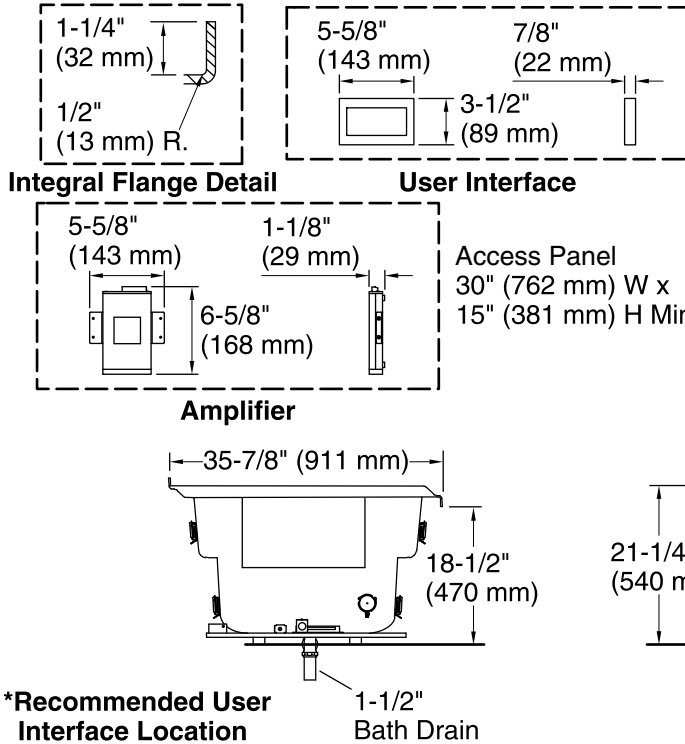

☐ Recommended Faucet Location

Required Electrical Service

One circuit required, protected with Class A Ground-Fault Circuit-Interrupter (GFCI) or Residual Current Device (RCD).

Amplifier, Heated Surface: 120 V, 15 A, 50/60 Hz

Technical Information

All product dimensions are nominal.

Installation:	3-Wall Alcove
Drain location:	Right
Basin area, bottom:	48" x 24" (1219 mm x 610 mm)
Basin area, top:	59" x 30" (1499 mm x 762 mm)
Weight:	81 lbs (36.7 kg)
Minimum floor load:	41 lbs/ft ² (200.2 kg/m ²)
Water depth:	14" (356 mm)
Water capacity:	67 gal (253.6 L)
Electrical component rating:	Amplifier: 120 V, 1.1 A, 50/60 Hz Heated Surface: 120 V, 0.5 A, 50/60 Hz, 65 W
Amplifier channels:	2 at 15 W per channel 2 at 30 W per channel
Minimum flat for door:	1-15/16" (49 mm)

Notes

Measure your actual product for rough-in details. Install this product according to the installation instructions.

The hot water supply should be 70% of the capacity of the bath or greater. Installations will vary.

Control amplifier fits 16" (406 mm) center studs. 25' (7.6 m) cables are included.

If installing a rim-mount faucet, make sure there is no interference above or below the deck before drilling any holes.