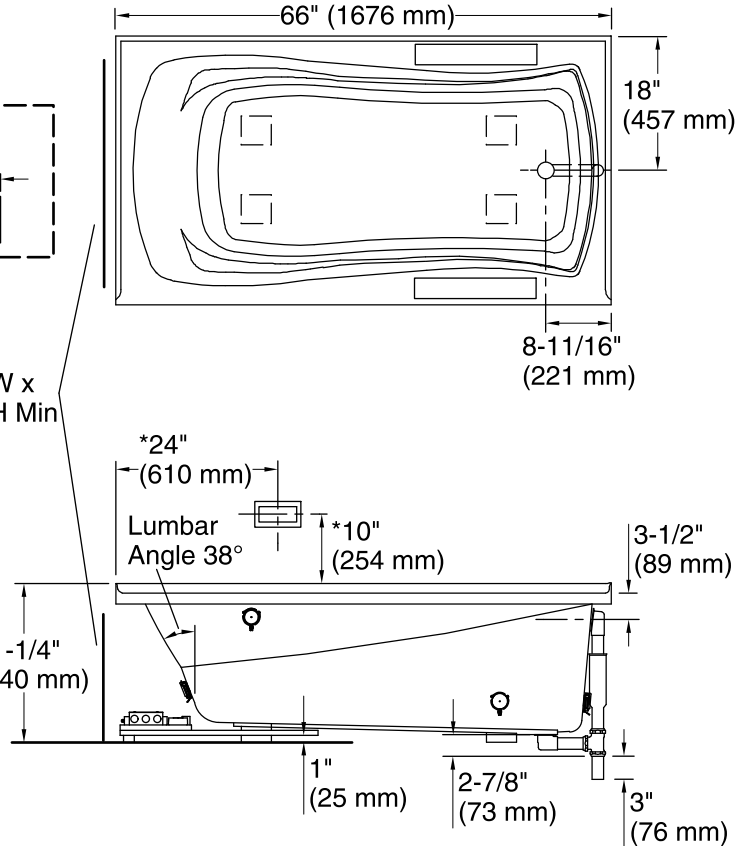

No change in measurements if connected with drain illustrated. (K-7161-AF)

☐ Recommended Faucet Location

Required Electrical Service

One circuit required, protected with Class A Ground-Fault Circuit-Interrupter (GFCI) or Residual Current Device (RCD).

Amplifier, Heated Surface: 120 V, 15 A, 50/60 Hz

Technical Information

All product dimensions are nominal.

Installation:	3-Wall Alcove
Drain location:	Right
Basin area, bottom:	48" x 24" (1219 mm x 610 mm)
Basin area, top:	59" x 30" (1499 mm x 762 mm)
Weight:	81 lbs (36.7 kg)
Minimum floor load:	41 lbs/ft² (200.2 kg/m²)
Water depth:	14" (356 mm)
Water capacity:	67 gal (253.6 L)
Electrical component rating:	Amplifier: 120 V, 1.1 A, 50/60 Hz Heated Surface: 120 V, 0.5 A, 50/60 Hz, 65 W
Amplifier channels:	2 at 15 W per channel 2 at 30 W per channel
Minimum flat for door:	1-15/16" (49 mm)

Notes

Measure your actual product for rough-in details. Install this product according to the installation instructions.

The hot water supply should be 70% of the capacity of the bath or greater. Installations will vary.

Control amplifier fits 16" (406 mm) center studs. 25' (7.6 m) cables are included.

If installing a rim-mount faucet, make sure there is no interference above or below the deck before drilling any holes.