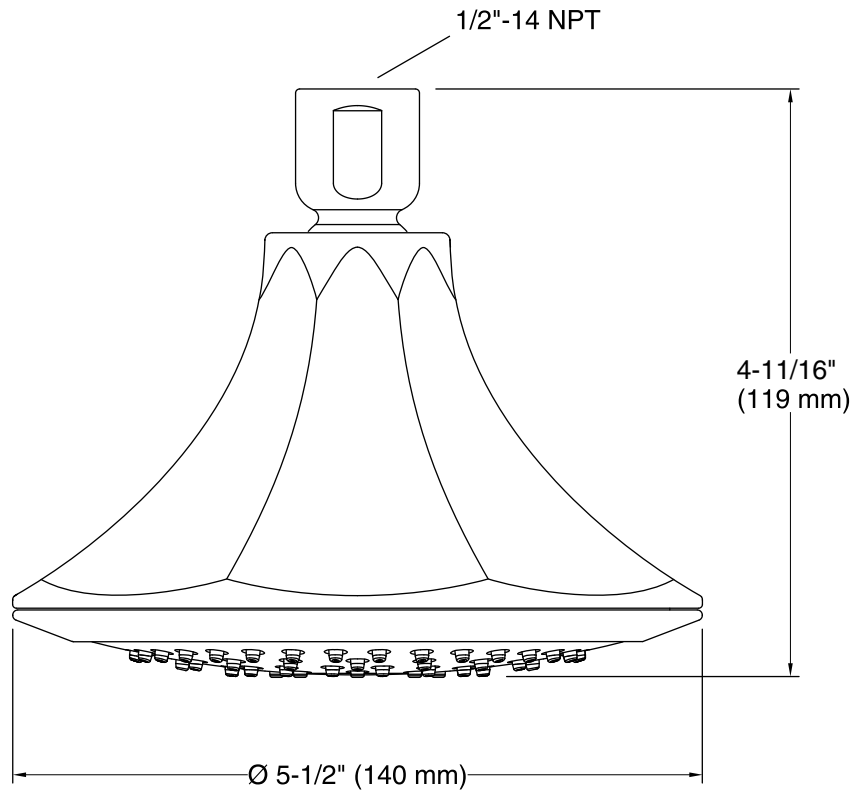

Technical Information

All product dimensions are nominal.

Showerhead/Body Spray:

Rated maximum flow: 2.5 gal/min (9.5 l/min)

Notes

Install this product according to the installation guide.