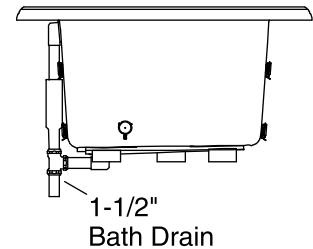

*Recommended User Interface Location