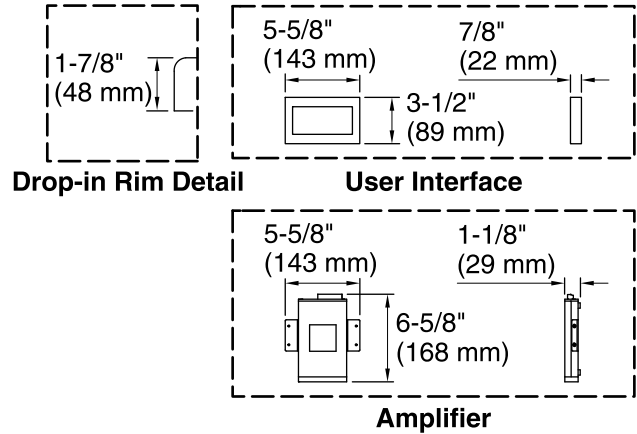

No change in measurements if connected with drain illustrated. (K-7161-AF)

Recommended Faucet Location