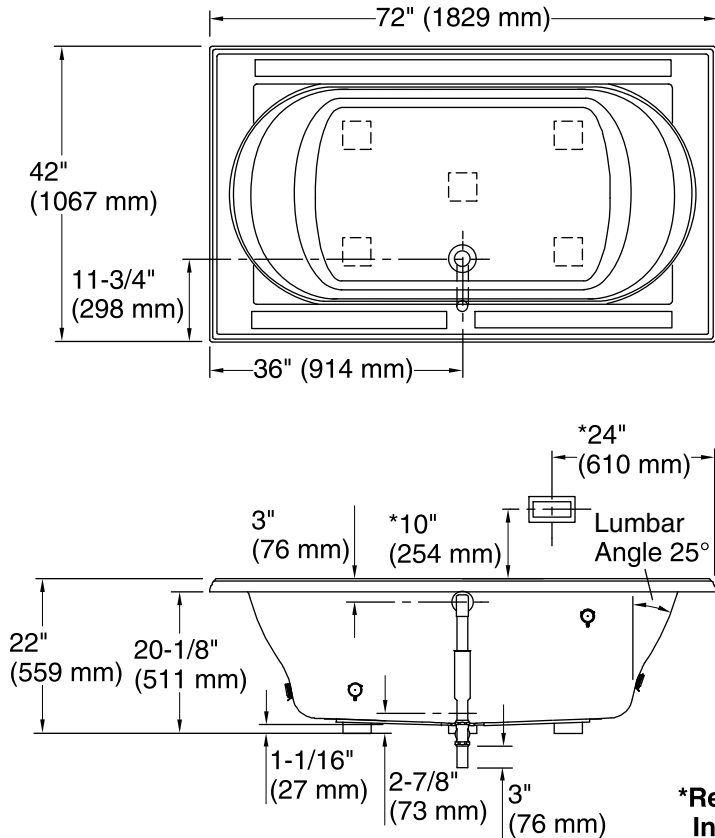

No change in measurements if connected with drain illustrated. (K-7161-AF)

Recommended Faucet Location

*Recommended User Interface Location

Required Electrical Service

One circuit required, protected with Class A Ground-Fault Circuit-Interrupter (GFCI) or Residual Current Device (RCD).

Amplifier, Heated Surface: 120 V, 15 A

Technical Information

All product dimensions are nominal.

Installation:	Drop-in
Drain location:	Center
Basin area, bottom:	48" x 27" (1219 mm x 686 mm)
Basin area, top:	60" x 30" (1524 mm x 762 mm)
Weight:	97 lbs (44 kg)
Minimum floor load:	44 lbs/ft² (214.8 kg/m²)
Water depth:	16" (406 mm)
Water capacity:	94 gal (355.8 L)
Cutout:	Drop-in, 70-1/2" x 40-1/2" (1791 mm x 1029 mm)
Electrical component rating:	Amplifier: 120 V, 1.1 A, 50/60 Hz Heated Surface: 120 V, 0.5 A, 50/60 Hz, 65 W

Notes

Measure your actual product for rough-in details. Install this product according to the installation instructions.

The hot water supply should be 70% of the capacity of the bath or greater. Installations will vary.

Control amplifier fits 16" (406 mm) center studs. 25' (7.6 m) cables are included.

If installing a rim-mount faucet, make sure there is no interference above or below the deck before drilling any holes.