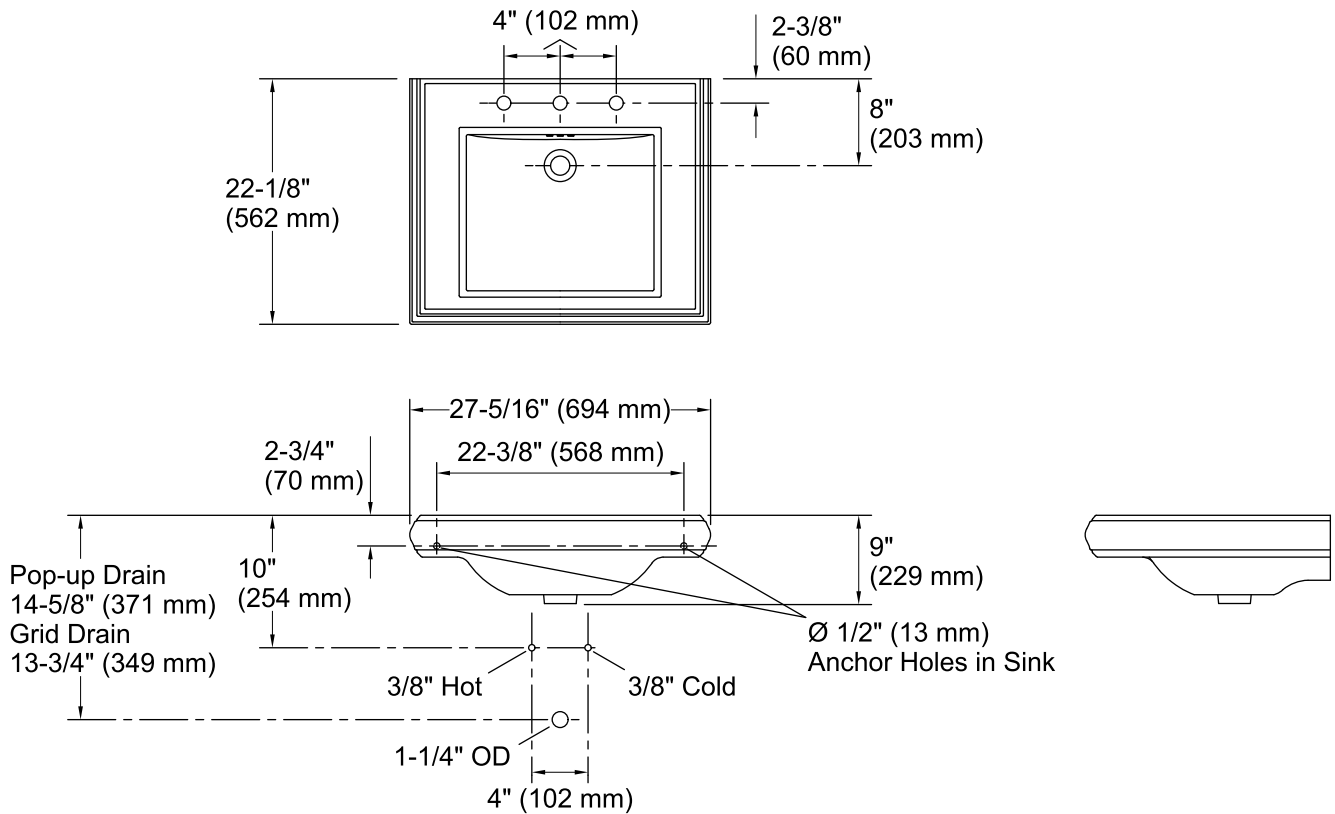

## Technical Information

All product dimensions are nominal.

Bowl configuration:	Single
Installation:	Pedestal, Console table
Bowl area:	Length: 18" (457 mm) Width: 15" (381 mm) With overflow: Yes Water depth: 5-1/4" (133 mm)
Number of deck holes:	3
Faucet hole(s):	1-3/8" (35 mm)
Drain hole:	1-3/4" (44 mm)