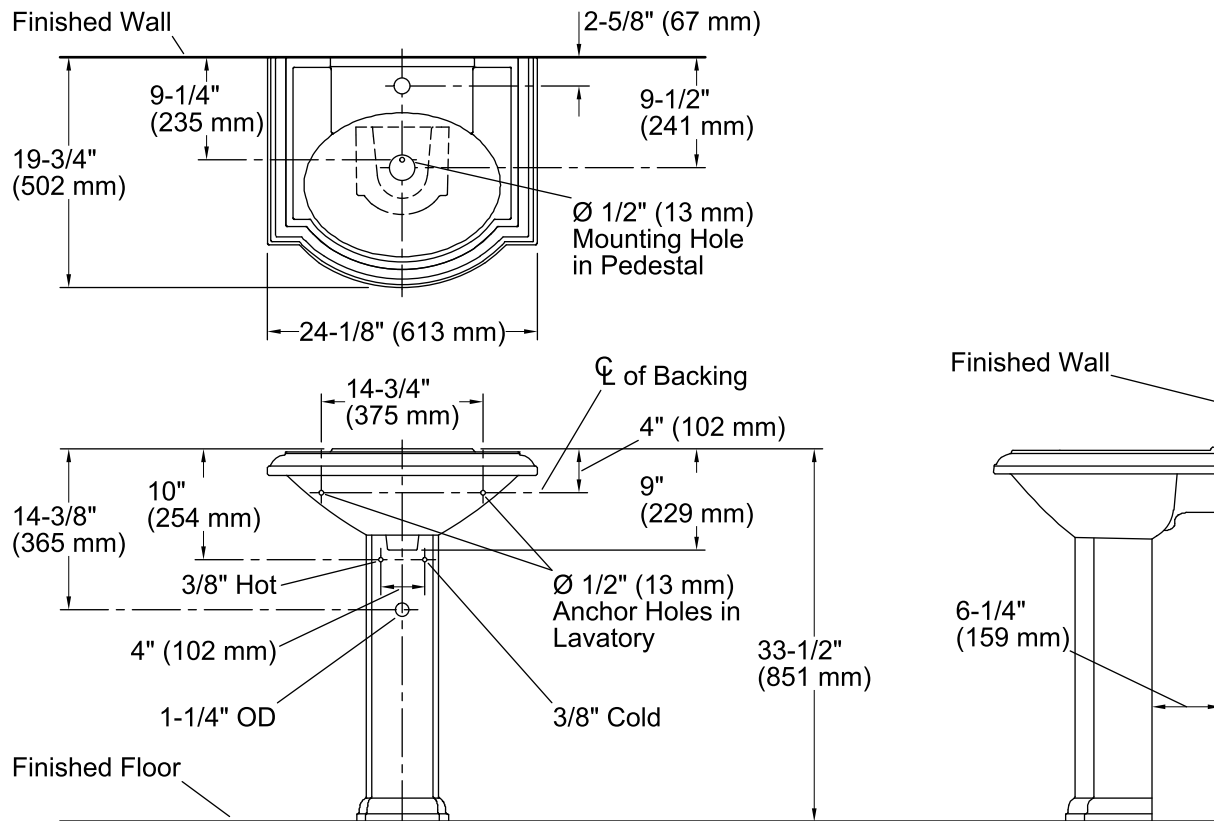

### Technical Information

All product dimensions are nominal.

Bowl configuration:	Single
Installation:	Pedestal
Bowl area:	Length: 17" (432 mm) Width: 12" (305 mm) Water depth: 4-7/8" (124 mm)
Number of deck holes:	1
Faucet hole(s):	1-3/8" (35 mm)
Drain hole:	1-3/4" (44 mm)