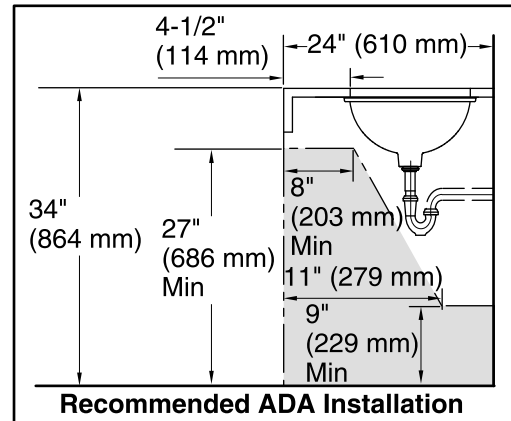

Technical Information

All product dimensions are nominal.

Bowl configuration:	Single
Installation:	Under-mount
Bowl area (Only):	Length: 17" (432 mm) Width: 14" (356 mm) Water depth: 6-3/8" (162 mm)
Drain hole:	1-3/4" (44 mm)
Template:	1151011-7, required, included

Notes

Install this product according to the installation instructions.

NOTICE: Countertop manufacturer or cutter must use the current product template available at www.kohler.com, or by calling 1-800-4KOHLER. Kohler Co. is not responsible for cutout errors when the incorrect cutout template is used.

ADA compliant when installed to the specific requirements of these regulations.