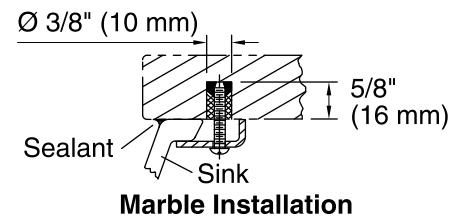

Technical Information

All product dimensions are nominal.

Bowl configuration:	Single
Installation:	Under-mount
Bowl area (Only):	Length: 17" (432 mm) Width: 14" (356 mm) Water depth: 6-3/8" (162 mm)
Drain hole:	1-3/4" (44 mm)
Template:	1151011-7, required, included

Notes

Install this product according to the installation instructions.

NOTICE: Countertop manufacturer or cutter must use the current product template available at www.kohler.com, or by calling 1-800-4KOHLER. Kohler Co. is not responsible for cutout errors when the incorrect cutout template is used.

ADA compliant when installed to the specific requirements of these regulations.