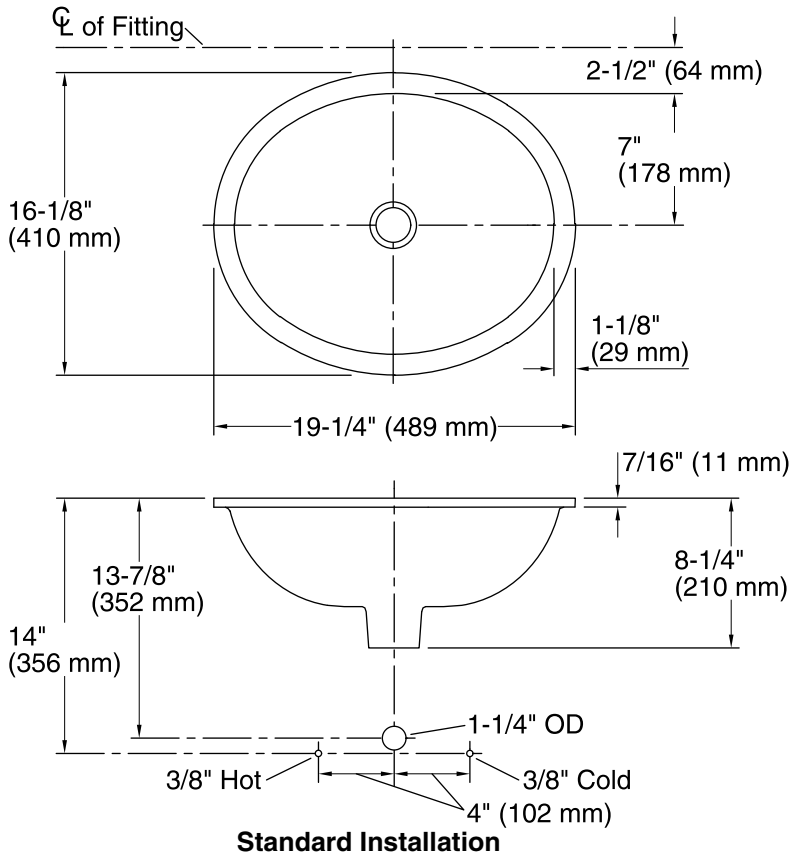

Technical Information

All product dimensions are nominal.

Bowl configuration:	Single
Installation:	Under-mount
Bowl area (Only):	Length: 17" (432 mm) Width: 14" (356 mm) Water depth: 6-3/8" (162 mm)
Drain hole:	1-3/4" (44 mm)
Template:	1151011-7, required, included

Notes

Install this product according to the installation instructions.

NOTICE: Countertop manufacturer or cutter must use the current product template available at www.kohler.com, or by calling 1-800-4KOHLER. Kohler Co. is not responsible for cutout errors when the incorrect cutout template is used.

ADA compliant when installed to the specific requirements of these regulations.