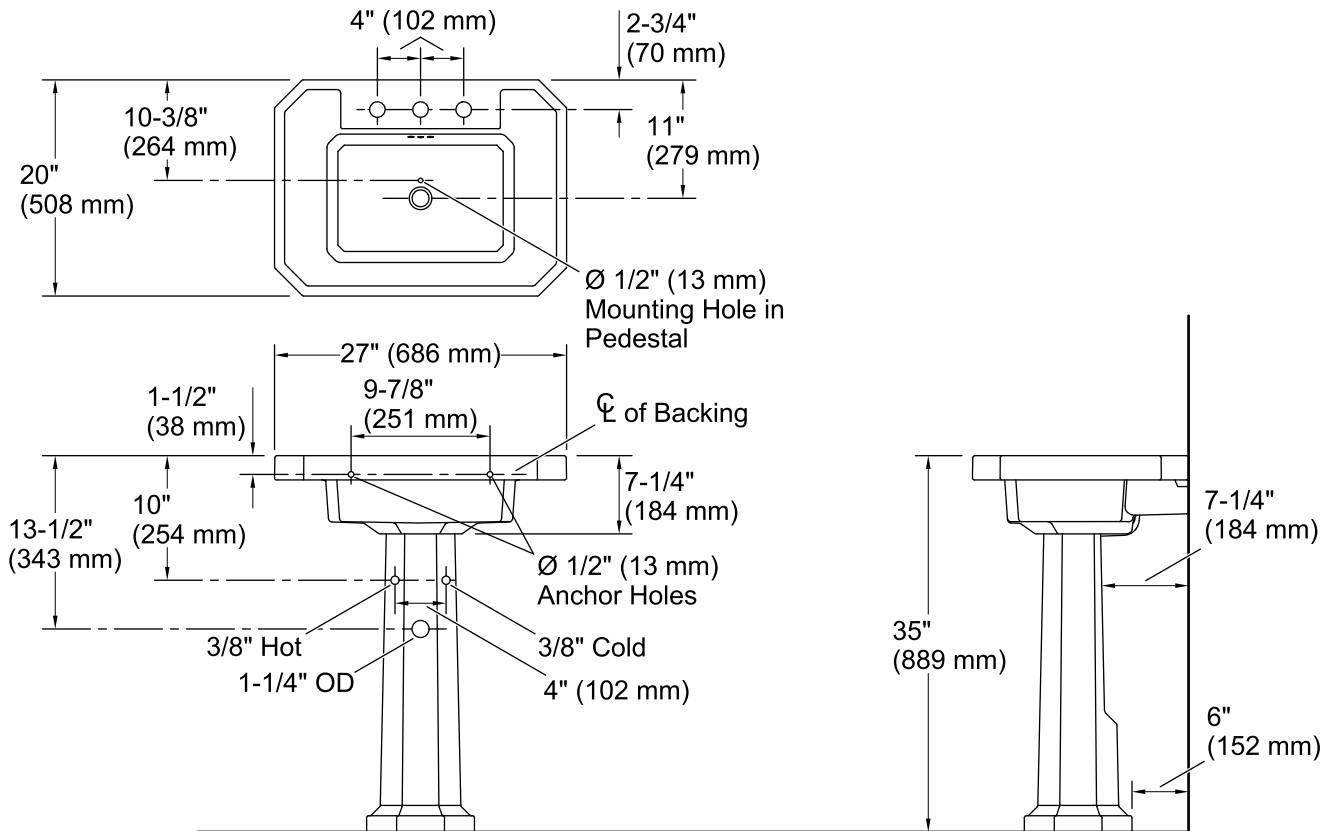

Features

- 8-inch center faucet holes.
- Rectangular basin.
- Overflow drain.
- Combination consists of the K-2323-8 sink and the K-2324 pedestal.
- Coordinates with other products in the Kathryn collection.

Material

- Fireclay

Installation

- Pedestal

Recommended Accessories

- K-7605-P Angle Supply with Stop (pair)
- K-8998 P-Trap

Optional Accessories

- 1041816 Hardware kit, Hollow Wall

Components

Product includes:

- K-2324 Bathroom Sink Pedestal
- K-2323-8 Pedestal Bathroom Sink Basin
- Additional included component/s: accessory pack, and rubber pads.

Codes/Standards

ASME A112.19.2/CSA B45.1

Technical Information

All product dimensions are nominal.

Bowl configuration:	Single
Installation:	Pedestal
Bowl area (Only):	Length: 17" (432 mm) Width: 11-1/2" (292 mm) Water depth: 4-1/8" (105 mm)
Number of deck holes:	3
Faucet hole(s):	1-3/8" (35 mm)
Drain hole:	1-3/4" (44 mm)