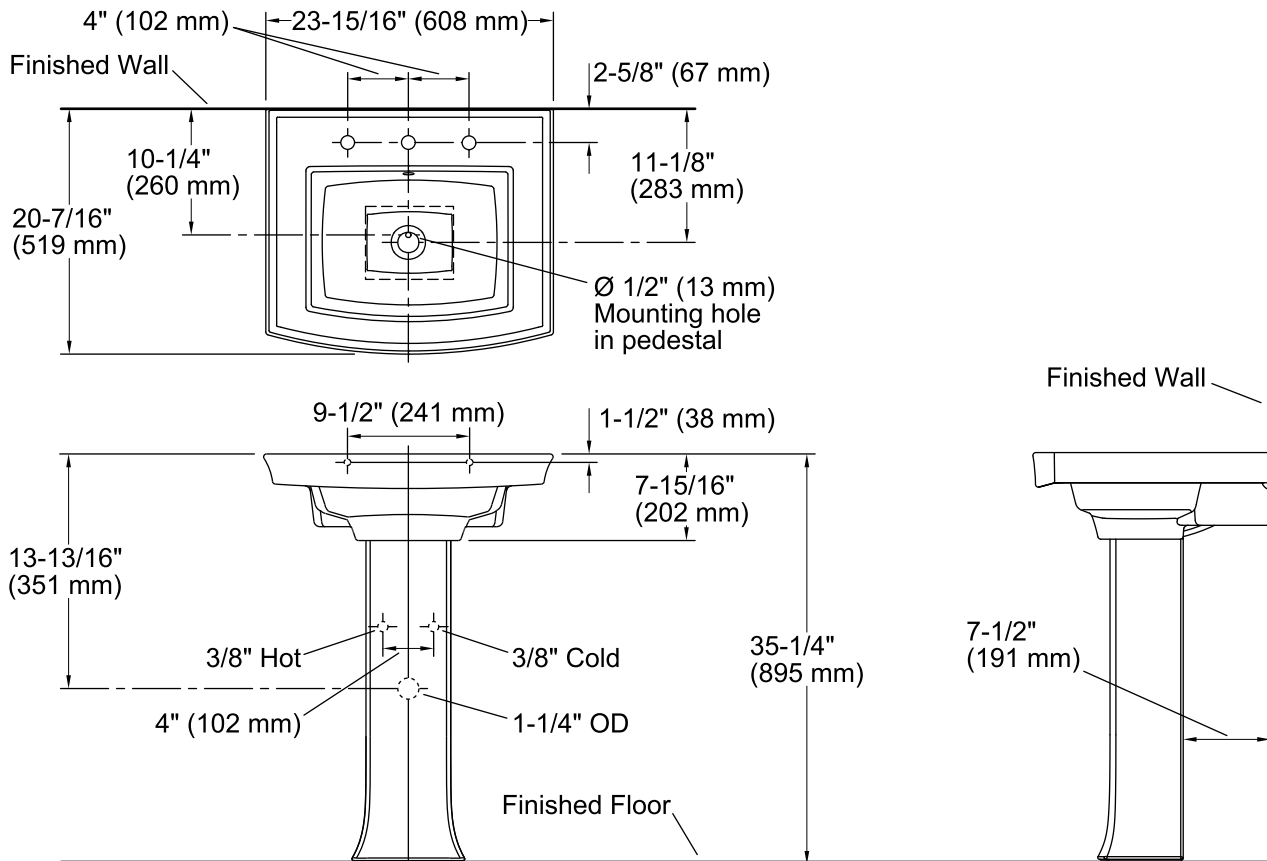

Features

- 8-inch center faucet holes.
- Classic rectangular basin.
- Overflow drain.
- Combination consists of the K-2358-8 basin and the K-2357 pedestal.
- Coordinates with other products in the Archer collection.

Material

- Vitreous china.

Installation

- Pedestal

Recommended Accessories

- K-7605-P Angle Supply with Stop (pair)
- K-8998 P-Trap

Components

Product includes:

- K-2357 Bathroom Sink Pedestal
- K-2358-8 Pedestal Bathroom Sink Basin
- Additional included component/s: Pedestal hardware pack, and rubber pads.

Codes/Standards

ASME A112.19.2/CSA B45.1

KOHLER® One-Year Limited Warranty

Technical Information

All product dimensions are nominal.

Bowl configuration:	Single
Installation:	Pedestal
Bowl area (Only):	Length: 16-1/4" (413 mm) Width: 11-15/16" (303 mm) Water depth: 4" (102 mm)
Number of deck holes:	3
Faucet hole(s):	1-3/8" (35 mm)
Drain hole:	1-3/4" (44 mm)