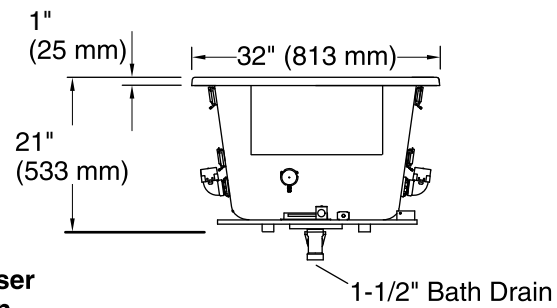

THE BOLD LOOK
OF **KOHLER**®

No change in measurement if connected with drain illustrated. (K-7272)

Control Access
 30" (762 mm) W
 x 15" (381 mm) H
 Min

Required Electrical Service

One circuit required, protected with Class A Ground-Fault Circuit-Interrupter (GFCI) or Residual Current Device (RCD).

Amplifier, Heated Surface: 120 V, 15 A, 50/60 Hz

Technical Information

All product dimensions are nominal.

Installation:	Drop-in, Under-mount
Drain location:	End
Basin area, bottom:	42" x 23-1/2" (1067 mm x 597 mm)
Basin area, top:	55-1/8" x 27-1/8" (1400 mm x 689 mm)
Weight:	85 lbs (38.6 kg)
Minimum floor load:	59 lbs/ft ² (288.1 kg/m ²)
Water capacity:	81 gal (306.6 L)
Cutout:	Drop-in, 59-1/2" x 31-1/2" (1511 mm x 800 mm)
Electrical component rating:	Amplifier: 120 V, 50/60 Hz Heated Surface: 120 V, 0.5 A, 50/60 Hz, 65 W
Minimum flat for door:	2" (51 mm)