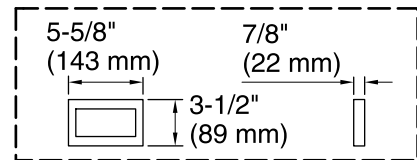

No change in measurement if connected with drain illustrated. (K-7272)

Control Access
30" (762 mm) W
x 15" (381 mm) H
Min