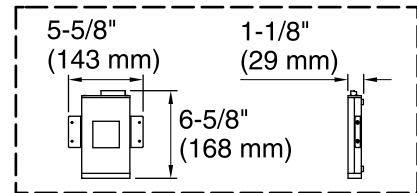

No change in measurement if connected with drain illustrated. (K-7272)

Control Access
30" (762 mm) W
x 15" (381 mm) H
Min