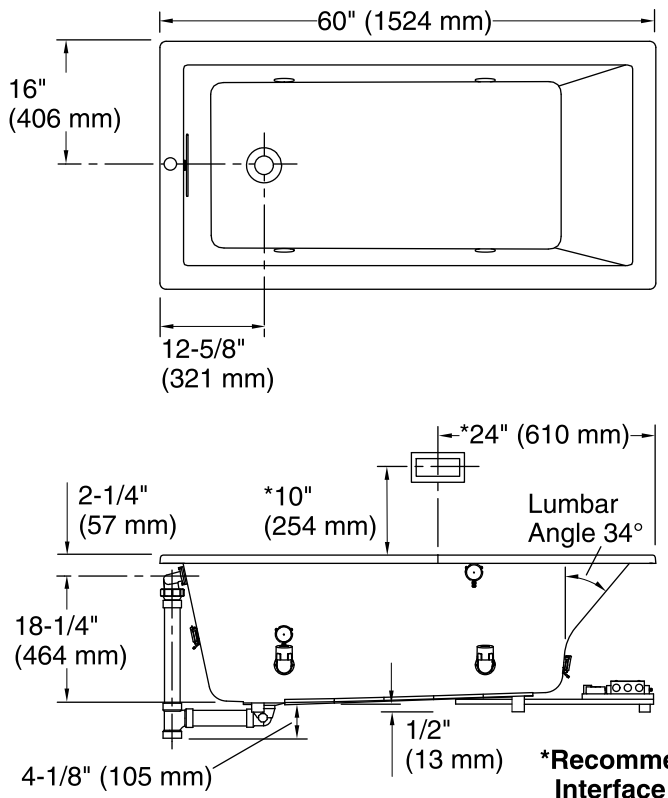

THE BOLD LOOK
OF **KOHLER**®

No change in measurement if connected with drain illustrated. (K-7272)

Control Access
 30" (762 mm) W
 x 15" (381 mm) H
 Min

Required Electrical Service

One circuit required, protected with Class A Ground-Fault Circuit-Interrupter (GFCI) or Residual Current Device (RCD).

Amplifier, Heated Surface: 120 V, 15 A, 50/60 Hz

Technical Information

All product dimensions are nominal.

Installation:	Drop-in, Under-mount
Drain location:	End
Basin area, bottom:	42" x 23-1/2" (1067 mm x 597 mm)
Basin area, top:	55-1/8" x 27-1/8" (1400 mm x 689 mm)
Weight:	85 lbs (38.6 kg)
Minimum floor load:	59 lbs/ft ² (288.1 kg/m ²)
Water capacity:	81 gal (306.6 L)
Cutout:	Drop-in, 59-1/2" x 31-1/2" (1511 mm x 800 mm)
Electrical component rating:	Amplifier: 120 V, 50/60 Hz Heated Surface: 120 V, 0.5 A, 50/60 Hz, 65 W
Minimum flat for door:	2" (51 mm)

Notes

Measure your actual product for rough-in details. Install this product according to the installation instructions.

The hot water supply should be 70% of the capacity of the bath or greater. Installations will vary.