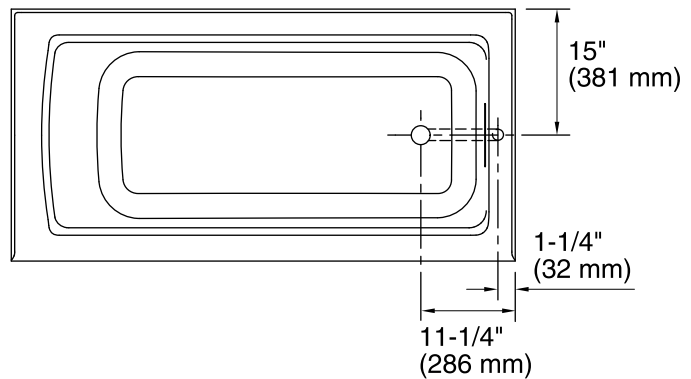

Features

- Comfort Depth® design offers a convenient 19-inch step-over height while retaining the same depth as a standard 21-inch bath.
- Molded lumbar support offers extra comfort while bathing.
- Slotted overflow allows for deep soaking.
- Integral apron.
- Integral flange helps prevent water from seeping behind wall and simplifies alcove installation.
- Textured bottom surface
- Right-hand drain.
- Coordinates with other products in the Archer collection.

No change in measurements if connected with drain illustrated. (K-7272)

Technical Information

All product dimensions are nominal.

Installation:	3-Wall Alcove
Drain location:	Right
Basin area, bottom:	45-1/8" x 19-11/16" (1146 mm x 500 mm)
Basin area, top:	52-1/8" x 22-1/16" (1324 mm x 560 mm)
Weight:	73 lbs (33.1 kg)
Minimum floor load:	46 lbs/ft ² (224.6 kg/m ²)
Water depth:	15-1/8" (384 mm)
Water capacity:	57 gal (215.8 L)
Minimum flat for door:	2" (51 mm)