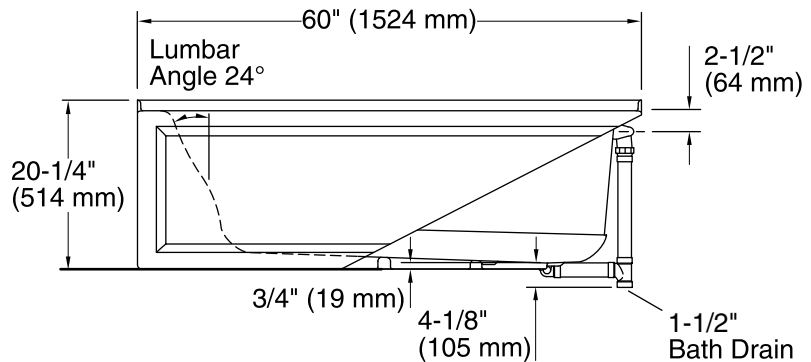

No change in measurements if connected with drain illustrated. (K-7272)

Technical Information

All product dimensions are nominal.

Installation:	3-Wall Alcove
Drain location:	Right
Basin area, bottom:	45-1/8" x 19-11/16" (1146 mm x 500 mm)
Basin area, top:	52-1/8" x 22-1/16" (1324 mm x 560 mm)
Weight:	73 lbs (33.1 kg)
Minimum floor load:	46 lbs/ft ² (224.6 kg/m ²)
Water depth:	15-1/8" (384 mm)
Water capacity:	57 gal (215.8 L)
Minimum flat for door:	2" (51 mm)