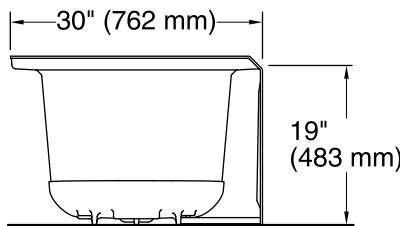

No change in measurements if connected with drain illustrated. (K-7272)

Technical Information

All product dimensions are nominal.

Installation:	3-Wall Alcove
Drain location:	Right
Basin area, bottom:	45-1/8" x 19-11/16" (1146 mm x 500 mm)
Basin area, top:	52-1/8" x 22-1/16" (1324 mm x 560 mm)
Weight:	73 lbs (33.1 kg)
Minimum floor load:	46 lbs/ft ² (224.6 kg/m ²)
Water depth:	15-1/8" (384 mm)
Water capacity:	57 gal (215.8 L)
Minimum flat for door:	2" (51 mm)