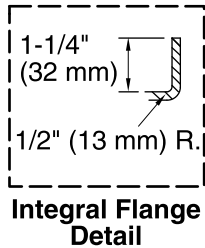

No change in measurements if connected with drain illustrated. (K-7272)

Technical Information

All product dimensions are nominal.

Installation:	3-Wall Alcove
Drain location:	Right
Basin area, bottom:	45-1/8" x 19-11/16" (1146 mm x 500 mm)
Basin area, top:	52-1/8" x 22-1/16" (1324 mm x 560 mm)
Weight:	73 lbs (33.1 kg)
Minimum floor load:	46 lbs/ft ² (224.6 kg/m ²)
Water depth:	15-1/8" (384 mm)
Water capacity:	57 gal (215.8 L)
Minimum flat for door:	2" (51 mm)