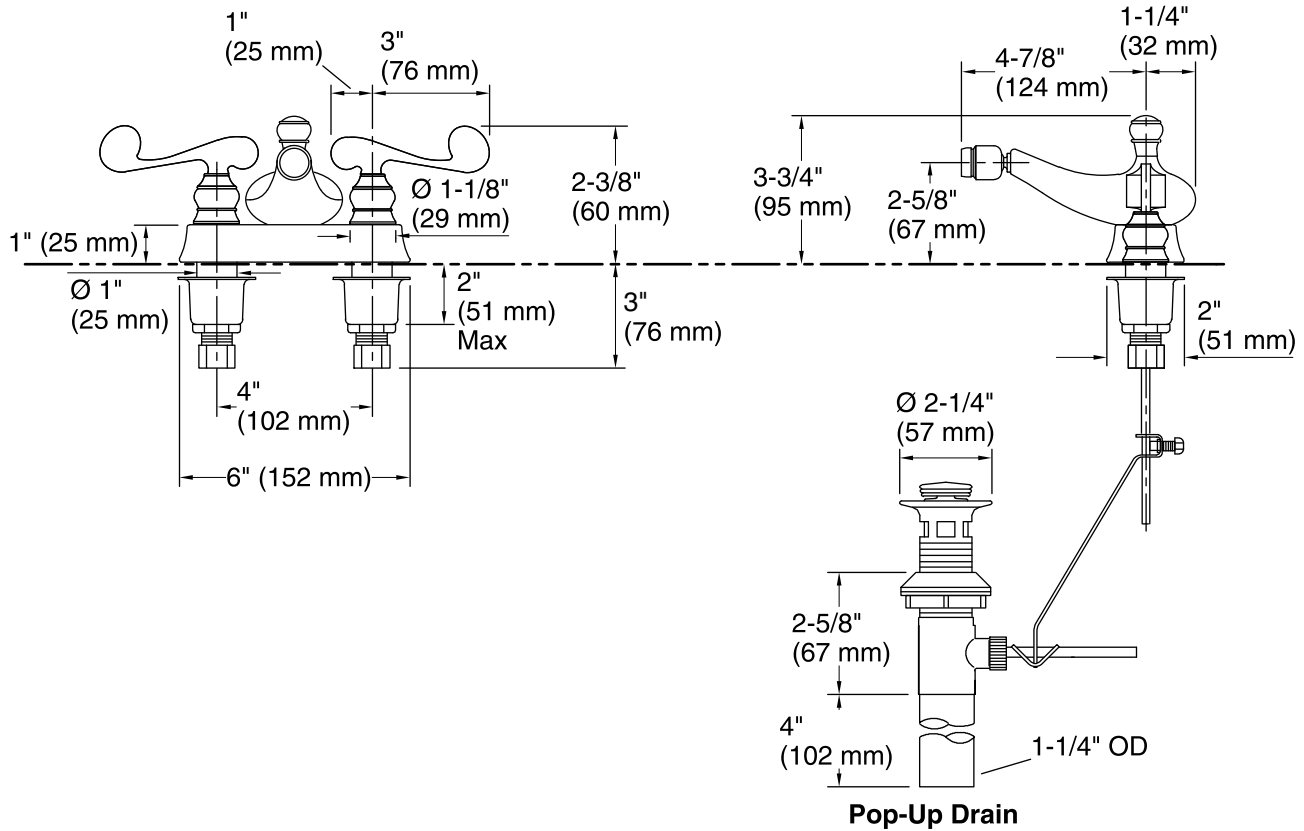

Technical Information

All product dimensions are nominal.

Notes

Install this product according to the installation instructions.