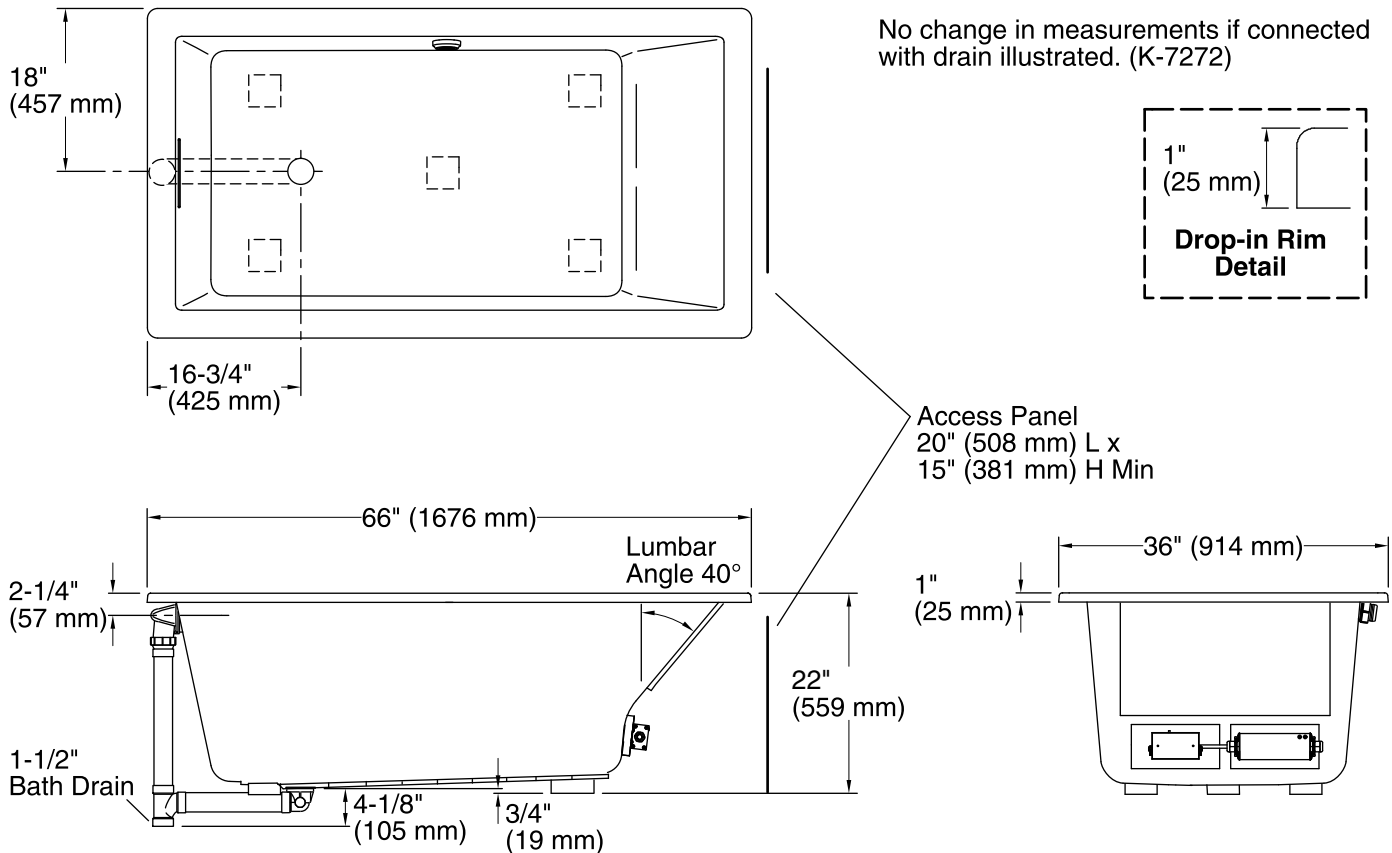

Required Electrical Service

One circuit required, protected with Class A Ground-Fault Circuit-Interrupter (GFCI) or Residual Current Device (RCD).

Heated Surface: 120 V, 15 A, 60 Hz

Technical Information

All product dimensions are nominal.

Installation:	Drop-in, Under-mount
Drain location:	End
Basin area, bottom:	44-1/2" x 26-1/2" (1130 mm x 673 mm)
Basin area, top:	60-1/4" x 30-1/4" (1530 mm x 768 mm)
Weight:	86 lbs (39 kg)
Minimum floor load:	58 lbs/ft² (283.2 kg/m²)
Water depth:	17-3/4" (451 mm)
Water capacity:	102 gal (386.1 L)
Cutout:	Drop-in, 65" x 35" (1651 mm x 889 mm)
Electrical component rating:	Heated Surface: 120 V, 0.5 A, 60 Hz, 65 W
Minimum flat for door:	2-7/16" (61 mm)

Notes

Measure your actual product for rough-in details. Install this product according to the installation instructions.

The hot water supply should be 70% of the capacity of the bath or greater. Installations will vary.

Kit is required for under-mount installations (sold separately).