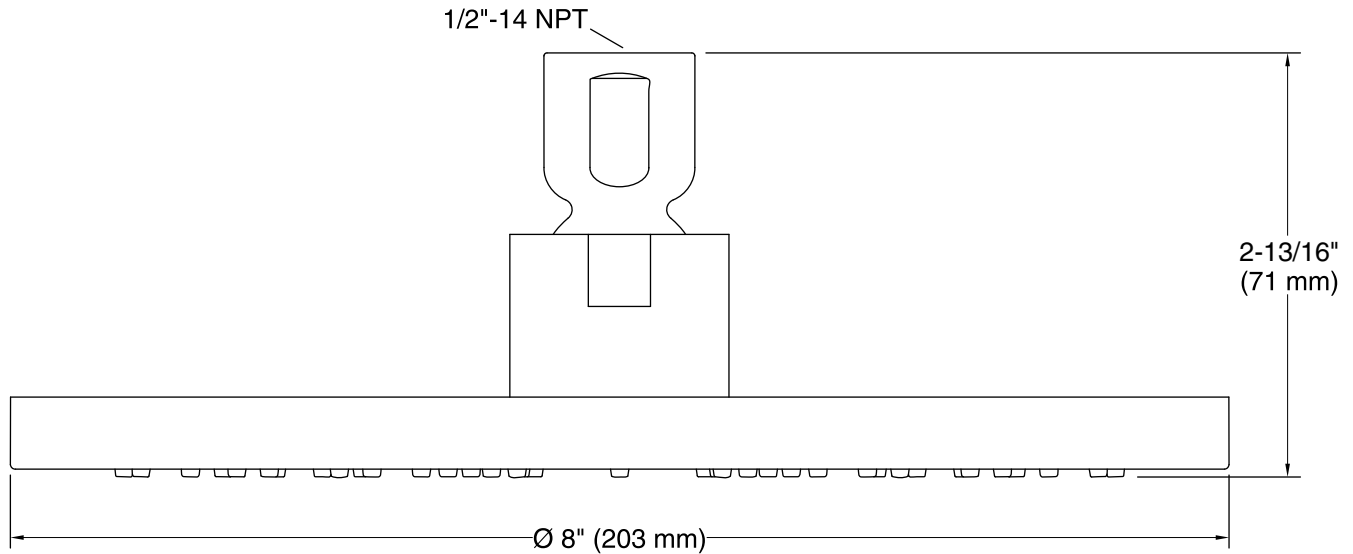

Features

- Single-function Rain showerhead.
- MasterClean™ spray nozzles prohibit mineral buildup for easy cleaning.
- Katalyst® Spray Technology with air induction ball joint.
- Optimized sprayface for maximum performance.
- 1.75 gallon (6.6 L) per minute flow rate.

Material

- Solid brass construction.

Installation

- 1/2" - 14 NPT connection.

Codes/Standards

ASME A112.18.1/CSA B125.1
DOE - Energy Policy Act 1992
EPA WaterSense®
California Energy Commission (CEC)

KOHLER® Faucet Lifetime Limited Warranty

Technical Information

All product dimensions are nominal.

Showerhead/Body Spray:

Rated maximum flow: 1.75 gal/min (6.6 l/min)

Pressure: 80 psi (5.5 bar)

Notes

For use with automatic compensating valves rated at 1.5 gal/min (5.7 l/min) or less.