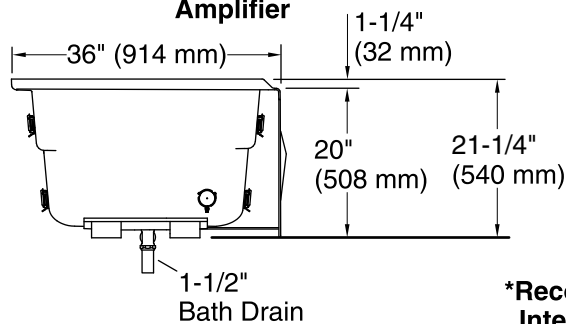

☐ Recommended Faucet Location

User Interface

Integral Flange Detail

Amplifier

***Recommended User Interface Location**

Required Electrical Service

One circuit required, protected with Class A Ground-Fault Circuit-Interrupter (GFCI) or Residual Current Device (RCD).

Amplifier: 120 V, 15 A, 50/60 Hz

Technical Information

All product dimensions are nominal.

Installation: 3-Wall Alcove

Drain location: Right

Basin area, bottom: 48" x 24" (1219 mm x 610 mm)

Basin area, top: 59" x 30" (1499 mm x 762 mm)

Weight: 76 lbs (34.5 kg)

Minimum floor load: 45 lbs/ft² (219.7 kg/m²)

Water depth: 14" (356 mm)

Water capacity: 67 gal (253.6 L)

Electrical component rating: Amplifier: 120 V, 50/60 Hz

Minimum flat for door: 1-15/16" (49 mm)

Notes

Measure your actual product for rough-in details. Install this product according to the installation instructions.

The hot water supply should be 70% of the capacity of the bath or greater. Installations will vary.