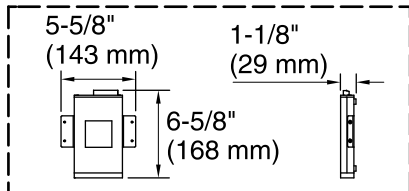

No change in measurements if connected with drain illustrated. (K-7161-AF)

☐ Recommended Faucet Location

Amplifier

Required Electrical Service

One circuit required, protected with Class A Ground-Fault Circuit-Interrupter (GFCI) or Residual Current Device (RCD).

Amplifier: 120 V, 15 A, 50/60 Hz

Technical Information

All product dimensions are nominal.

Installation: 3-Wall Alcove

Drain location: Right

Basin area, bottom: 48" x 24" (1219 mm x 610 mm)

Basin area, top: 59" x 30" (1499 mm x 762 mm)

Weight: 76 lbs (34.5 kg)

Minimum floor load: 45 lbs/ft² (219.7 kg/m²)

Water depth: 14" (356 mm)

Water capacity: 67 gal (253.6 L)

Electrical component rating: Amplifier: 120 V, 50/60 Hz

Minimum flat for door: 1-15/16" (49 mm)

Notes

Measure your actual product for rough-in details. Install this product according to the installation instructions.

The hot water supply should be 70% of the capacity of the bath or greater. Installations will vary.

Control amplifier fits 16" (406 mm) center studs. 25' (7.6 m) cables are included.

If installing a rim-mount faucet, make sure there is no interference above or below the deck before drilling any holes.