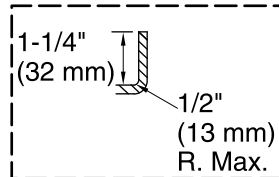

Integral Flange Detail