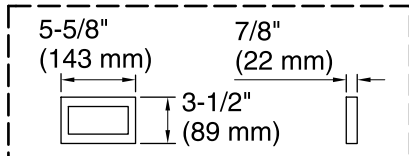

No change in measurements if connected with drain illustrated. (K-7161-AF)

☐ Recommended Faucet Location

User Interface