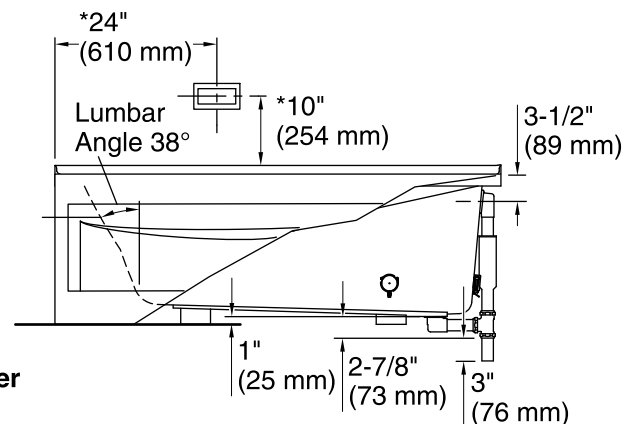

Required Electrical Service

One circuit required, protected with Class A Ground-Fault Circuit-Interrupter (GFCI) or Residual Current Device (RCD).

Amplifier: 120 V, 15 A, 50/60 Hz

Technical Information

All product dimensions are nominal.

Installation: 3-Wall Alcove

Drain location: Right

Basin area, bottom: 48" x 24" (1219 mm x 610 mm)

Basin area, top: 59" x 30" (1499 mm x 762 mm)

Weight: 76 lbs (34.5 kg)

Minimum floor load: 45 lbs/ft² (219.7 kg/m²)

Water depth: 14" (356 mm)

Water capacity: 67 gal (253.6 L)

Electrical component rating: Amplifier: 120 V, 50/60 Hz

Minimum flat for door: 1-15/16" (49 mm)

Notes

Measure your actual product for rough-in details. Install this product according to the installation instructions.

The hot water supply should be 70% of the capacity of the bath or greater. Installations will vary.

Control amplifier fits 16" (406 mm) center studs. 25' (7.6 m) cables are included.

If installing a rim-mount faucet, make sure there is no interference above or below the deck before drilling any holes.