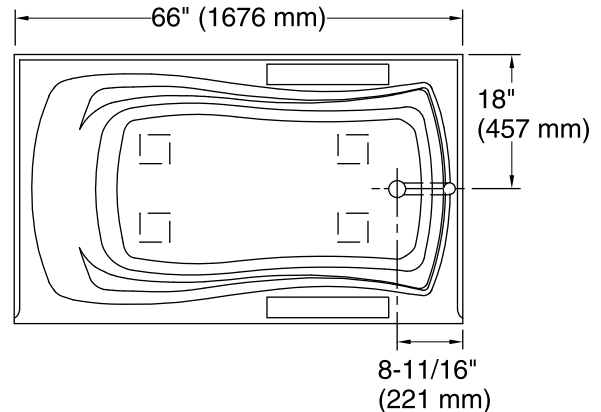

Required Electrical Service

One circuit required, protected with Class A Ground-Fault Circuit-Interrupter (GFCI) or Residual Current Device (RCD).

Amplifier: 120 V, 15 A, 50/60 Hz

Technical Information

All product dimensions are nominal.

Installation: 3-Wall Alcove

Drain location: Right

Basin area, bottom: 48" x 24" (1219 mm x 610 mm)

Basin area, top: 59" x 30" (1499 mm x 762 mm)

Weight: 76 lbs (34.5 kg)

Minimum floor load: 45 lbs/ft² (219.7 kg/m²)

Water depth: 14" (356 mm)

Water capacity: 67 gal (253.6 L)

Electrical component rating: Amplifier: 120 V, 50/60 Hz

Minimum flat for door: 1-15/16" (49 mm)

Notes

Measure your actual product for rough-in details. Install this product according to the installation instructions.

The hot water supply should be 70% of the capacity of the bath or greater. Installations will vary.

Control amplifier fits 16" (406 mm) center studs. 25' (7.6 m) cables are included.

If installing a rim-mount faucet, make sure there is no interference above or below the deck before drilling any holes.