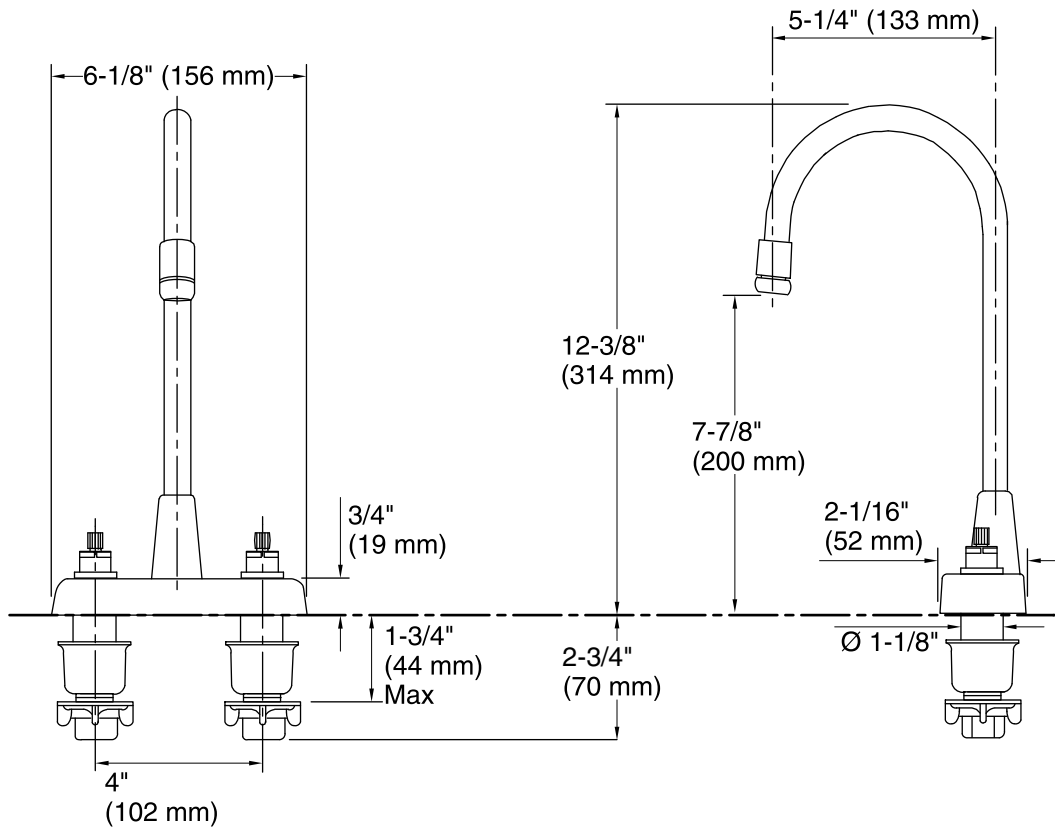

Features

- Brass valve bodies.
- Quarter-turn washerless ceramic disc valves.
- 5-1/4" (133 mm) spout reach.
- Standard aerator.
- Variety of handle style options.
- Less drain.
- 0.5 gal/min (1.9 l/min) maximum flow rate [max at 60 psi (4.14 bar)].

Color tiles intended for reference only.

Color	Code	Description
-------	------	-------------

	CP	Polished Chrome
--	----	-----------------

Technical Information

All product dimensions are nominal.

Faucet:

Flow rate: 0.5 gal/min (1.9 l/min)

Pressure: 60 psi (4.1 bar)

Spout:

Spout reach: 5-1/4" (133 mm)

Notes

Install this product according to the installation guide.