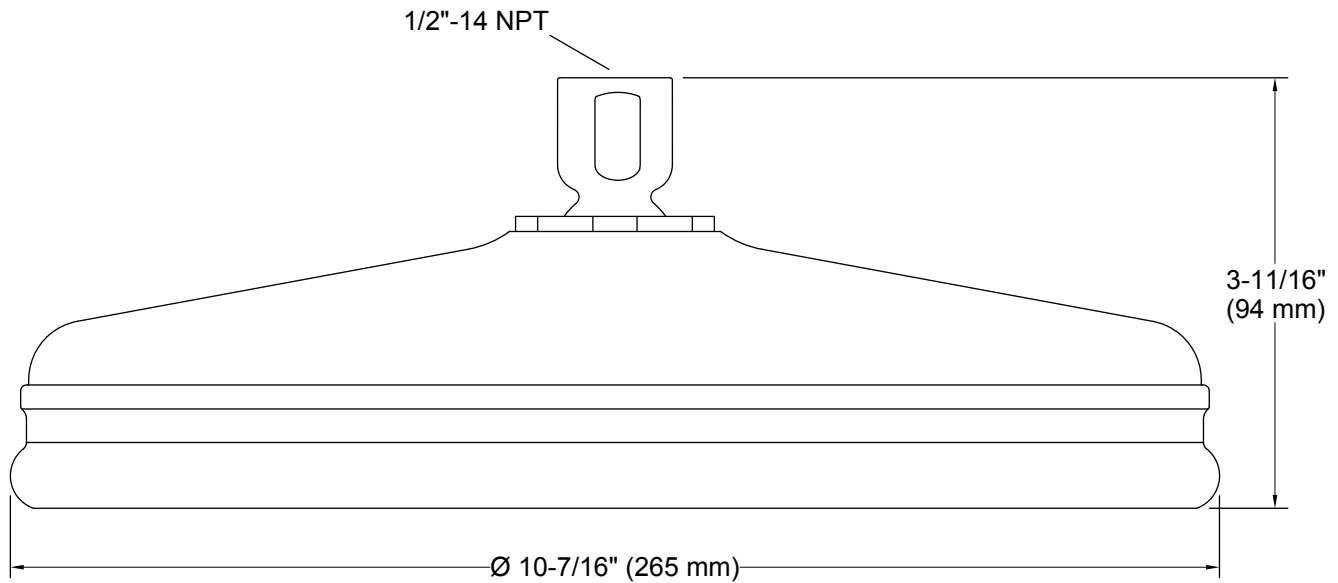

Material

- Solid brass construction.

Installation

- 1/2" - 14 NPT connection.

Codes/Standards

ASME A112.18.1/CSA B125.1

DOE - Energy Policy Act 1992

EPA WaterSense®

Technical Information

All product dimensions are nominal.

Showerhead/Body Spray:

Rated maximum flow: 1.75 gal/min (6.6 l/min)

Pressure: 80 psi (5.5 bar)

Notes

For use with automatic compensating valves rated at 1.4 gal/min (5.3 l/min) or less.