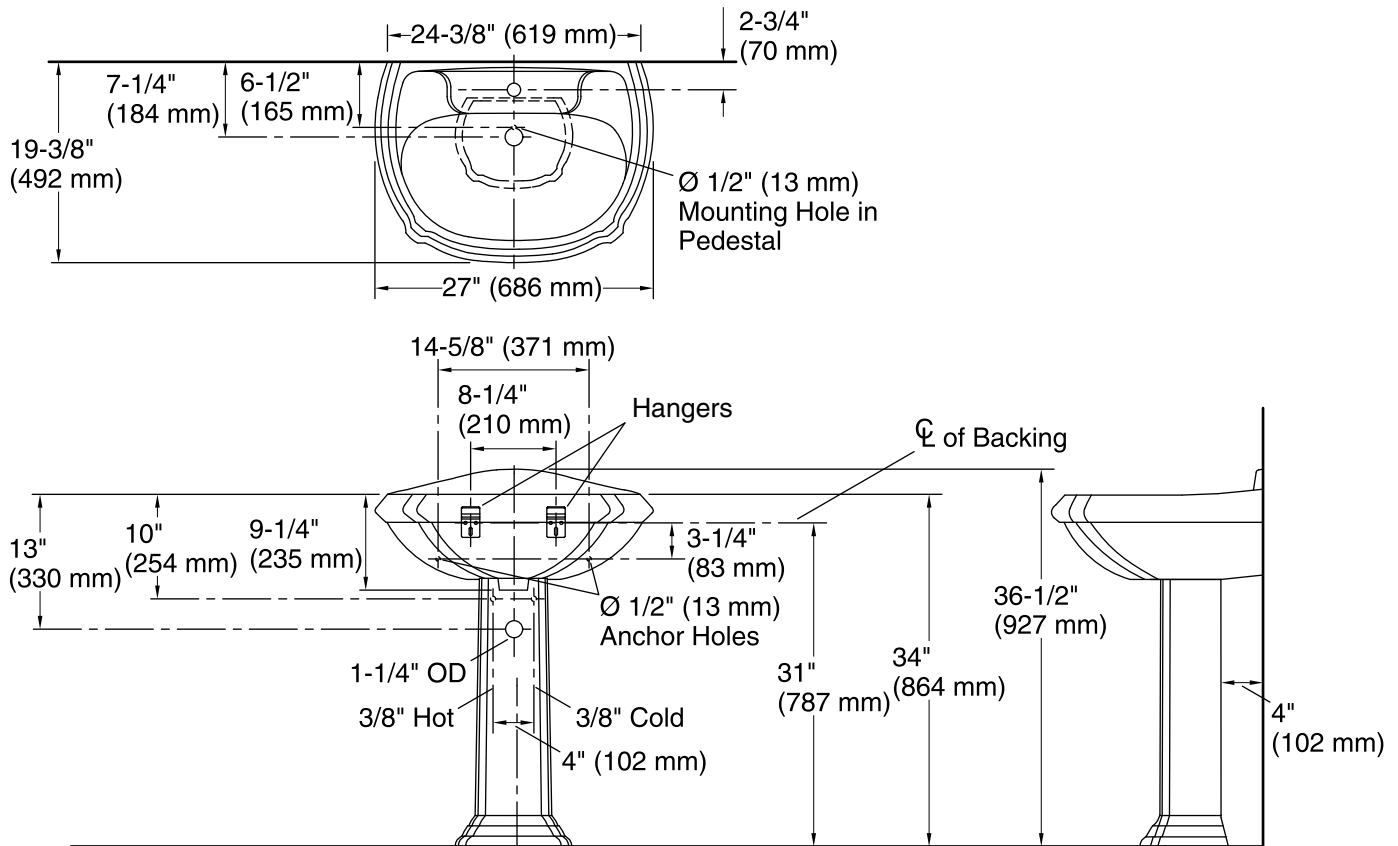

### Technical Information

All product dimensions are nominal.

Bowl configuration:	Single
Installation:	Pedestal
Bowl area (Only):	Length: 22" (559 mm) Width: 12" (305 mm) Water depth: 7-1/4" (184 mm)
Number of deck holes:	1
Faucet hole(s):	1-3/8" (35 mm)
Drain hole:	1-3/4" (44 mm)