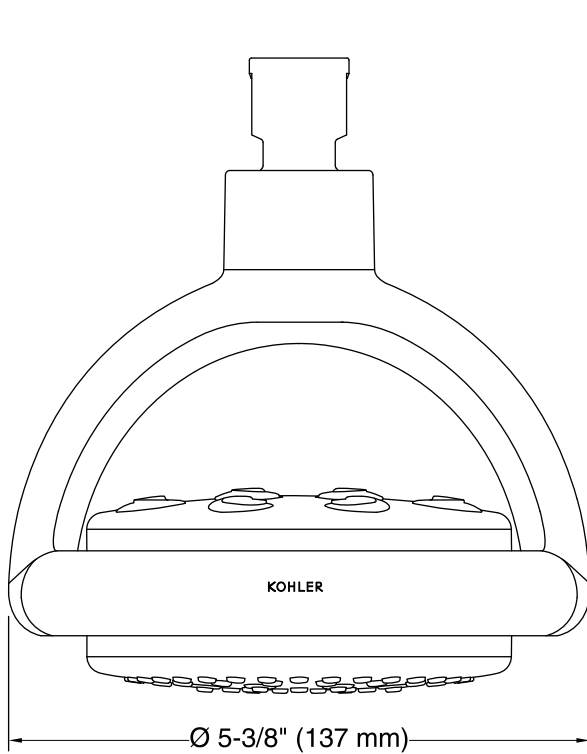

Features

- Flipstream® technology uses a single sprayhead for four unique, experiential spray patterns; Koverage™, Kotton™, Komotion™ and Kurrent™.
- Changing sprays is as easy as turning the head on its axis.
- 1.75 gal/min (6.6 l/min) maximum flow rate.
- 1/2" - 14 NPT connection.
- Showerarm and flange not included.

Water Conservation & Rebates

- WaterSense-labeled 1.75-gpm showerheads use up to 30 percent less water than standard 2.5-gpm showerheads while still meeting strict performance guidelines.
- This product can help a building earn Water Efficiency points in the LEED Green Building Rating System™.

Recommended Products/Accessories

K-7395 Shower Arm and Flange

Codes/Standards

ASME A112.18.1/CSA B125.1
DOE - Energy Policy Act 1992
EPA WaterSense®
California Energy Commission (CEC)

KOHLER® Faucet Lifetime Limited Warranty

Technical Information

All product dimensions are nominal.

Notes

Install this product according to the installation instructions.