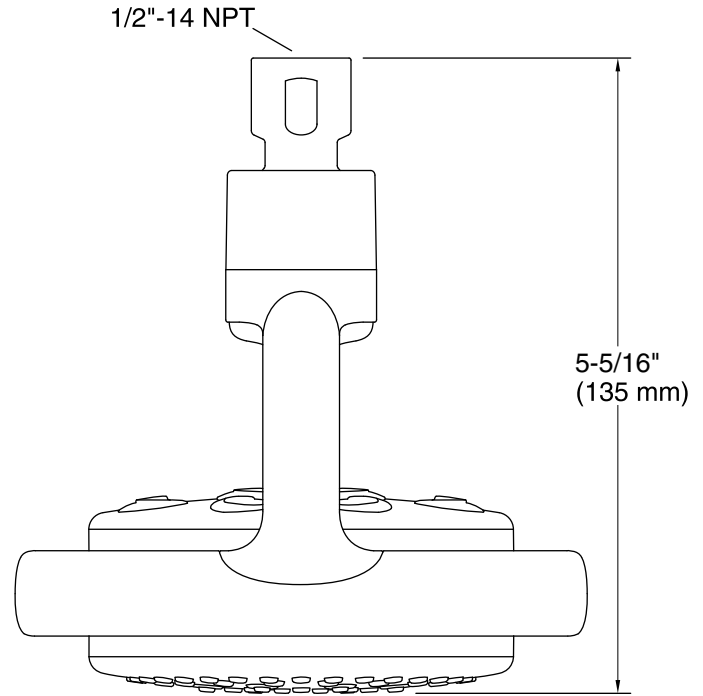

Water Conservation & Rebates

- WaterSense-labeled 1.75-gpm showerheads use up to 30 percent less water than standard 2.5-gpm showerheads while still meeting strict performance guidelines.
- This product can help a building earn Water Efficiency points in the LEED Green Building Rating System™.

Recommended Products/Accessories

K-7395 Shower Arm and Flange

Codes/Standards

ASME A112.18.1/CSA B125.1
DOE - Energy Policy Act 1992
EPA WaterSense®
California Energy Commission (CEC)

KOHLER® Faucet Lifetime Limited Warranty

Technical Information

All product dimensions are nominal.

Notes

Install this product according to the installation instructions.