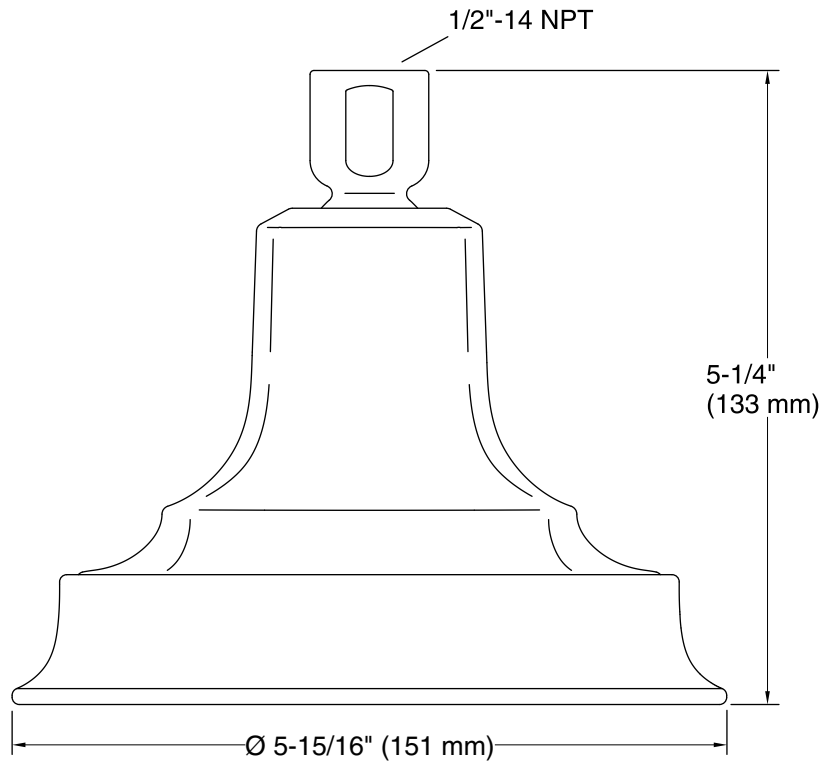

Technical Information

All product dimensions are nominal.

Showerhead/Body Spray:

Rated maximum flow: 2.5 gal/min (9.5 l/min)

Notes

Install this product according to the installation guide.