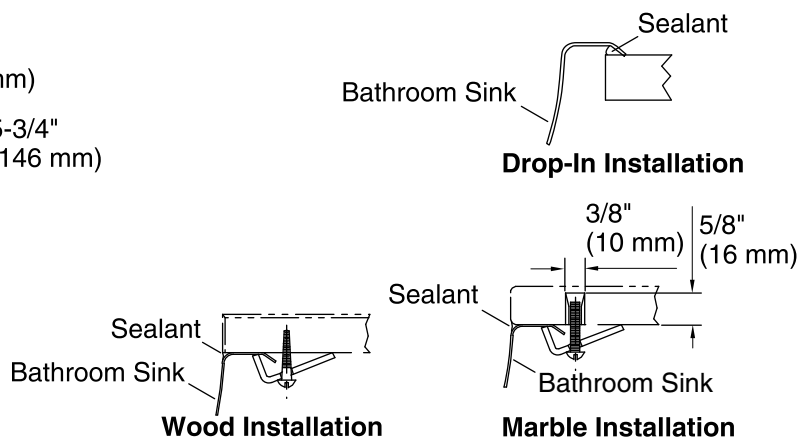

Features

- Oval basin.
- No faucet holes; requires wall- or counter-mount faucet.
- Fits standard 14- x 17-inch countertop cutout.

Material

- 20-gauge stainless steel.

Installation

- Drop-in or under-mount.

- 1193643 Basin Clamps
- Cutout template

ADA **CSA B651**

Codes/Standards

ASME A112.19.3/CSA B45.4
ADA
ICC/ANSI A117.1
CSA B651

KOHLER® One-Year Limited Warranty

See website for detailed warranty information.

Technical Information

All product dimensions are nominal.

Installation: Drop-in, Under-mount

Bowl area: Water depth: 5-3/8" (137 mm)

Drain hole: 1-5/8" (41 mm)

Template: 1248333-7, required, included

Notes

Install this product according to the installation instructions.