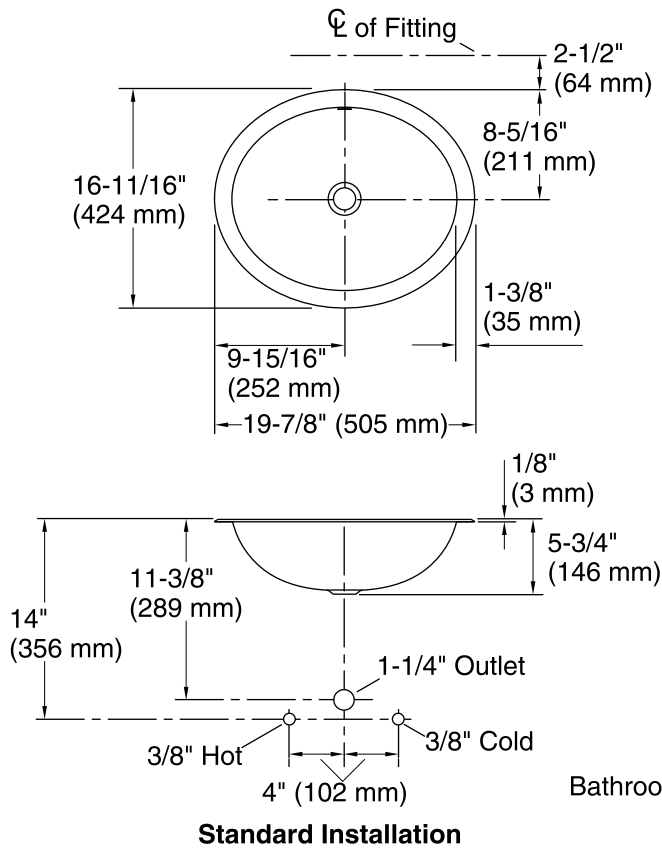

Features

- Oval basin.
- No faucet holes; requires wall- or counter-mount faucet.
- Fits standard 14- x 17-inch countertop cutout.

Material

- 20-gauge stainless steel.

Installation

- Drop-in or under-mount.

- 1193643 Basin Clamps
- Cutout template

ADA **CSA B651**

Codes/Standards

ASME A112.19.3/CSA B45.4
ADA
ICC/ANSI A117.1
CSA B651

KOHLER® One-Year Limited Warranty

See website for detailed warranty information.

Technical Information

All product dimensions are nominal.

Installation: Drop-in, Under-mount

Bowl area: Water depth: 5-3/8" (137 mm)

Drain hole: 1-5/8" (41 mm)

Template: 1248333-7, required, included

Notes

Install this product according to the installation instructions.