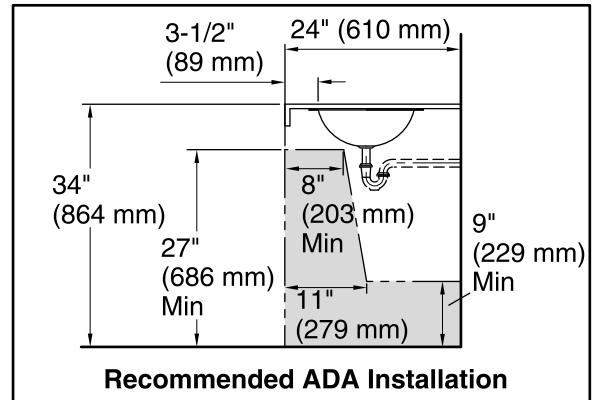

Features

- Oval basin.
- No faucet holes; requires wall- or counter-mount faucet.
- Fits standard 14- x 17-inch countertop cutout.

Material

- 20-gauge stainless steel.

Installation

- Drop-in or under-mount.

- 1193643 Basin Clamps
- Cutout template

ADA **CSA B651**

Codes/Standards

ASME A112.19.3/CSA B45.4
ADA
ICC/ANSI A117.1
CSA B651

KOHLER® One-Year Limited Warranty

See website for detailed warranty information.

Technical Information

All product dimensions are nominal.

Installation: Drop-in, Under-mount

Bowl area: Water depth: 5-3/8" (137 mm)

Drain hole: 1-5/8" (41 mm)

Template: 1248333-7, required, included

Notes

Install this product according to the installation instructions.