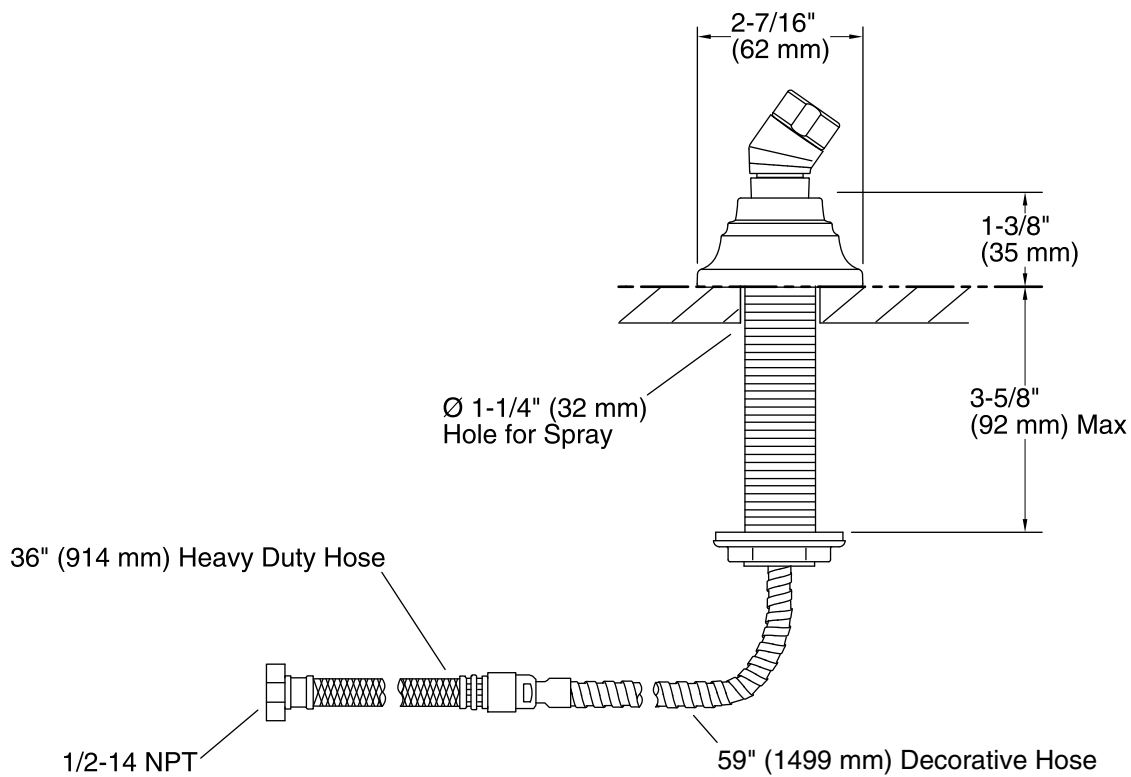

Features

- Includes handshower hose.
- Handshower sold separately.
- Coordinates with Bancroft faucets and accessories.

Material

- Solid brass construction.
- KOHLER finishes resist corrosion and tarnish.

Installation

- Bath- or deck-mount installation.

Optional Accessories

79583 Roughing-in Kit for Deck-Mount Handshowers

Codes/Standards

None Applicable

KOHLER® Faucet Lifetime Limited Warranty

See website for detailed warranty information.

Technical Information

All product dimensions are nominal.

Notes

Install this product according to the installation guide.