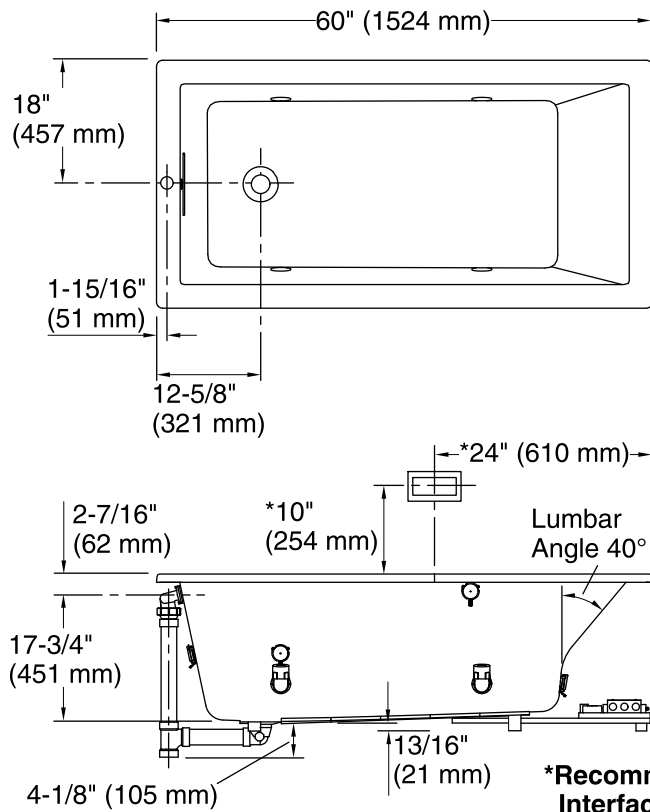

12-4-2018 11:30 - US/CA

THE BOLD LOOK  
OF **KOHLER**®

No change in measurement if connected with drain illustrated. (K-7272)

Control Access  
30" (762 mm) W  
x 15" (381 mm) H  
Min

**\*Recommended User Interface Location**

### Technical Information

All product dimensions are nominal.

Installation:	Drop-in, Under-mount
Drain location:	End
Basin area, bottom:	39-9/16" x 24-11/16" (1005 mm x 627 mm)
Basin area, top:	53-5/8" x 29-1/2" (1362 mm x 749 mm)
Weight:	85 lbs (38.6 kg)
Minimum floor load:	52 lbs/ft <sup>2</sup> (253.9 kg/m <sup>2</sup> )
Water depth:	17-1/8" (435 mm)
Water capacity:	81 gal (306.6 L)
Cutout:	Drop-in, 59-1/2" x 35-1/2" (1511 mm x 902 mm)
Electrical component rating:	Amplifier: 120 V, 50/60 Hz Heated Surface: 120 V, 0.5 A, 50/60 Hz, 65 W
Minimum flat for door:	2-11/16" (68 mm)