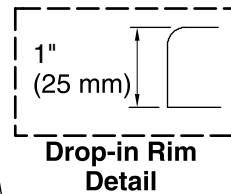

12-4-2018 11:30 - US/CA

THE BOLD LOOK  
OF **KOHLER**®

No change in measurement if connected with drain illustrated. (K-7272)

Control Access  
30" (762 mm) W  
x 15" (381 mm) H  
Min

**\*Recommended User Interface Location**