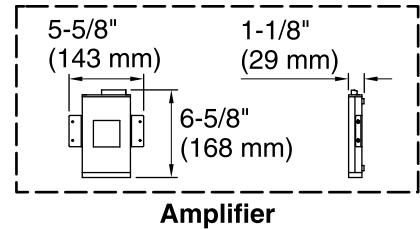

12-4-2018 11:30 - US/CA

THE BOLD LOOK  
OF **KOHLER**®

No change in measurement if connected with drain illustrated. (K-7272)

Control Access  
30" (762 mm) W  
x 15" (381 mm) H  
Min

**\*Recommended User Interface Location**

### Technical Information

All product dimensions are nominal.

Installation:	Drop-in, Under-mount
Drain location:	End
Basin area, bottom:	39-9/16" x 24-11/16" (1005 mm x 627 mm)
Basin area, top:	53-5/8" x 29-1/2" (1362 mm x 749 mm)
Weight:	85 lbs (38.6 kg)
Minimum floor load:	52 lbs/ft <sup>2</sup> (253.9 kg/m <sup>2</sup> )
Water depth:	17-1/8" (435 mm)
Water capacity:	81 gal (306.6 L)
Cutout:	Drop-in, 59-1/2" x 35-1/2" (1511 mm x 902 mm)
Electrical component rating:	Amplifier: 120 V, 50/60 Hz Heated Surface: 120 V, 0.5 A, 50/60 Hz, 65 W
Minimum flat for door:	2-11/16" (68 mm)