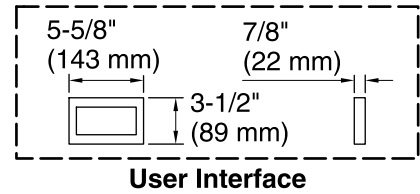

12-4-2018 11:30 - US/CA

THE BOLD LOOK  
OF **KOHLER**®

No change in measurement if connected with drain illustrated. (K-7272)

Control Access  
30" (762 mm) W  
x 15" (381 mm) H  
Min

**\*Recommended User Interface Location**