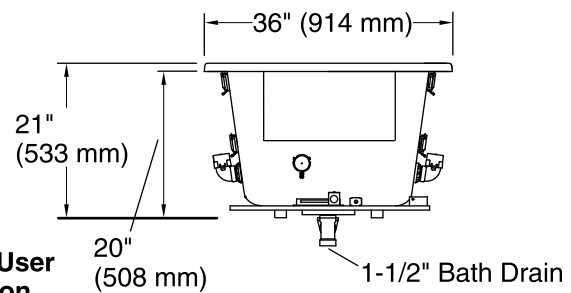

12-4-2018 11:30 - US/CA

THE BOLD LOOK  
OF **KOHLER**®

No change in measurement if connected with drain illustrated. (K-7272)

Control Access  
30" (762 mm) W  
x 15" (381 mm) H  
Min

**\*Recommended User Interface Location**

### Technical Information

All product dimensions are nominal.

Installation:	Drop-in, Under-mount
Drain location:	End
Basin area, bottom:	39-9/16" x 24-11/16" (1005 mm x 627 mm)
Basin area, top:	53-5/8" x 29-1/2" (1362 mm x 749 mm)
Weight:	85 lbs (38.6 kg)
Minimum floor load:	52 lbs/ft <sup>2</sup> (253.9 kg/m <sup>2</sup> )
Water depth:	17-1/8" (435 mm)
Water capacity:	81 gal (306.6 L)
Cutout:	Drop-in, 59-1/2" x 35-1/2" (1511 mm x 902 mm)
Electrical component rating:	Amplifier: 120 V, 50/60 Hz Heated Surface: 120 V, 0.5 A, 50/60 Hz, 65 W
Minimum flat for door:	2-11/16" (68 mm)