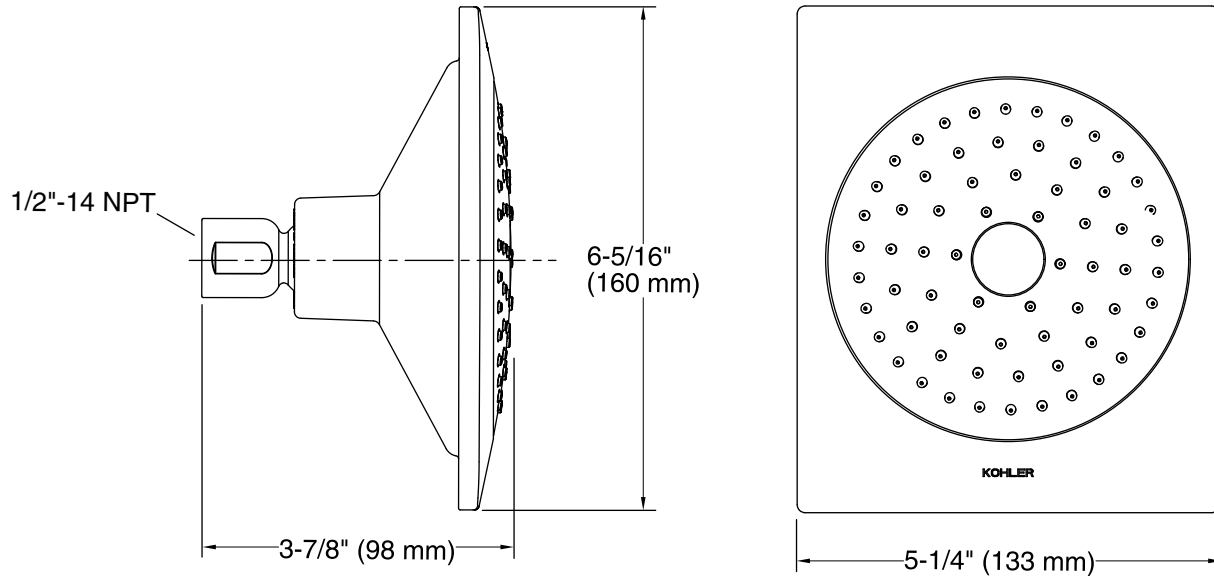

Features

- Katalyst® air-induction technology maximizes the air/water mix for a powerful, even flow
- MasterClean™ sprayface resists hard water build-up and is easy to clean.
- Single-function showerhead with 48 translucent nozzles.
- 4-1/2" (114 mm) diameter sprayface.
- 1.75 gpm (6.6 lpm) flow rate.
- Complements the Loure® collection.

	CP	Polished Chrome
	SN	Vibrant® Polished Nickel
	BN	Vibrant® Brushed Nickel

Technical Information

All product dimensions are nominal.

Showerhead/Body Spray:

Rated maximum flow: 1.75 gal/min (6.6 l/min)

Pressure: 80 psi (5.5 bar)