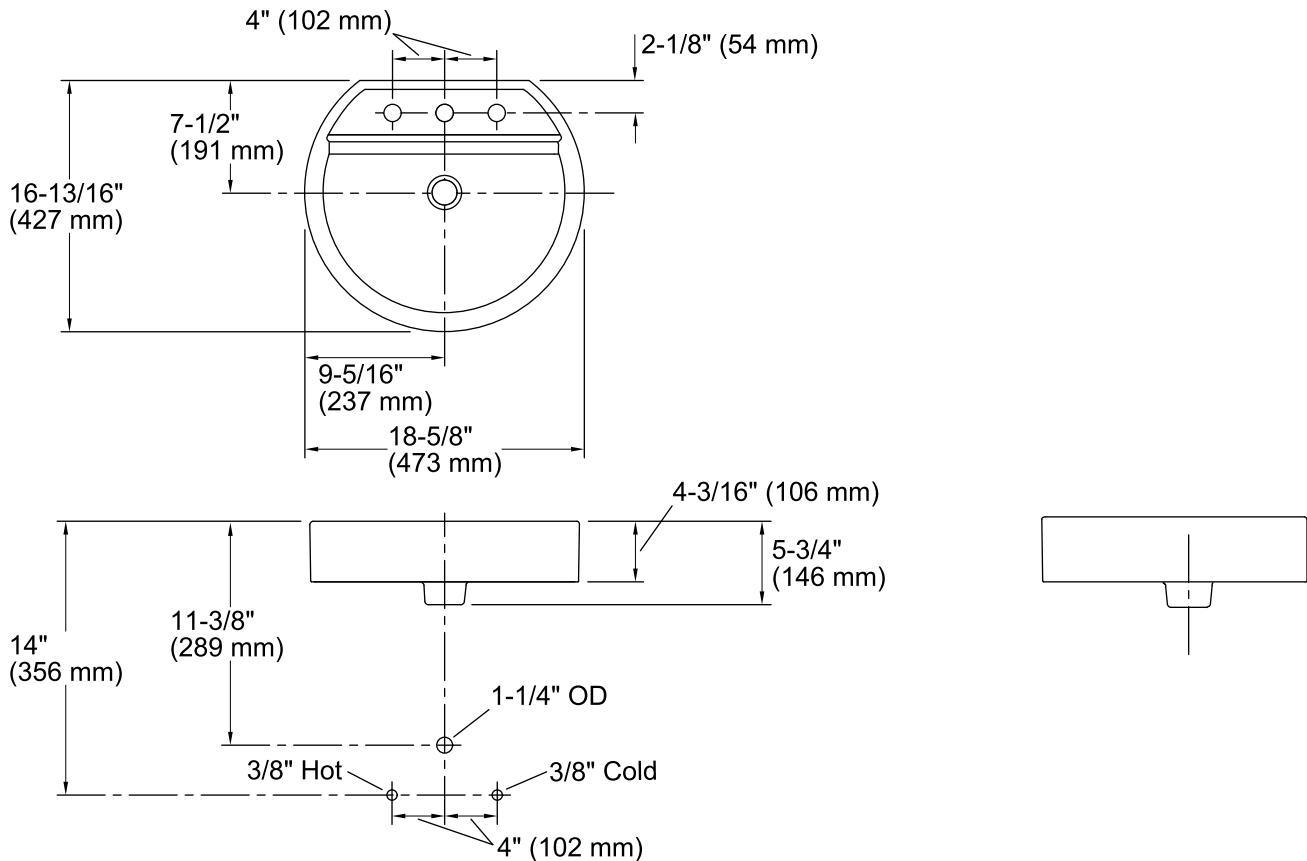

### Technical Information

All product dimensions are nominal.

Bowl configuration:	Single
Installation:	Vessel
Bowl area:	Length: 17-9/16" (446 mm) Width: 12-3/16" (310 mm) Water depth: 3-3/4" (95 mm)
Number of deck holes:	3
Drain hole:	1-3/4" (44 mm)
Template:	1020953-7, required, included