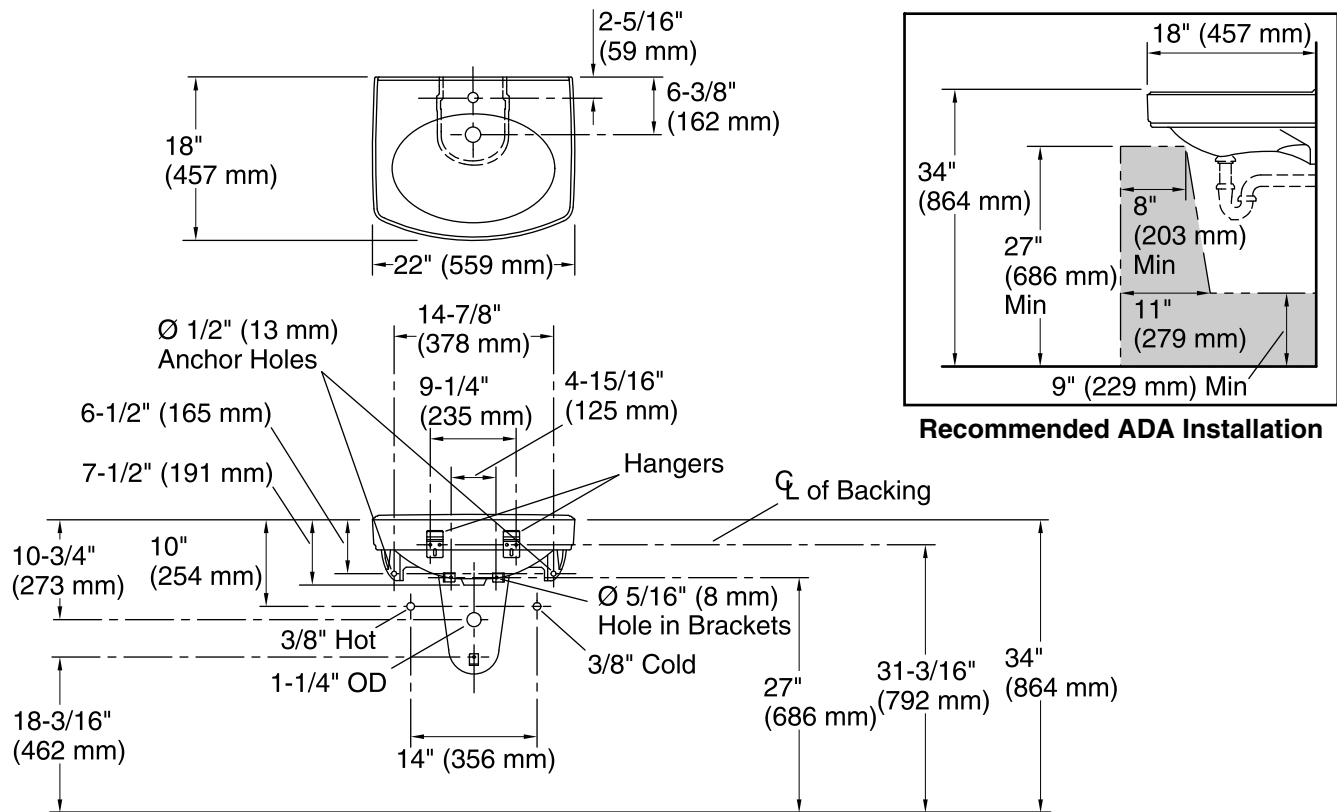

## Technical Information

All product dimensions are nominal.

- Bowl configuration: Single
- Installation: Wall-mount
- Bowl area (Only): Length: 18" (457 mm)  
Width: 12" (305 mm)  
Water depth: 4" (102 mm)
- Number of deck holes: 1
- Faucet hole(s): 1-3/8" (35 mm)
- Drain hole: 1-3/4" (44 mm)