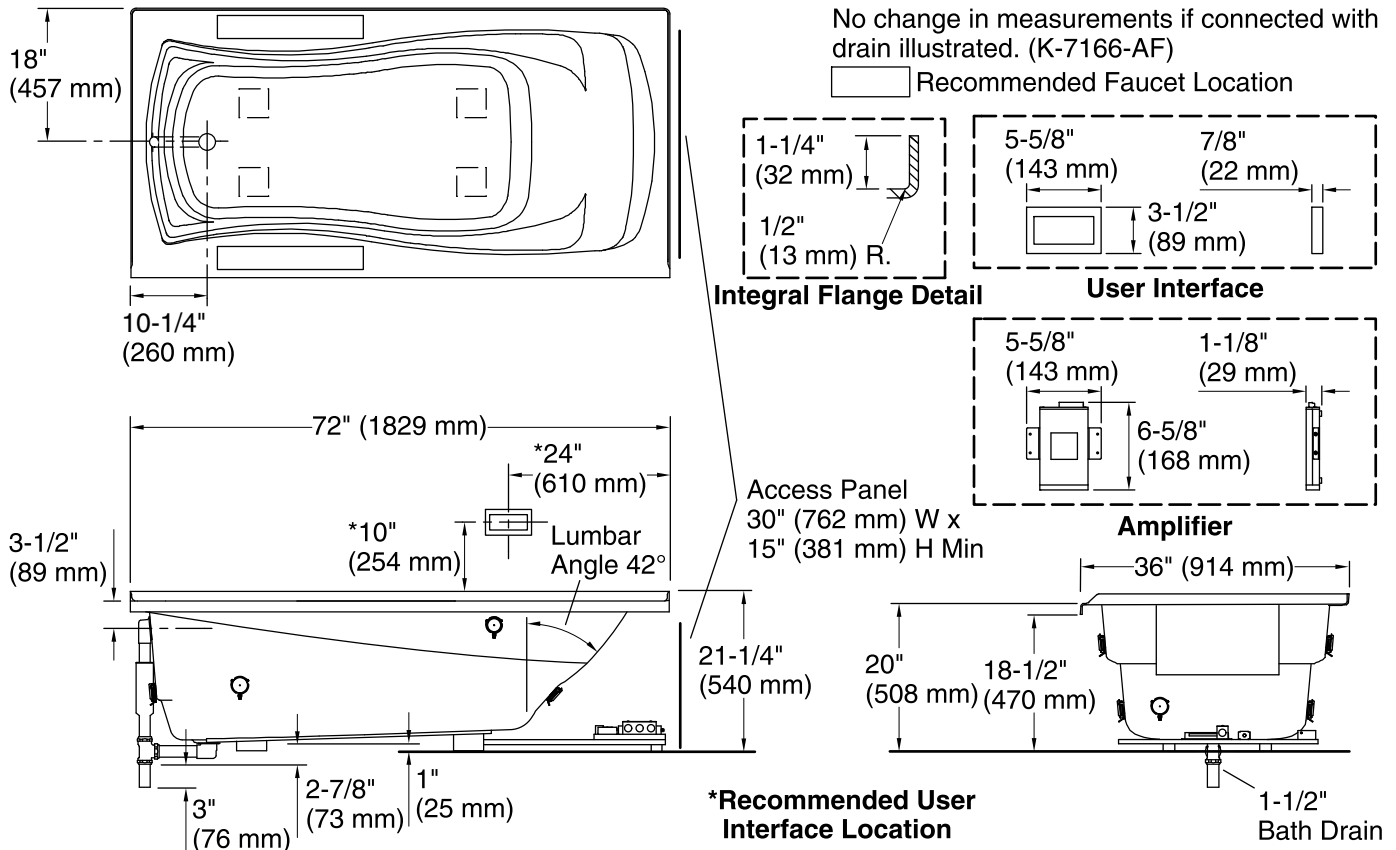

Required Electrical Service

One circuit required, protected with Class A Ground-Fault Circuit-Interrupter (GFCI) or Residual Current Device (RCD).

Amplifier, Heated Surface: 120 V, 15 A, 50/60 Hz

Technical Information

All product dimensions are nominal.

Installation:	Three-wall alcove
Drain location:	Left
Basin area, bottom:	50" x 24" (1270 mm x 610 mm)
Basin area, top:	65" x 27" (1651 mm x 686 mm)
Weight:	88 lbs (39.9 kg)
Minimum floor load:	40 lbs/ft² (195.3 kg/m²)
Water depth:	14" (356 mm)
Water capacity:	72 gal (272.5 L)
Electrical component rating:	Amplifier: 120 V, 50/60 Hz Heated Surface: 120 V, 0.5 A, 50/60 Hz, 65 W
Minimum flat for door:	2-1/8" (54 mm)
Bluetooth® range:	33 ft (0.8 m)

Notes

Measure your actual product for rough-in details. Install this product according to the installation instructions.

The hot water supply should be 70% of the capacity of the bath or greater. Installations will vary.

Control amplifier fits 16" (406 mm) center studs. 25' (7.6 m) cables are included.

If installing a rim-mount faucet, make sure there is no interference above or below the deck before drilling any holes.