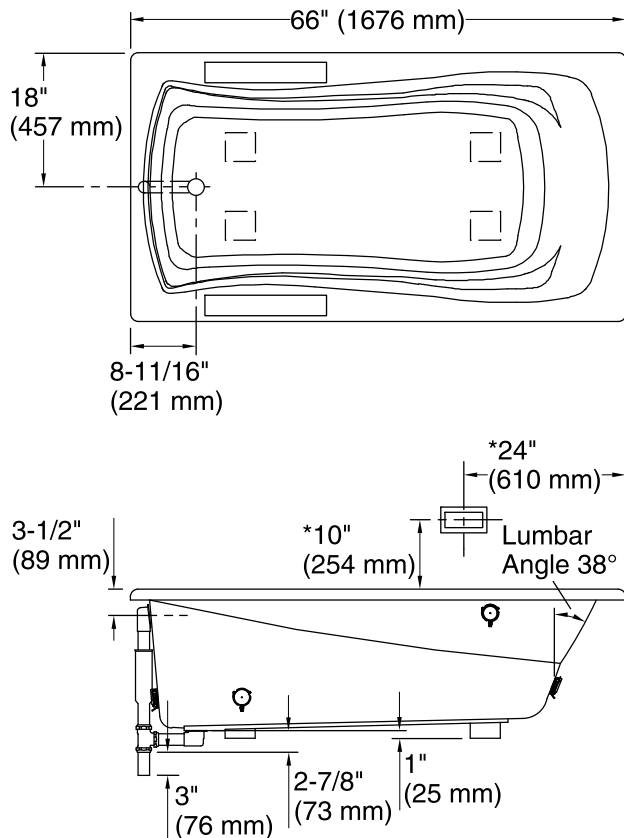

No change in measurements if connected with drain illustrated. (K-7161-AF)

☐ Recommended Faucet Location

Required Electrical Service

One circuit required, protected with Class A Ground-Fault Circuit-Interrupter (GFCI) or Residual Current Device (RCD).

Amplifier: 120 V, 15 A, 50/60 Hz

Technical Information

All product dimensions are nominal.

Installation:	Drop-in
Drain location:	End
Basin area, bottom:	48" x 24" (1219 mm x 610 mm)
Basin area, top:	59" x 30" (1499 mm x 762 mm)
Weight:	76 lbs (34.5 kg)
Minimum floor load:	41 lbs/ft² (200.2 kg/m²)
Water depth:	14" (356 mm)
Water capacity:	67 gal (253.6 L)
Electrical component rating:	Amplifier: 120 V, 1.1 A, 50/60 Hz
Amplifier channels:	2 at 15 W per channel 2 at 30 W per channel
Minimum flat for door:	1-15/16" (49 mm)
Bluetooth® range:	33 ft (0.8 m)
Bluetooth® version:	3.0

Notes

Measure your actual product for rough-in details. Install this product according to the installation instructions.

The hot water supply should be 70% of the capacity of the bath or greater. Installations will vary.

Control amplifier fits 16" (406 mm) center studs. 25' (7.6 m) cables are included.

If installing a rim-mount faucet, make sure there is no interference above or below the deck before drilling any holes.