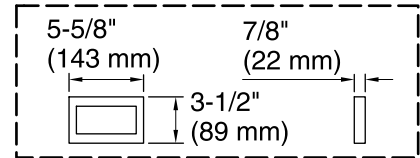

Required Electrical Service

One circuit required, protected with Class A Ground-Fault Circuit-Interrupter (GFCI) or Residual Current Device (RCD).

Amplifier: 120 V, 15 A, 50/60 Hz

Technical Information

All product dimensions are nominal.

Installation:	Drop-in
Drain location:	End
Basin area, bottom:	48" x 24" (1219 mm x 610 mm)
Basin area, top:	59" x 30" (1499 mm x 762 mm)
Weight:	76 lbs (34.5 kg)
Minimum floor load:	41 lbs/ft² (200.2 kg/m²)
Water depth:	14" (356 mm)
Water capacity:	67 gal (253.6 L)
Electrical component rating:	Amplifier: 120 V, 1.1 A, 50/60 Hz
Amplifier channels:	2 at 15 W per channel 2 at 30 W per channel
Minimum flat for door:	1-15/16" (49 mm)
Bluetooth® range:	33 ft (0.8 m)
Bluetooth® version:	3.0

Notes

Measure your actual product for rough-in details. Install this product according to the installation instructions.

The hot water supply should be 70% of the capacity of the bath or greater. Installations will vary.

Control amplifier fits 16" (406 mm) center studs. 25' (7.6 m) cables are included.

If installing a rim-mount faucet, make sure there is no interference above or below the deck before drilling any holes.