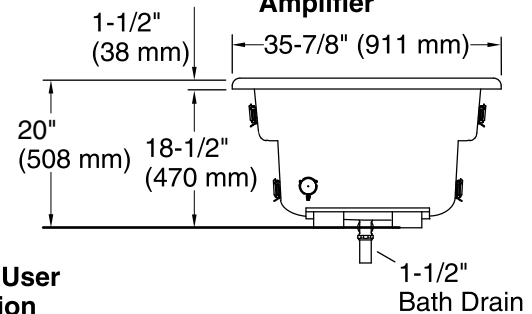

☐ Recommended Faucet Location

### Technical Information

All product dimensions are nominal.

Installation:	Drop-in
Drain location:	End
Basin area, bottom:	48" x 24" (1219 mm x 610 mm)
Basin area, top:	59" x 30" (1499 mm x 762 mm)
Weight:	76 lbs (34.5 kg)
Minimum floor load:	41 lbs/ft <sup>2</sup> (200.2 kg/m <sup>2</sup> )
Water depth:	14" (356 mm)
Water capacity:	67 gal (253.6 L)
Electrical component rating:	Amplifier: 120 V, 1.1 A, 50/60 Hz
Amplifier channels:	2 at 15 W per channel 2 at 30 W per channel
Minimum flat for door:	1-15/16" (49 mm)
Bluetooth® range:	33 ft (0.8 m)
Bluetooth® version:	3.0