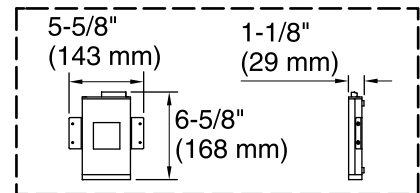

Required Electrical Service

One circuit required, protected with Class A Ground-Fault Circuit-Interrupter (GFCI) or Residual Current Device (RCD).

Amplifier: 120 V, 15 A, 50/60 Hz

Technical Information

All product dimensions are nominal.

Installation:	Drop-in
Drain location:	End
Basin area, bottom:	48" x 24" (1219 mm x 610 mm)
Basin area, top:	59" x 30" (1499 mm x 762 mm)
Weight:	76 lbs (34.5 kg)
Minimum floor load:	41 lbs/ft² (200.2 kg/m²)
Water depth:	14" (356 mm)
Water capacity:	67 gal (253.6 L)
Electrical component rating:	Amplifier: 120 V, 1.1 A, 50/60 Hz
Amplifier channels:	2 at 15 W per channel 2 at 30 W per channel
Minimum flat for door:	1-15/16" (49 mm)
Bluetooth® range:	33 ft (0.8 m)
Bluetooth® version:	3.0

Notes

Measure your actual product for rough-in details. Install this product according to the installation instructions.

The hot water supply should be 70% of the capacity of the bath or greater. Installations will vary.

Control amplifier fits 16" (406 mm) center studs. 25' (7.6 m) cables are included.

If installing a rim-mount faucet, make sure there is no interference above or below the deck before drilling any holes.