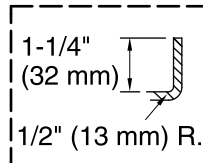

No change in measurements if connected with drain illustrated. (K-7272)

**User Interface**

**Integral Flange Detail**

**Amplifier**

Control Access  
30" (762 mm) W x  
15" (381 mm) H

**\*Recommended User Interface Location**

### Technical Information

All product dimensions are nominal.

Installation:	3-Wall Alcove
Drain location:	Right
Basin area, bottom:	45-1/8" x 19-11/16" (1146 mm x 500 mm)
Basin area, top:	52-1/8" x 22-1/16" (1324 mm x 560 mm)
Weight:	80 lbs (36.3 kg)
Minimum floor load:	47 lbs/ft <sup>2</sup> (229.5 kg/m <sup>2</sup> )
Water depth:	15-1/8" (384 mm)
Water capacity:	57 gal (215.8 L)
Electrical component rating:	Amplifier: 120 V, 50/60 Hz Heated Surface: 120 V, 0.5 A, 50/60 Hz, 65 W
Minimum flat for door:	2" (51 mm)