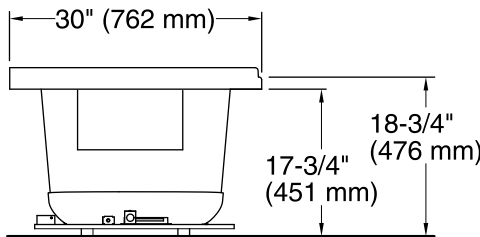

No change in measurements if connected with drain illustrated. (K-7272)

**User Interface**

**Integral Flange Detail**

**Amplifier**

Control Access  
30" (762 mm) W x  
15" (381 mm) H

**\*Recommended User Interface Location**

### Technical Information

All product dimensions are nominal.

Installation:	3-Wall Alcove
Drain location:	Right
Basin area, bottom:	45-1/8" x 19-11/16" (1146 mm x 500 mm)
Basin area, top:	52-1/8" x 22-1/16" (1324 mm x 560 mm)
Weight:	80 lbs (36.3 kg)
Minimum floor load:	47 lbs/ft <sup>2</sup> (229.5 kg/m <sup>2</sup> )
Water depth:	15-1/8" (384 mm)
Water capacity:	57 gal (215.8 L)
Electrical component rating:	Amplifier: 120 V, 50/60 Hz Heated Surface: 120 V, 0.5 A, 50/60 Hz, 65 W
Minimum flat for door:	2" (51 mm)