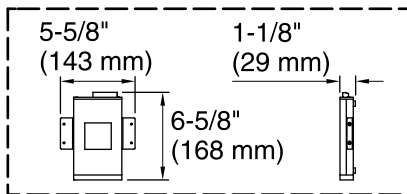

No change in measurements if connected with drain illustrated. (K-7272)

**User Interface**

**Integral Flange Detail**

**Amplifier**

Control Access  
30" (762 mm) W x  
15" (381 mm) H

**\*Recommended User Interface Location**

### Technical Information

All product dimensions are nominal.

Installation:	3-Wall Alcove
Drain location:	Right
Basin area, bottom:	45-1/8" x 19-11/16" (1146 mm x 500 mm)
Basin area, top:	52-1/8" x 22-1/16" (1324 mm x 560 mm)
Weight:	80 lbs (36.3 kg)
Minimum floor load:	47 lbs/ft <sup>2</sup> (229.5 kg/m <sup>2</sup> )
Water depth:	15-1/8" (384 mm)
Water capacity:	57 gal (215.8 L)
Electrical component rating:	Amplifier: 120 V, 50/60 Hz Heated Surface: 120 V, 0.5 A, 50/60 Hz, 65 W
Minimum flat for door:	2" (51 mm)