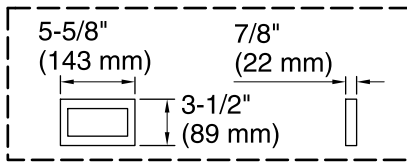

No change in measurements if connected with drain illustrated. (K-7272)

**User Interface**

**Integral Flange Detail**

**Amplifier**

Control Access  
30" (762 mm) W x  
15" (381 mm) H

**\*Recommended User Interface Location**