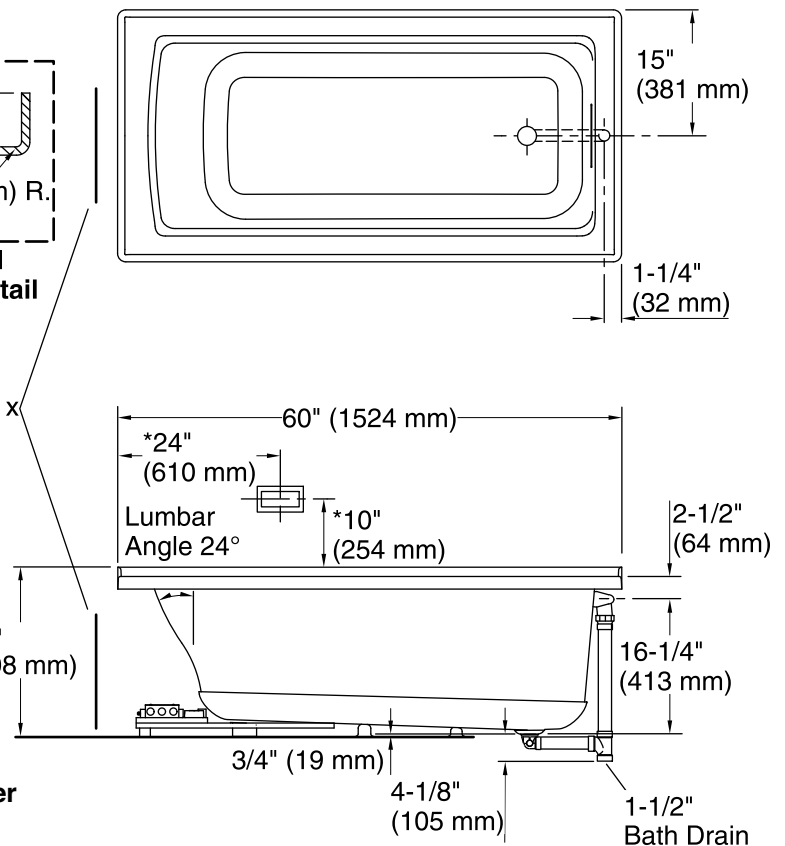

No change in measurements if connected with drain illustrated. (K-7272)

**User Interface**

**Integral Flange Detail**

**Amplifier**

Control Access  
30" (762 mm) W x  
15" (381 mm) H

**\*Recommended User Interface Location**

### Technical Information

All product dimensions are nominal.

Installation:	3-Wall Alcove
Drain location:	Right
Basin area, bottom:	45-1/8" x 19-11/16" (1146 mm x 500 mm)
Basin area, top:	52-1/8" x 22-1/16" (1324 mm x 560 mm)
Weight:	80 lbs (36.3 kg)
Minimum floor load:	47 lbs/ft <sup>2</sup> (229.5 kg/m <sup>2</sup> )
Water depth:	15-1/8" (384 mm)
Water capacity:	57 gal (215.8 L)
Electrical component rating:	Amplifier: 120 V, 50/60 Hz Heated Surface: 120 V, 0.5 A, 50/60 Hz, 65 W
Minimum flat for door:	2" (51 mm)