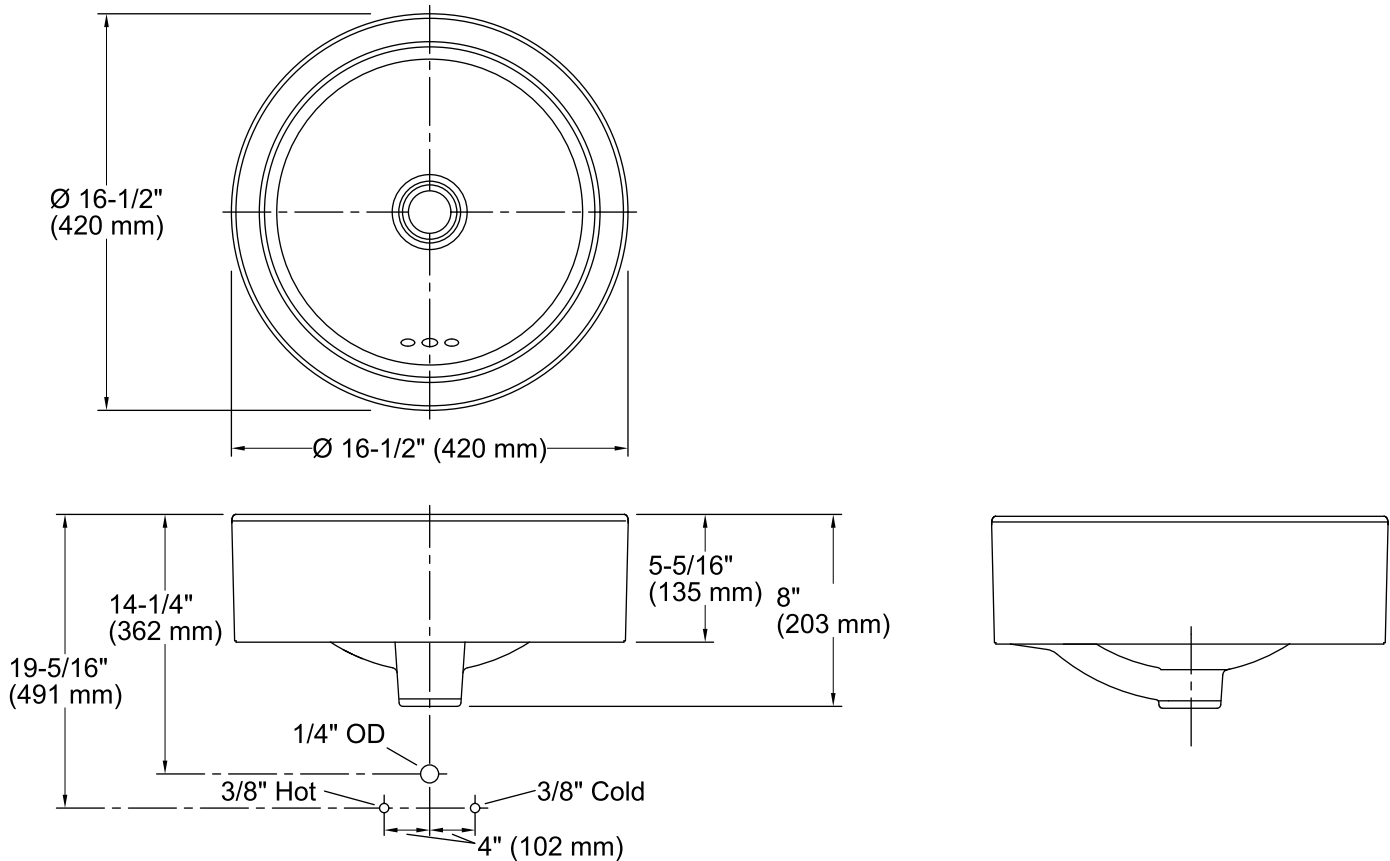

Vox® Round

Above-counter Bathroom Sink
K-14800

Features

- No faucet holes; requires wall- or counter-mount faucet.
- Overflow drain.

Material

- Vitreous china.

Installation

- Drop-in or vessel.

Technical Information

All product dimensions are nominal.

Bowl configuration:	Single
Installation:	Vessel
Bowl area:	Diameter: 15-1/2" (394 mm) Water depth: 5-3/4" (146 mm)
Drain hole:	1-3/4" (44 mm)
Template:	1144643-7, required, included

Notes

Install this product according to the installation instructions.

Choose a faucet that will provide adequate clearance and will direct the water stream to the center of the bathroom sink.

Spout must be mounted high enough to clear 5-5/16" (135 mm) rim height and provide a 1" (25 mm) min air gap per ASME A112.1.2.