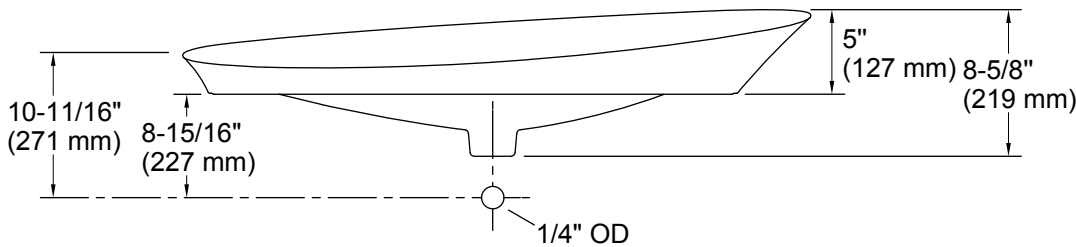

### Technical Information

All product dimensions are nominal.

Installation:	Vessel
Bowl area:	Bowl depth: 3-1/2" (89 mm) Water depth: 2-13/16" (71 mm)
Drain hole:	1-3/4" (44 mm)
Template:	1317552-7, not required, included