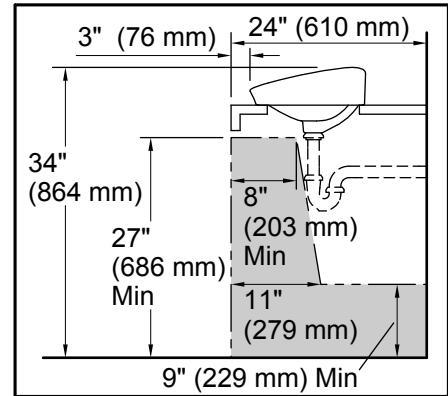

Recommended ADA Installation