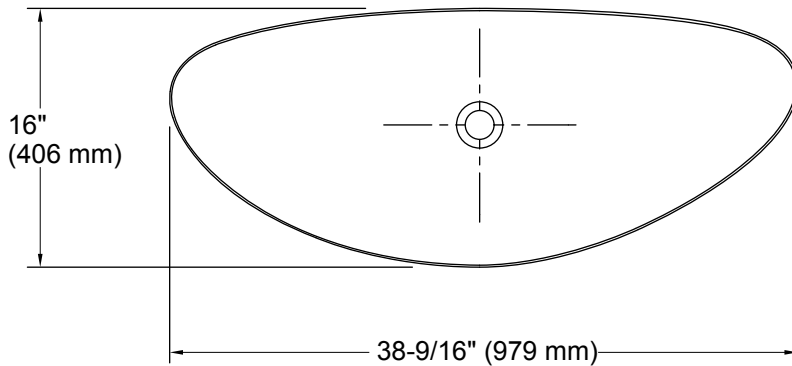

Recommended ADA Installation