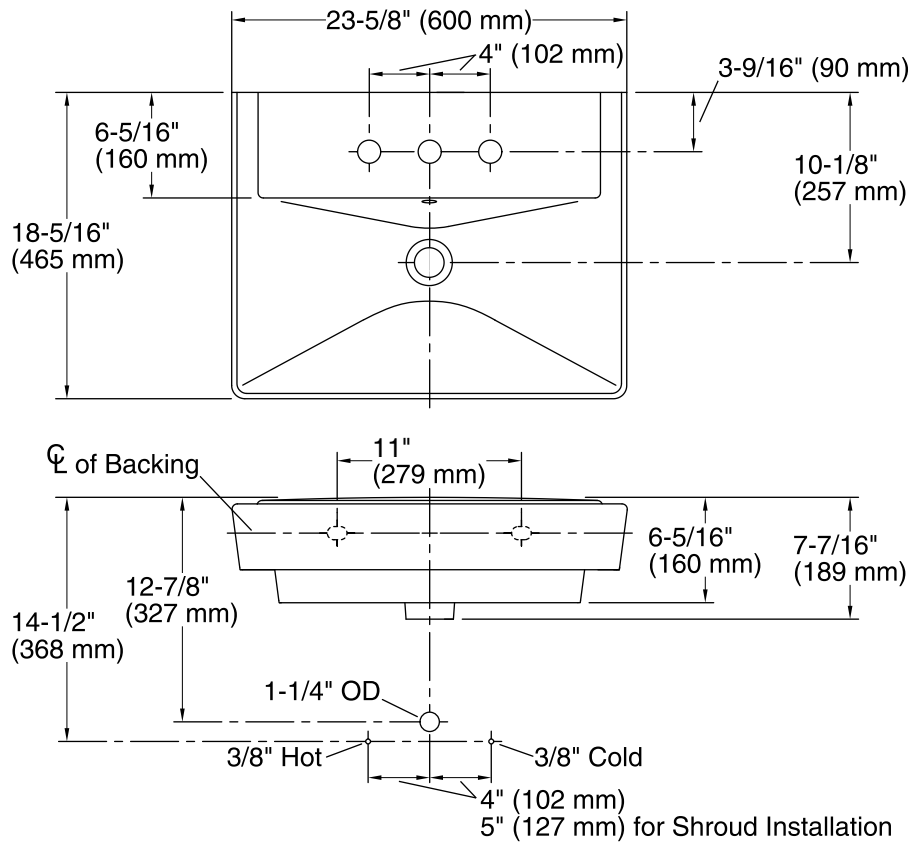

## Features

- 8-inch center faucet holes.
- Deep, V-shaped basin.
- Overflow drain with included K-4061 Polished Chrome cap.
- Combines with the K-5031 shroud or K-5032 pedestal to create a pedestal or wall-mount sink.
- Coordinates with other products in the Rêve collection.

## Technical Information

All product dimensions are nominal.

Bowl configuration:	Single
Installation:	Pedestal, Wall-mount
Bowl area (Only):	Length: 23-5/8" (600 mm) Width: 12" (305 mm) Water depth: 3" (76 mm)
Number of deck holes:	3
Faucet hole(s):	1-3/8" (35 mm)
Drain hole:	1-3/4" (44 mm)