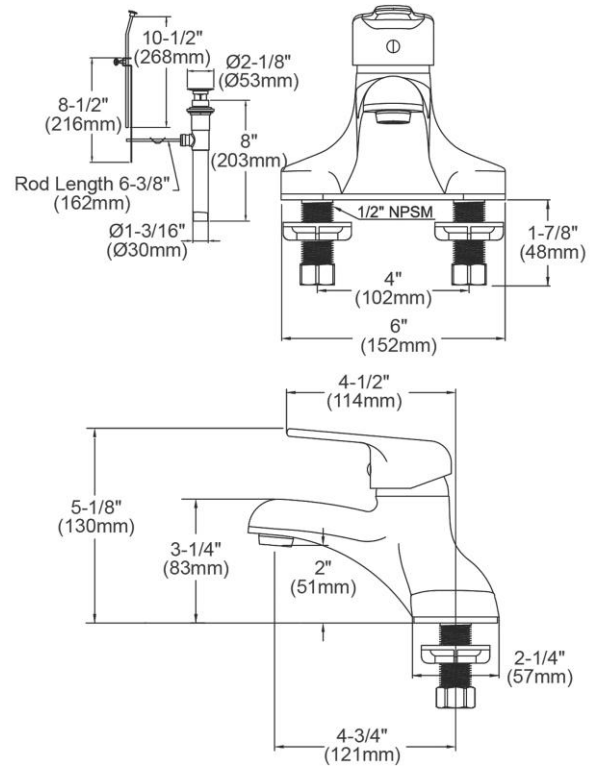

In keeping with our policy of continuing product improvement, Elkay reserves the right to change product specifications without notice. Please visit elkay.com for the most current version of Elkay product specification sheets. This specification describes an Elkay product with design, quality, and functional benefits to the user. When making a comparison of other producers' offerings, be certain these features are not overlooked.