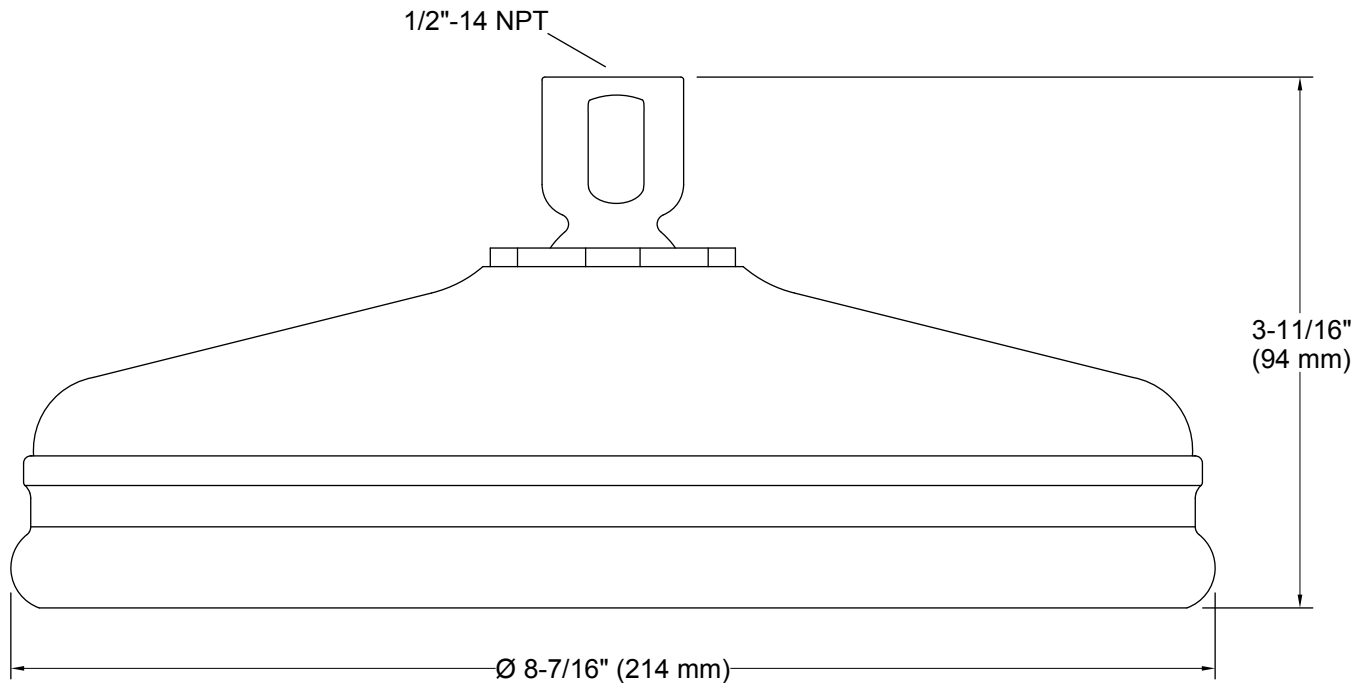

Technical Information

All product dimensions are nominal.

Showerhead/Body Spray:

Rated maximum flow: 1.75 gal/min (6.6 l/min)

Pressure: 80 psi (5.5 bar)

Notes

For use with automatic compensating valves rated at 1.5 gal/min (5.7 l/min) or less.

Install this product according to the installation instructions.