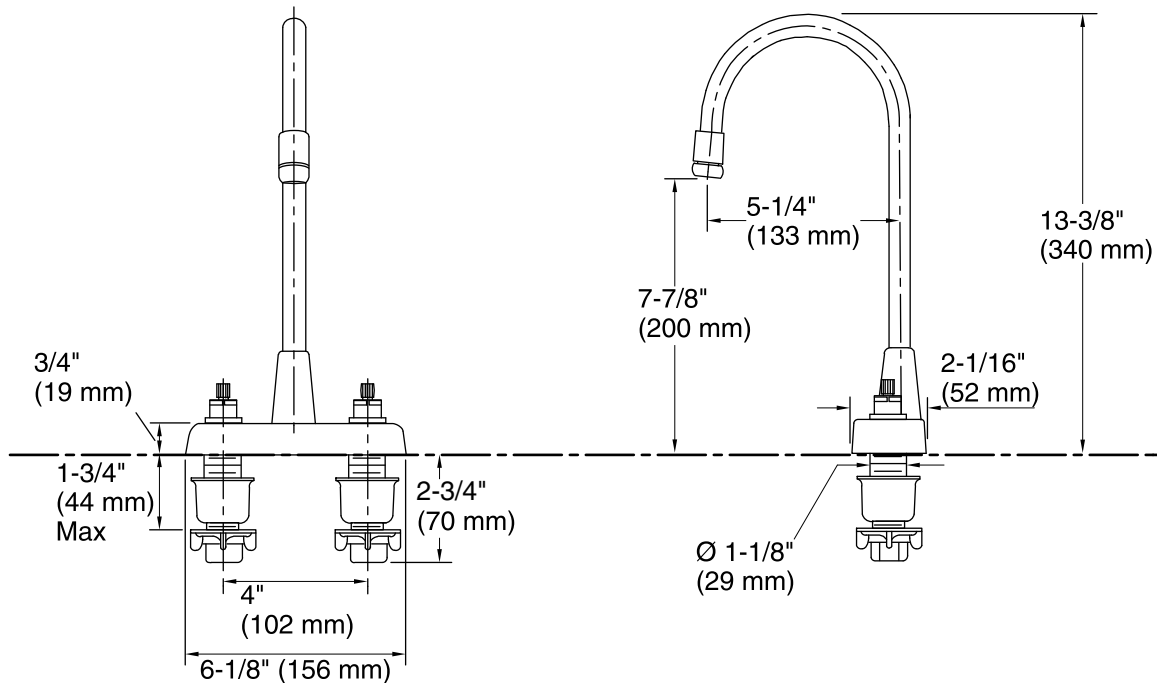

Features

- Brass construction.
- Brass valve bodies.
- Quarter-turn washerless ceramic disc valves.
- 5-1/4" (133 mm) spout reach.
- Standard aerator.
- Variety of handle style options.
- Less drain.
- 1.5 gal/min (5.7 l/min) maximum flow rate [max at 60 psi (4.14 bar)].

	CP	Polished Chrome
--	----	-----------------

Technical Information

All product dimensions are nominal.

Faucet:

Flow rate: 1.5 gal/min (5.7 l/min)

Pressure: 60 psi (4.1 bar)

Spout:

Spout reach: 5-1/4" (133 mm)