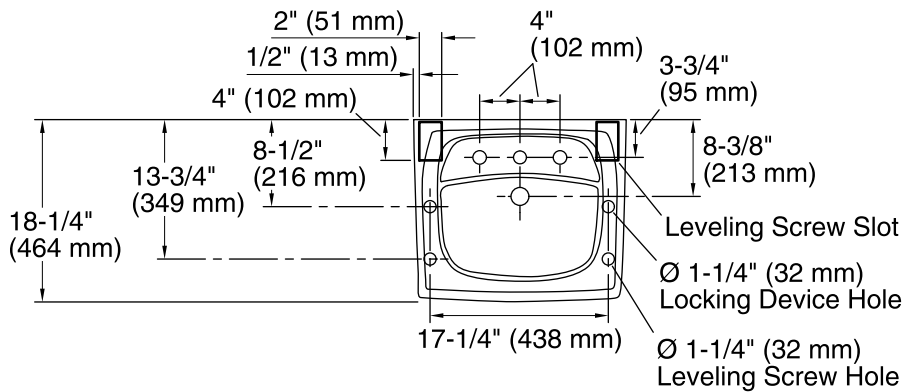

Features

- Made from premium materials that withstand high-volume usage
- Constructed of vitreous china
- 21-1/4"L x 18-1/8"W
- Wall-mount installation
- Faucet not included
- Includes wall hanger
- Drilled for concealed arm carrier

Color tiles intended for reference only.

Color	Code	Description
	0	White
	96	Biscuit
	47	Almond
	7	Black Black™

Technical Information

All product dimensions are nominal.

Bowl configuration: Single
 Installation: Wall-mount
 Bowl area (Center): Length: 16" (406 mm)
 Width: 10" (254 mm)
 With overflow: Yes
 Water depth: 3-1/8" (79 mm)

Number of deck holes: 3
 Faucet hole(s): 1-3/8" (35 mm)
 Soap/Lotion hole: 1-1/4" (32 mm)
 Drain hole: 1-3/4" (44 mm)

Notes

Install this product according to the installation instructions.

ADA, OBC, CSA B651 compliant when installed to the specific requirements of these regulations.