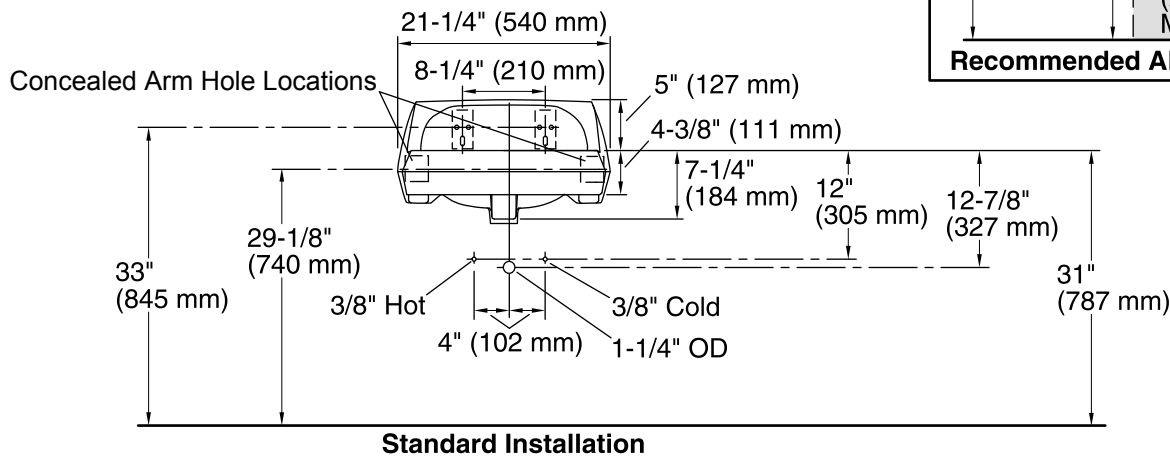

Features

- Made from premium materials that withstand high-volume usage
- Constructed of vitreous china
- 21-1/4"L x 18-1/8"W
- Wall-mount installation
- Faucet not included
- Includes wall hanger
- Drilled for concealed arm carrier

Color tiles intended for reference only.

Color	Code	Description
	0	White
	96	Biscuit
	47	Almond
	7	Black Black™

Technical Information

All product dimensions are nominal.

Bowl configuration: Single
 Installation: Wall-mount
 Bowl area (Center): Length: 16" (406 mm)
 Width: 10" (254 mm)
 With overflow: Yes
 Water depth: 3-1/8" (79 mm)

Number of deck holes: 3
 Faucet hole(s): 1-3/8" (35 mm)
 Soap/Lotion hole: 1-1/4" (32 mm)
 Drain hole: 1-3/4" (44 mm)

Notes

Install this product according to the installation instructions.

ADA, OBC, CSA B651 compliant when installed to the specific requirements of these regulations.