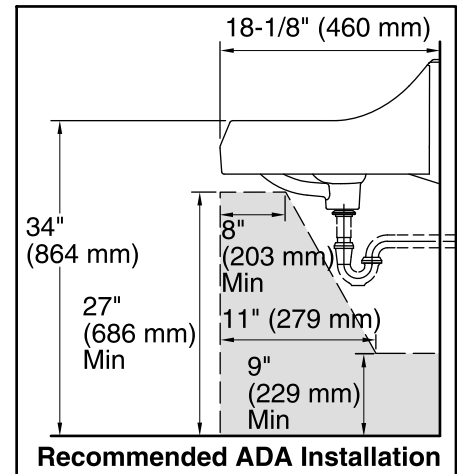

Features

- Made from premium materials that withstand high-volume usage
- Constructed of vitreous china
- 21-1/4"L x 18-1/8"W
- Wall-mount installation
- Faucet not included
- Includes wall hanger
- Drilled for concealed arm carrier

Color tiles intended for reference only.

Color	Code	Description
	0	White
	96	Biscuit
	47	Almond
	7	Black Black™

Technical Information

All product dimensions are nominal.

Bowl configuration: Single
 Installation: Wall-mount
 Bowl area (Center): Length: 16" (406 mm)
 Width: 10" (254 mm)
 With overflow: Yes
 Water depth: 3-1/8" (79 mm)

Number of deck holes: 3
 Faucet hole(s): 1-3/8" (35 mm)
 Soap/Lotion hole: 1-1/4" (32 mm)
 Drain hole: 1-3/4" (44 mm)

Notes

Install this product according to the installation instructions.

ADA, OBC, CSA B651 compliant when installed to the specific requirements of these regulations.