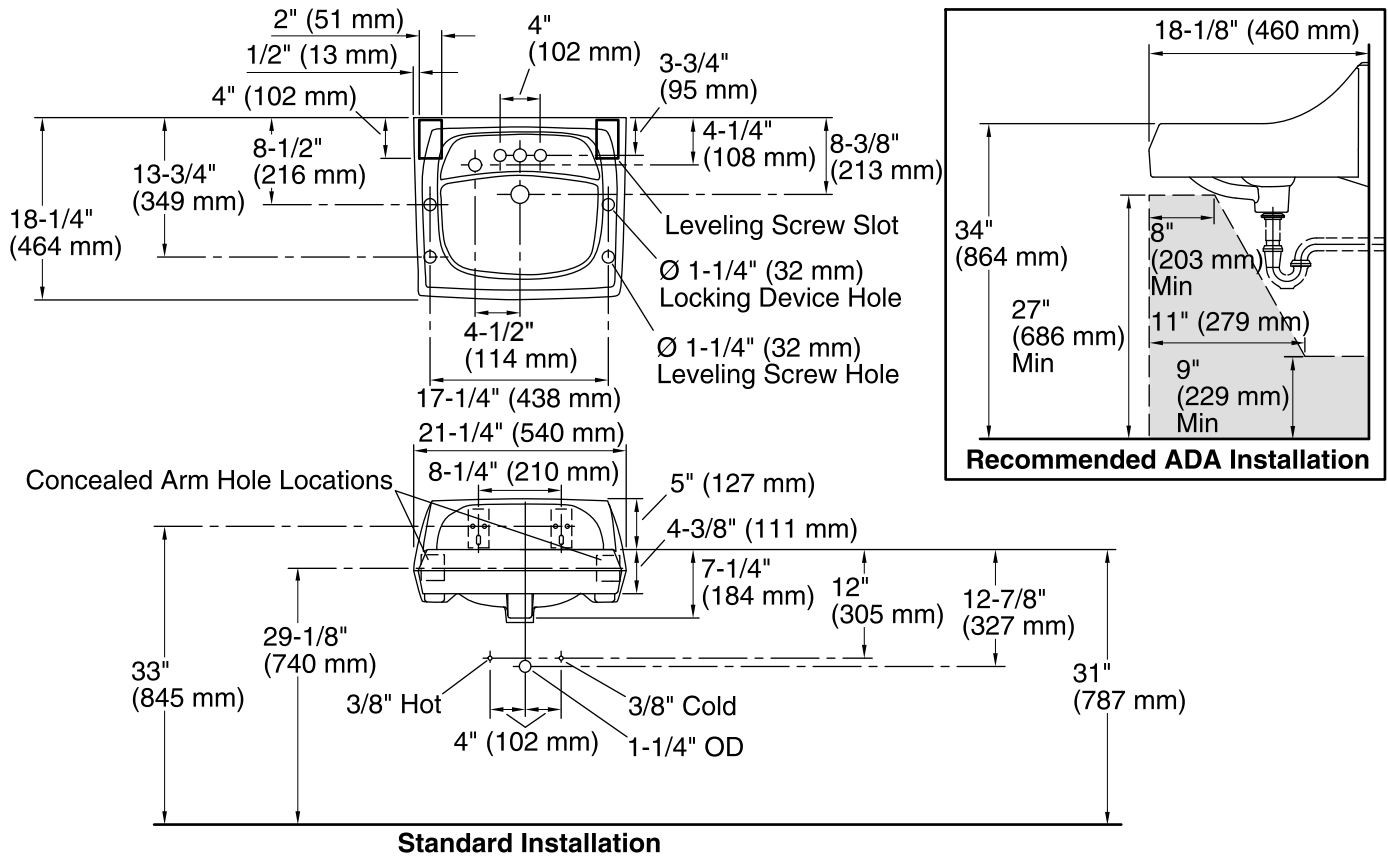

Features

- Made from premium materials that withstand high-volume usage
- Constructed of vitreous china
- 21-1/4" x 18-1/8"
- Wall-mount installation
- Faucet not included
- Includes wall hanger
- Includes soap dispenser drilling on left
- ADA-compliant when installed with K-13885 offset drain

Color	Code	Description
	0	White
	96	Biscuit
	47	Almond
	7	Black Black™

Technical Information

All product dimensions are nominal.

- Installation: Wall-mount
- Bowl area (Only): Length: 16" (406 mm)
Width: 10" (254 mm)
Water depth: 3-1/8" (79 mm)
- Number of deck holes: 4
- Faucet hole spacing: 4" (102 mm)
- Faucet hole(s): 1-1/4" (32 mm)
- Soap/Lotion hole: 1-1/4" (32 mm)
- Drain hole: 1-3/4" (44 mm)