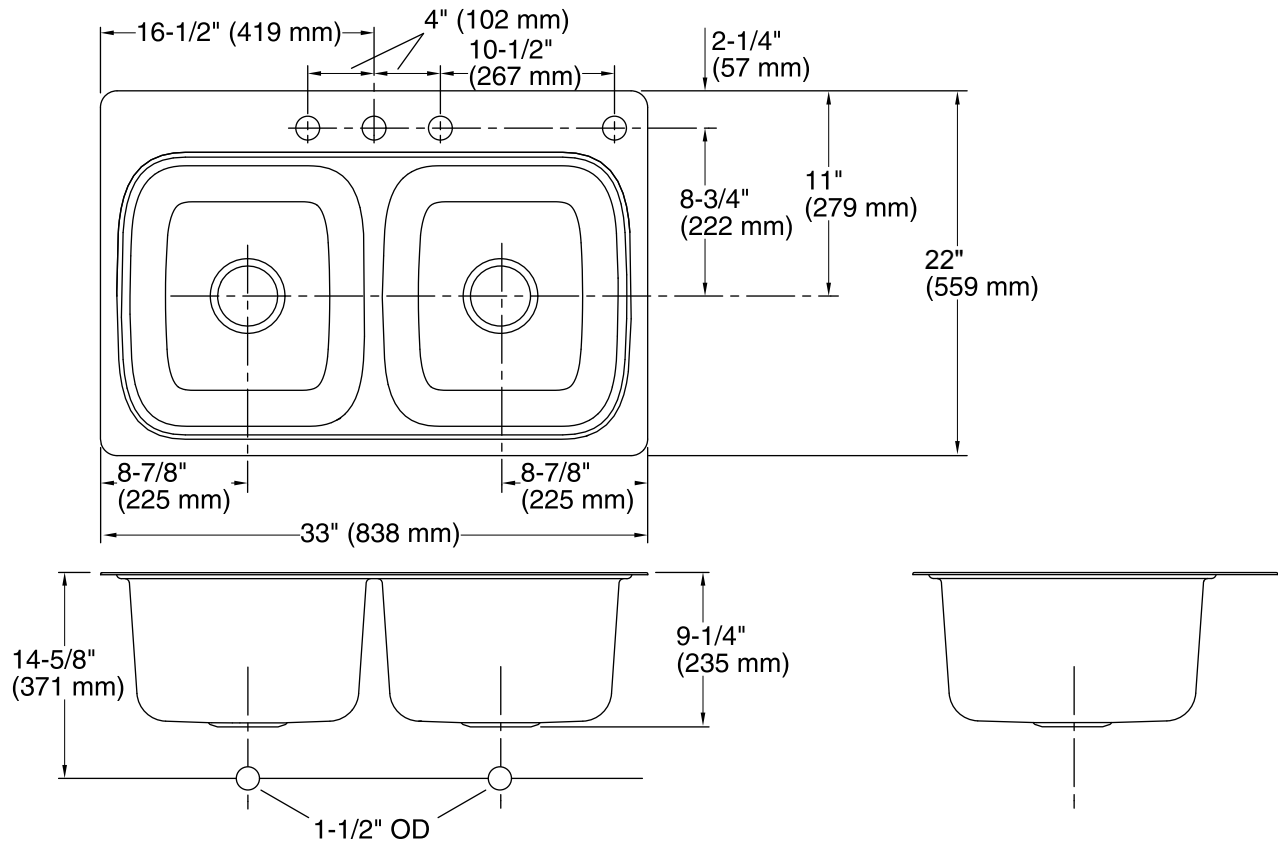

### Features

- 36-inch minimum base cabinet width.
- Double equal bowls.
- 9-inch depth.
- Three faucet holes with one accessory hole to the right.
- SilentShield® sound-absorption technology offers quieter performance.
- Includes installation hardware.

## Technical Information

All product dimensions are nominal.

Bowl configuration: Double equal

Installation: Top-mount

Min. base cabinet width: 36" (914 mm)

Bowl area (Left): Length: 14-3/16" (360 mm)  
Width: 15-11/16" (398 mm)  
Bowl depth: 9" (229 mm)

Bowl area (Right): Length: 14-3/16" (360 mm)  
Width: 15-11/16" (398 mm)  
Bowl depth: 9" (229 mm)

Number of deck holes: 4

Faucet hole spacing: 4" (102 mm)

Faucet hole(s): 1-7/16" (37 mm)

Drain hole: 3-5/8" (92 mm)